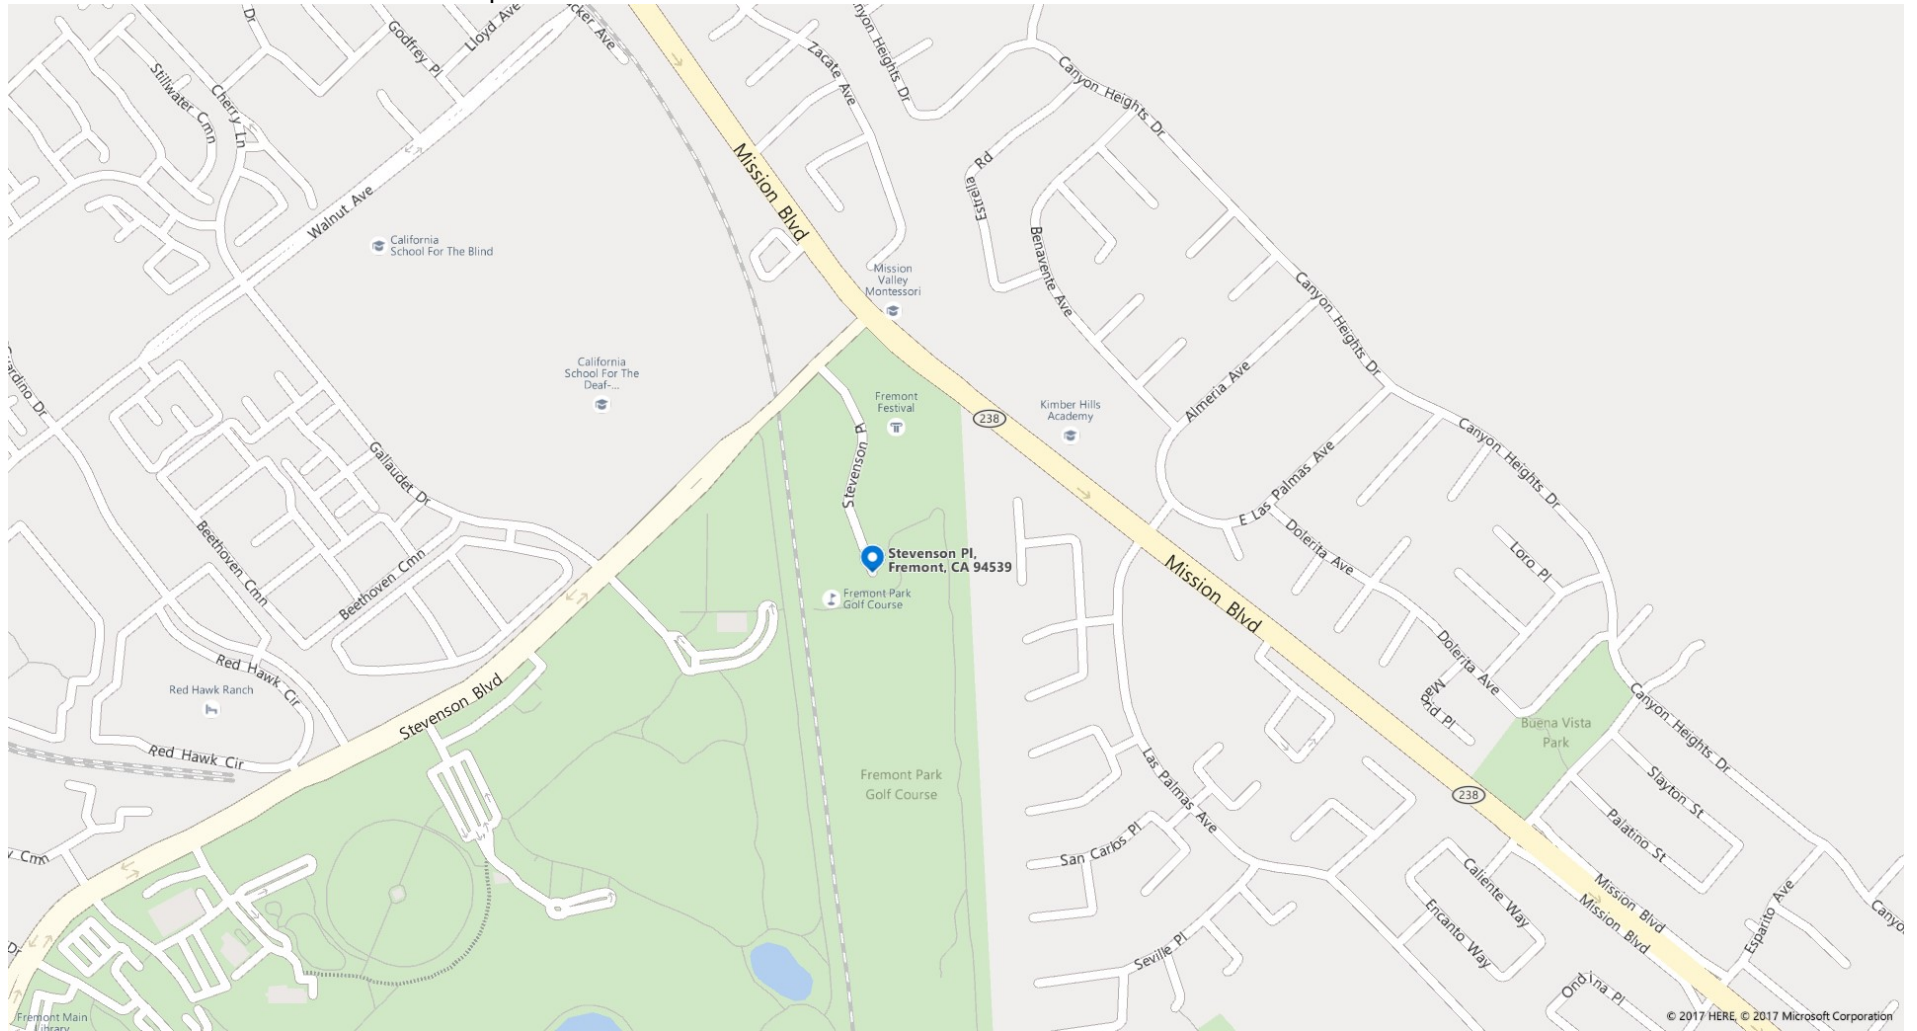

© 2017 HERE, © 2017 Microsoft Corporation

7632 - STEVENSON PLACE - FREMONT

TAKE 680 SOUTH , EXIT MISSION BLVD/CA-238N, MERGE ONTO MISSION BLVD, TURN LEFT ONTO STEVENSON BLVD, TURN LEFT ONTO STEVENSON PL.