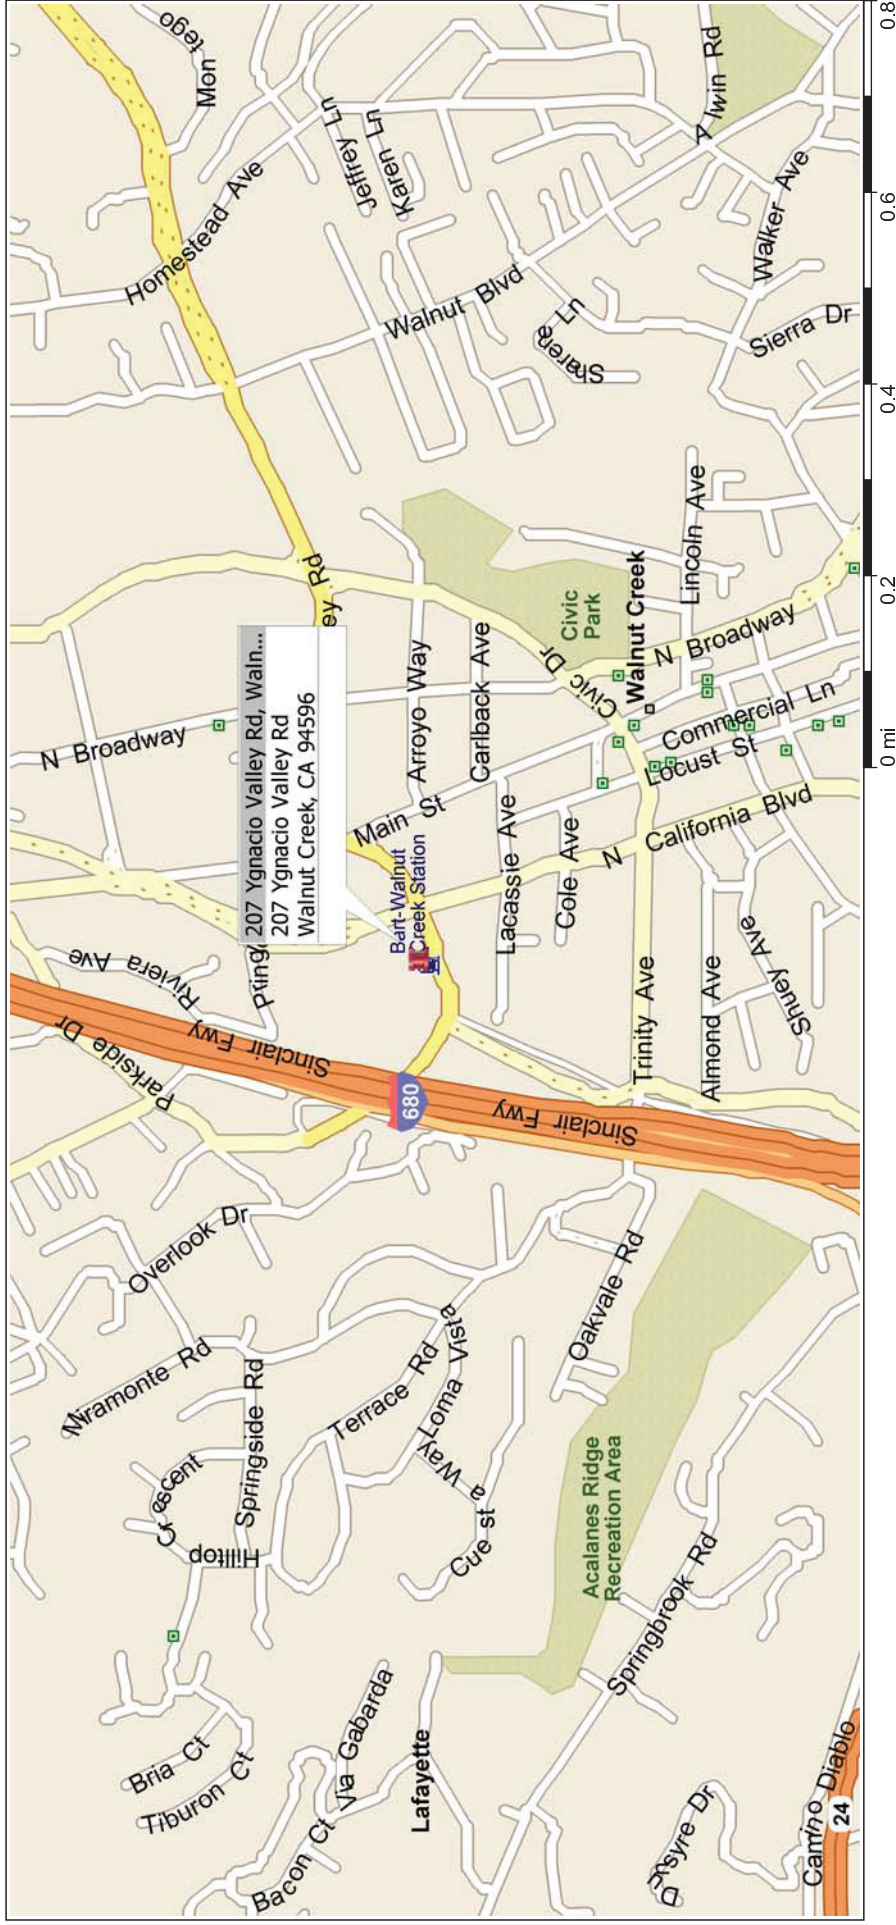

# Walnut Creek, California, United States

## 763 - THE LANDING - WALNUT CREEK

FROM 680 SOUTH, EXIT N MAIN ST, TAKE THE SOUTH RAMP, MERGE ONTO N MAIN ST, TURN SLIGHT RIGHT ONTO N CALIFORNIA BLVD, TURN RIGHT ONTO LACASSIE AVE, JOB SITE ON THE RIGHT BETWEEN LACASSIE AVE & YGNACIO VALLEY RD.

FROM 680 NORTH, EXIT YGNACIO VALLEY RD, TURN RIGHT, TURN RIGHT ONTO N CALIFORNIA BLVD, TURN RIGHT ONTO LACASSIE BLVD, JOB SITE ON THE RIGHT BETWEEN LACASSIE AVE & YGNACIO VALLEY RD.