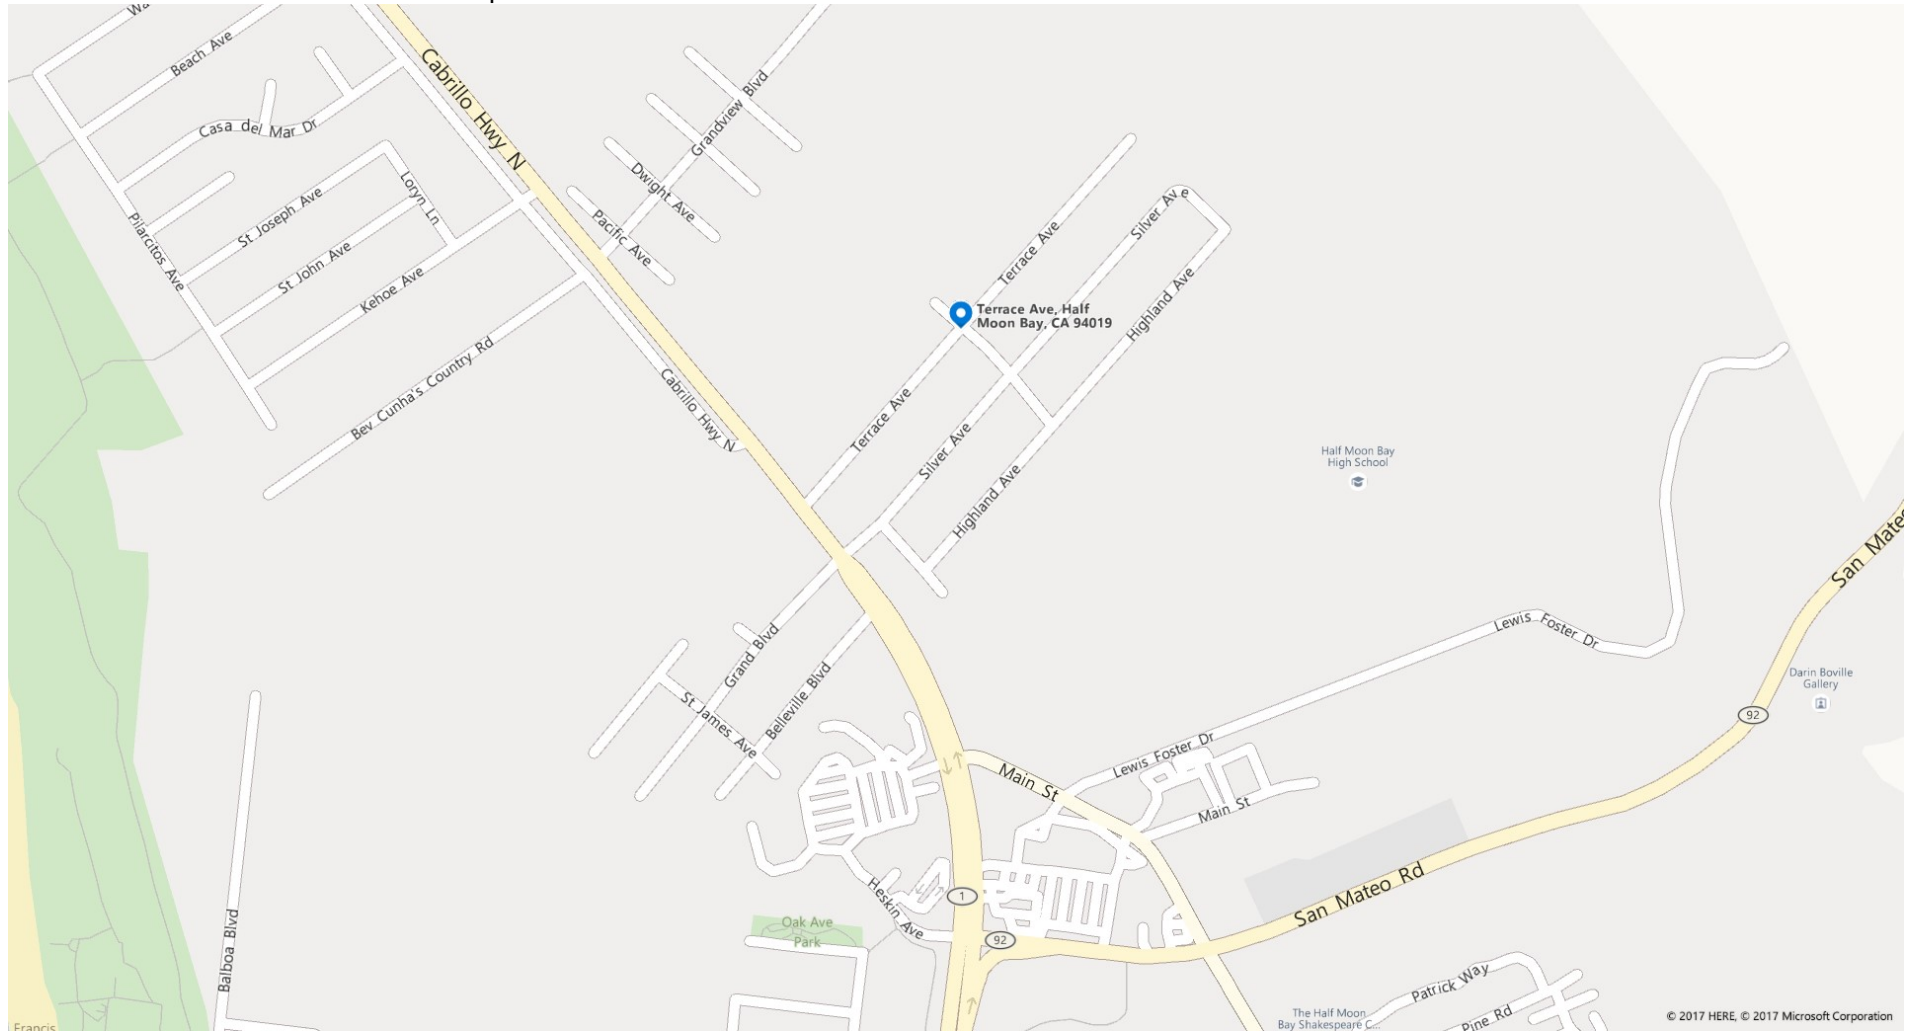

© 2017 HERE, © 2017 Microsoft Corporation

7616 - PACIFIC RIDGE - HALF MOON BAY

TAKE THE SAN MATEO BRIDGE/92 WEST, STAY ON 92 WEST, TURN RIGHT ONTO HWY 1 NORTH, TURN RIGHT ONTO TERRACE AVE, JOB SITE AT THE TOP OF THE HILL ON TERRACE AVE. **"15 MPH ON TERRACE AVE"**