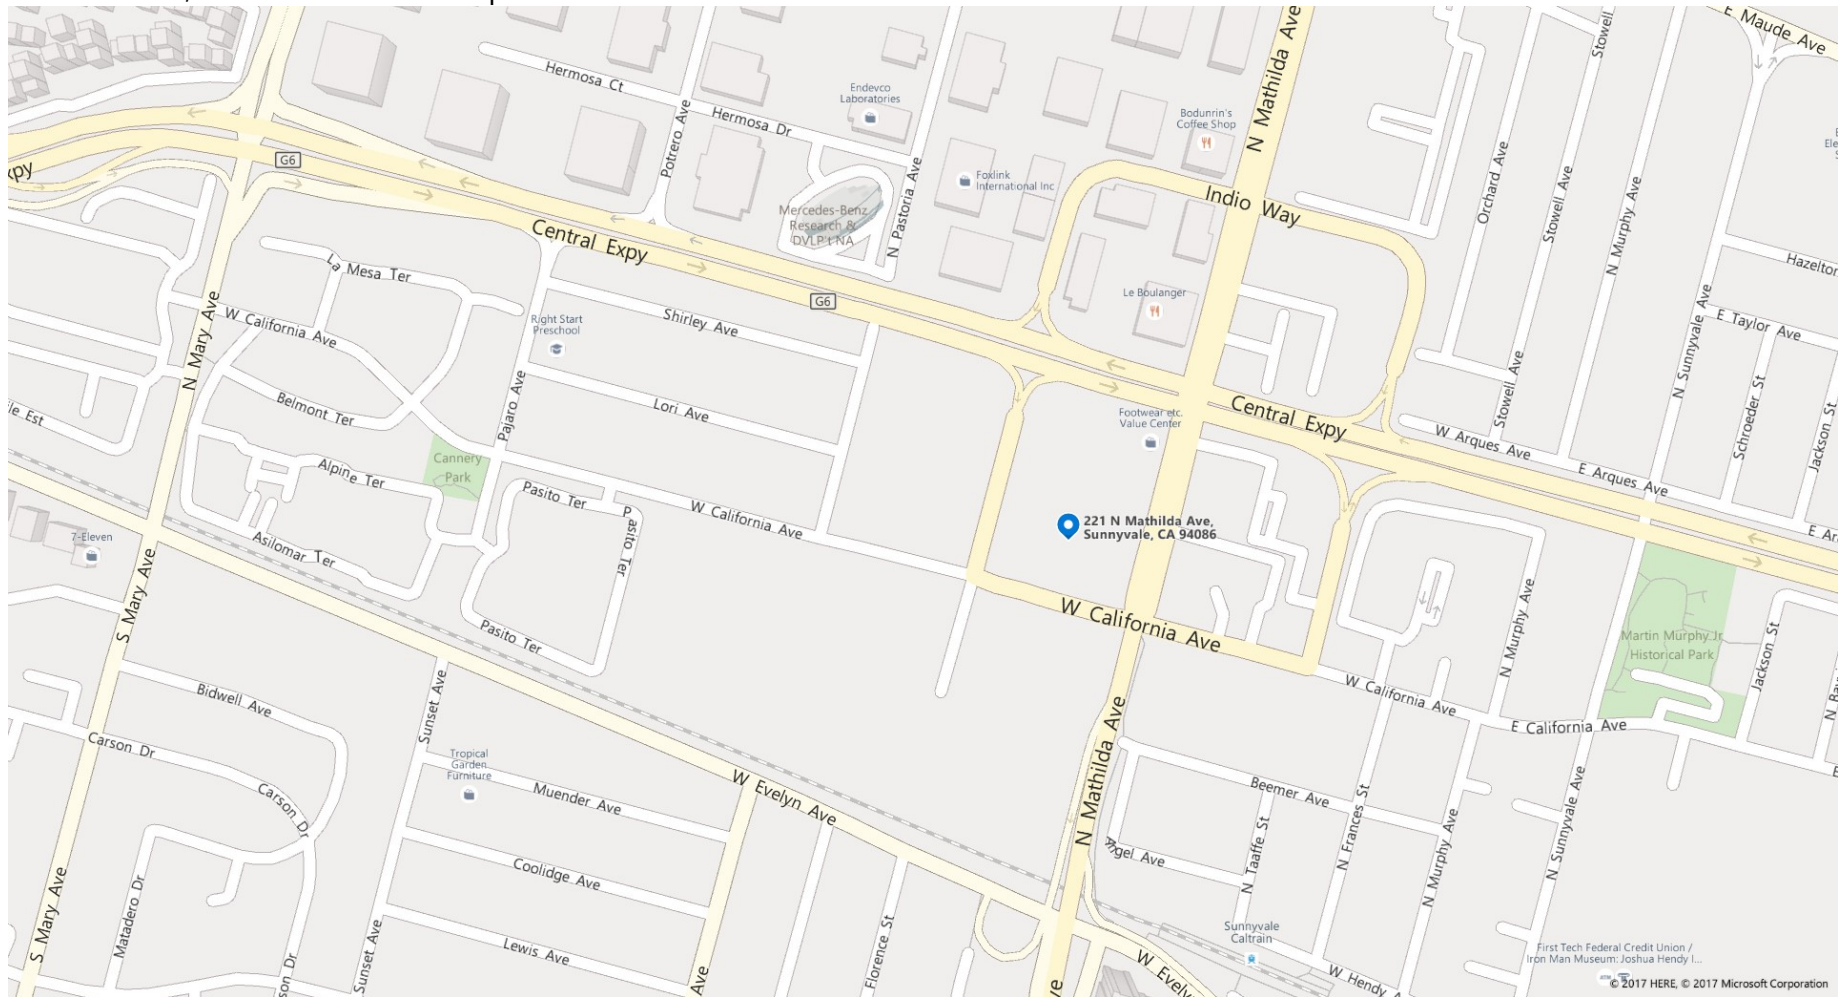

### 7613 - 221 N MATHILDA GARAGE - SUNNYVALE

TAKE 680 SOUTH TO 880 SOUTH TO 237 WEST, EXIT AT MATHILDA AVE/101 SOUTH, KEEP LEFT AT THE RAMP TOWARDS DOWNTOWN, TURN LEFT ONTO N MATHILDA AVE, TURN RIGHT ONTO W CALIFORNIA AVE, TURN RIGHT ONTO SOBRANTE WAY. JOB SITE ADDRESS IS 221 N MATHILDA AVE.