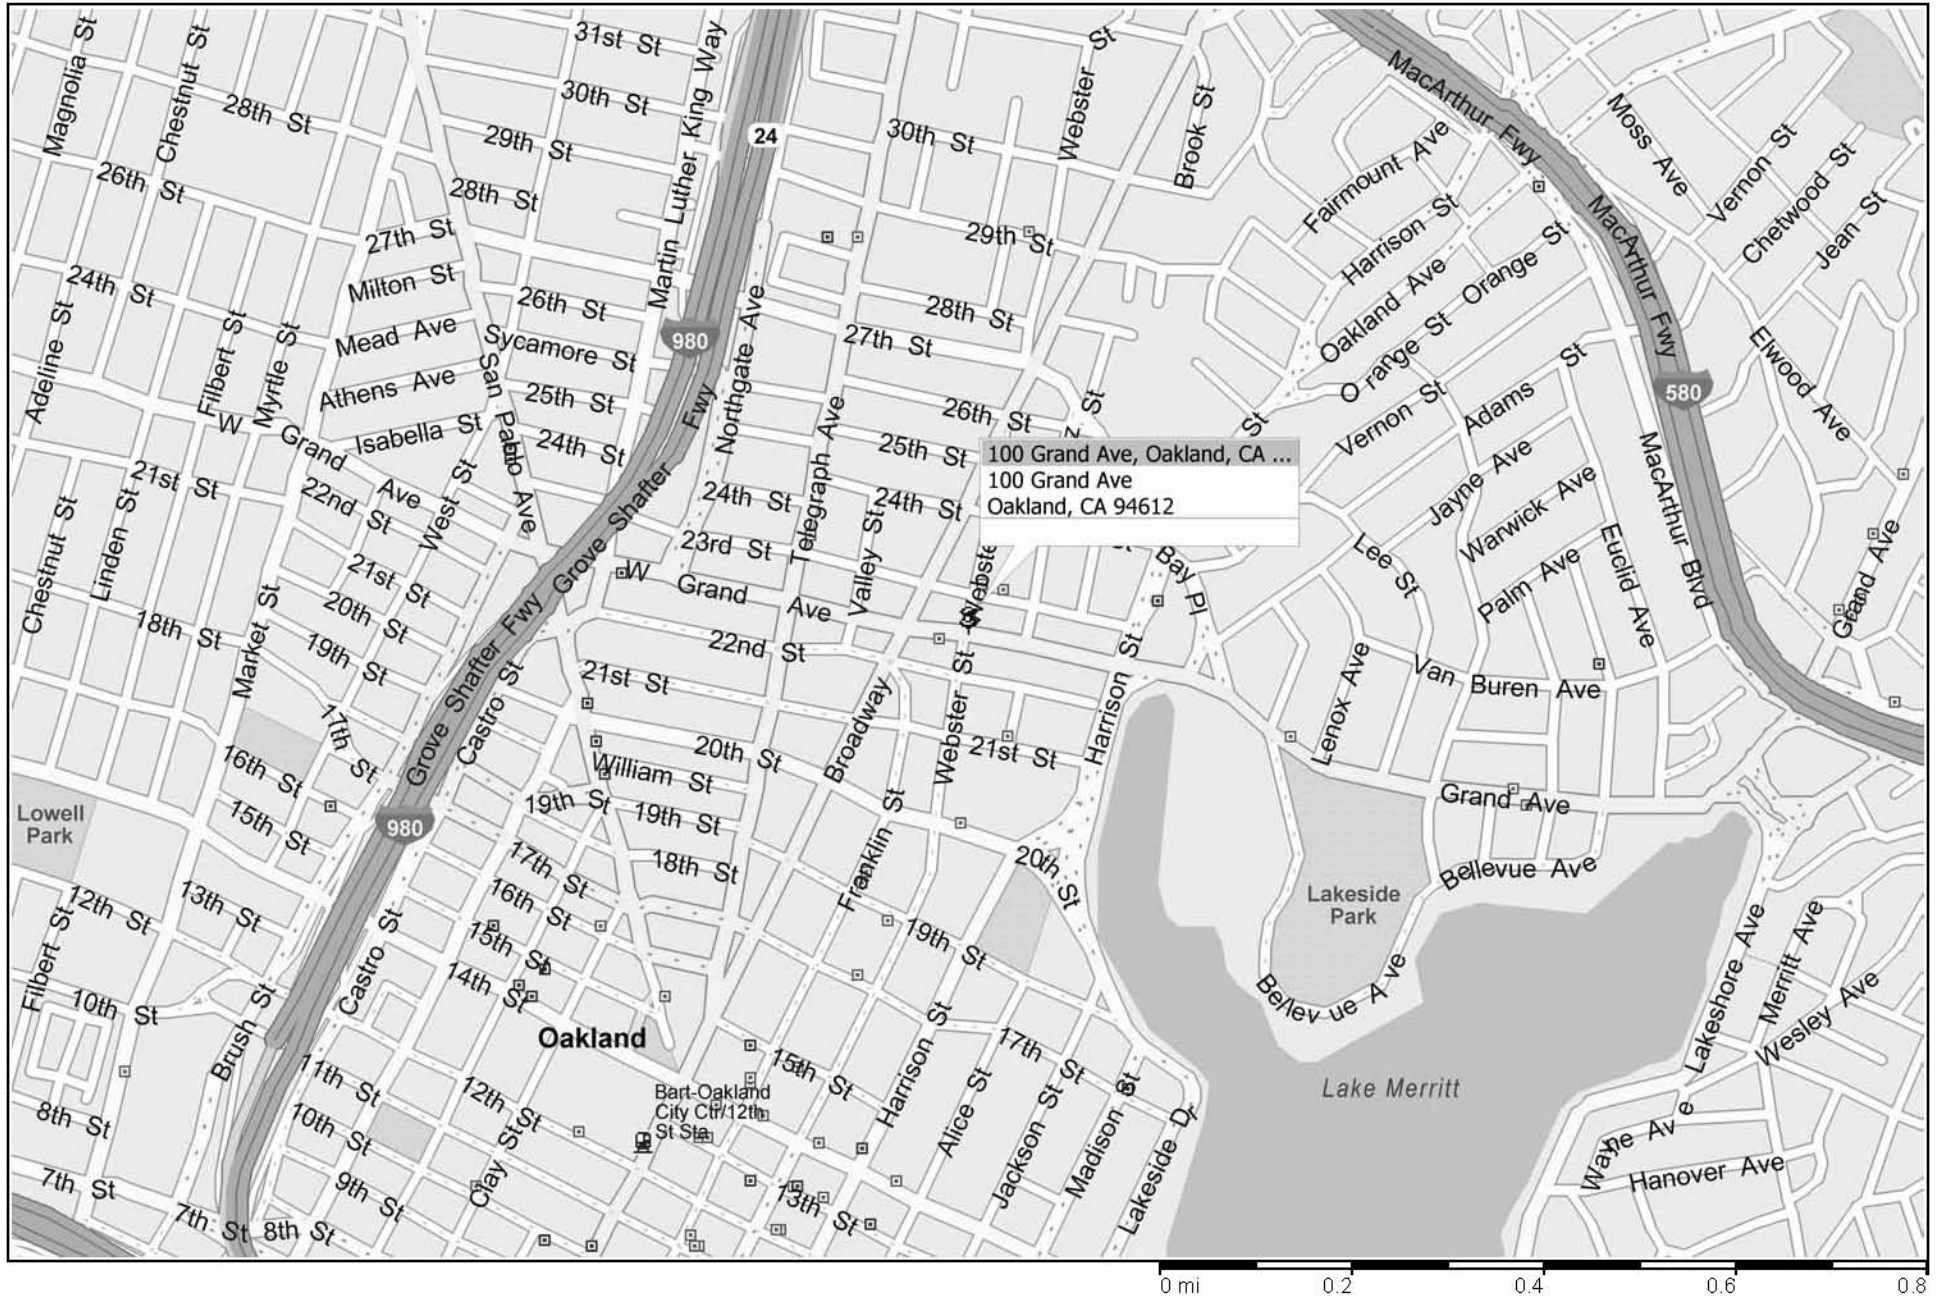

# New Microsoft Streets and Trips Map

#761 100 GRAND AVENUE- OAKLAND

TAKE 680 SOUTH TO 24 WEST TO 980 WEST, TAKE THE 27th ST EXIT TOWARDS W GRAND AVE, TURN RIGHT ONTO NORTHGATE-AVE, TURN LEFT ON W GRAND AVE, JOBSITE IS @ 100 GRAND AVE.