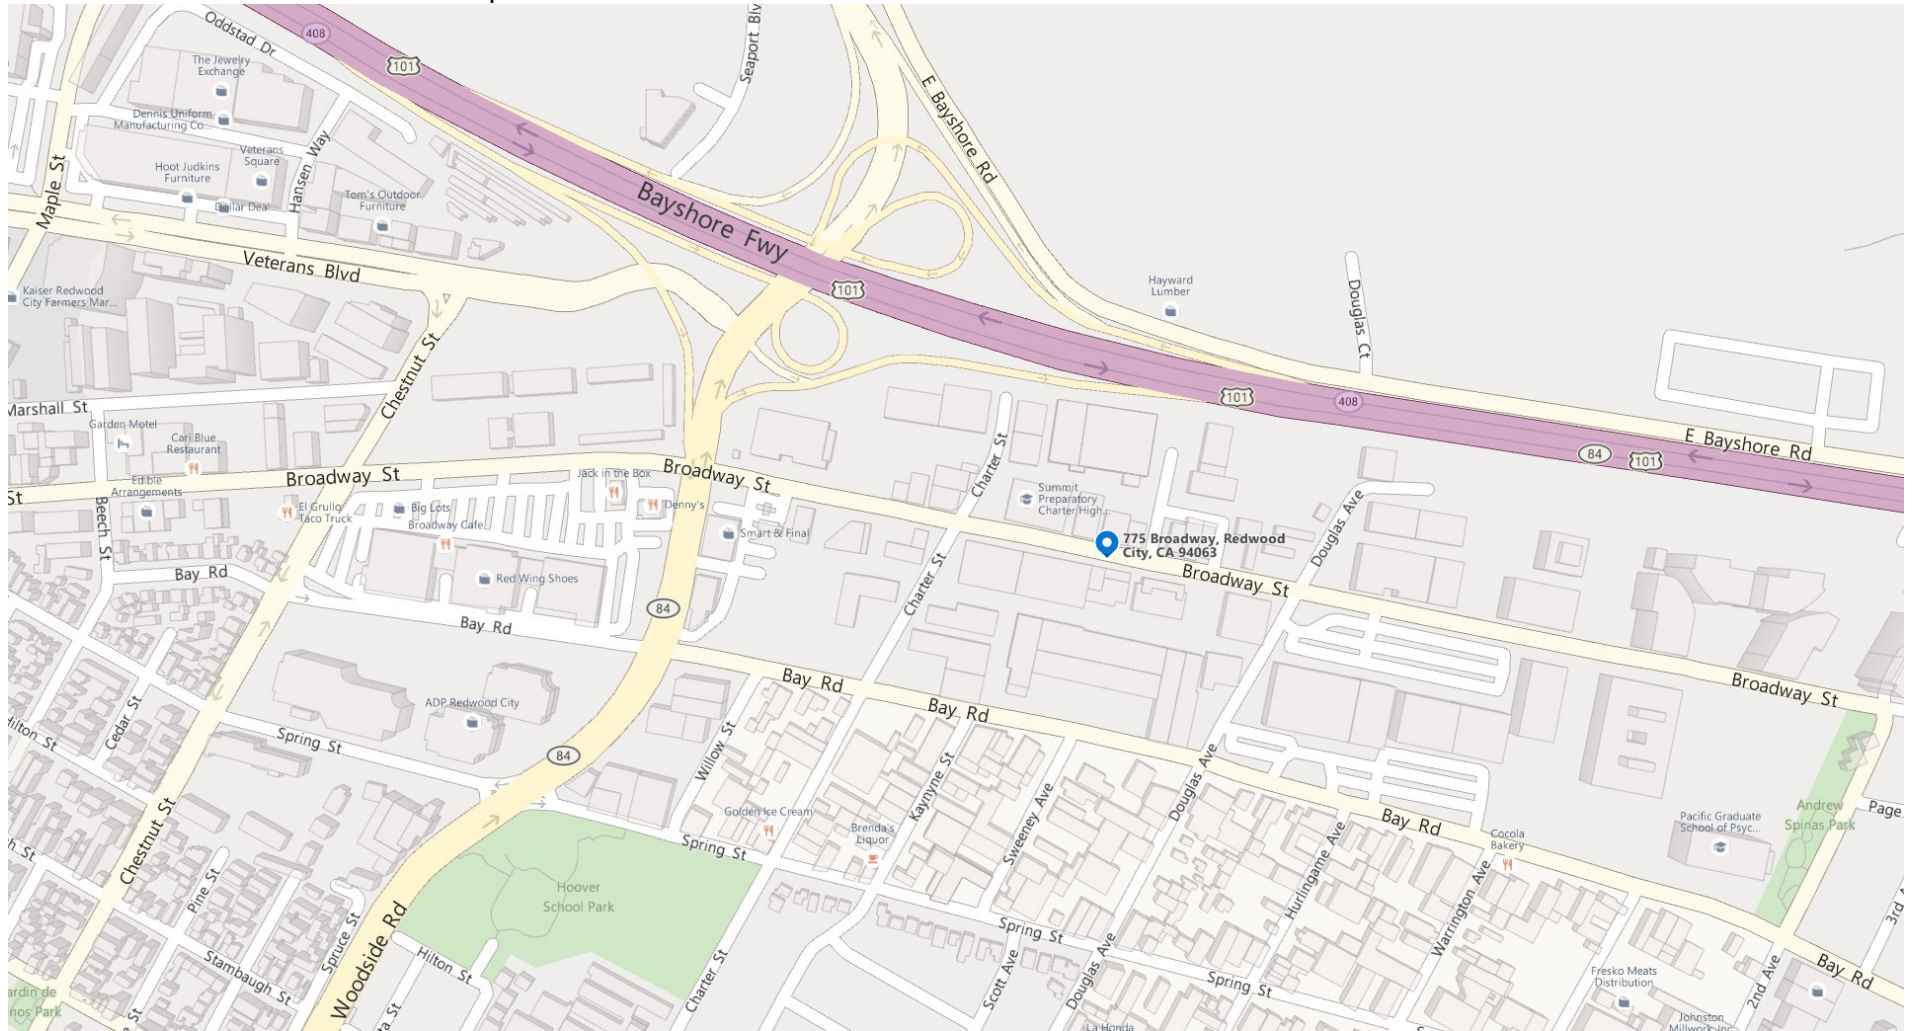

© 2017 HERE, © 2017 Microsoft Corporation

7609 - STANFORD REDWOOD CITY CEF - REDWOOD CITY

TAKE THE SAN MATEO BRIDGE/92 WEST TO 101 SOUTH, EXIT AT WOODSIDE RD/84 WEST, TURN LEFT ONTO BROADWAY ST, JOB SITE AT 775 BROADWAY ST ON THE RIGHT.