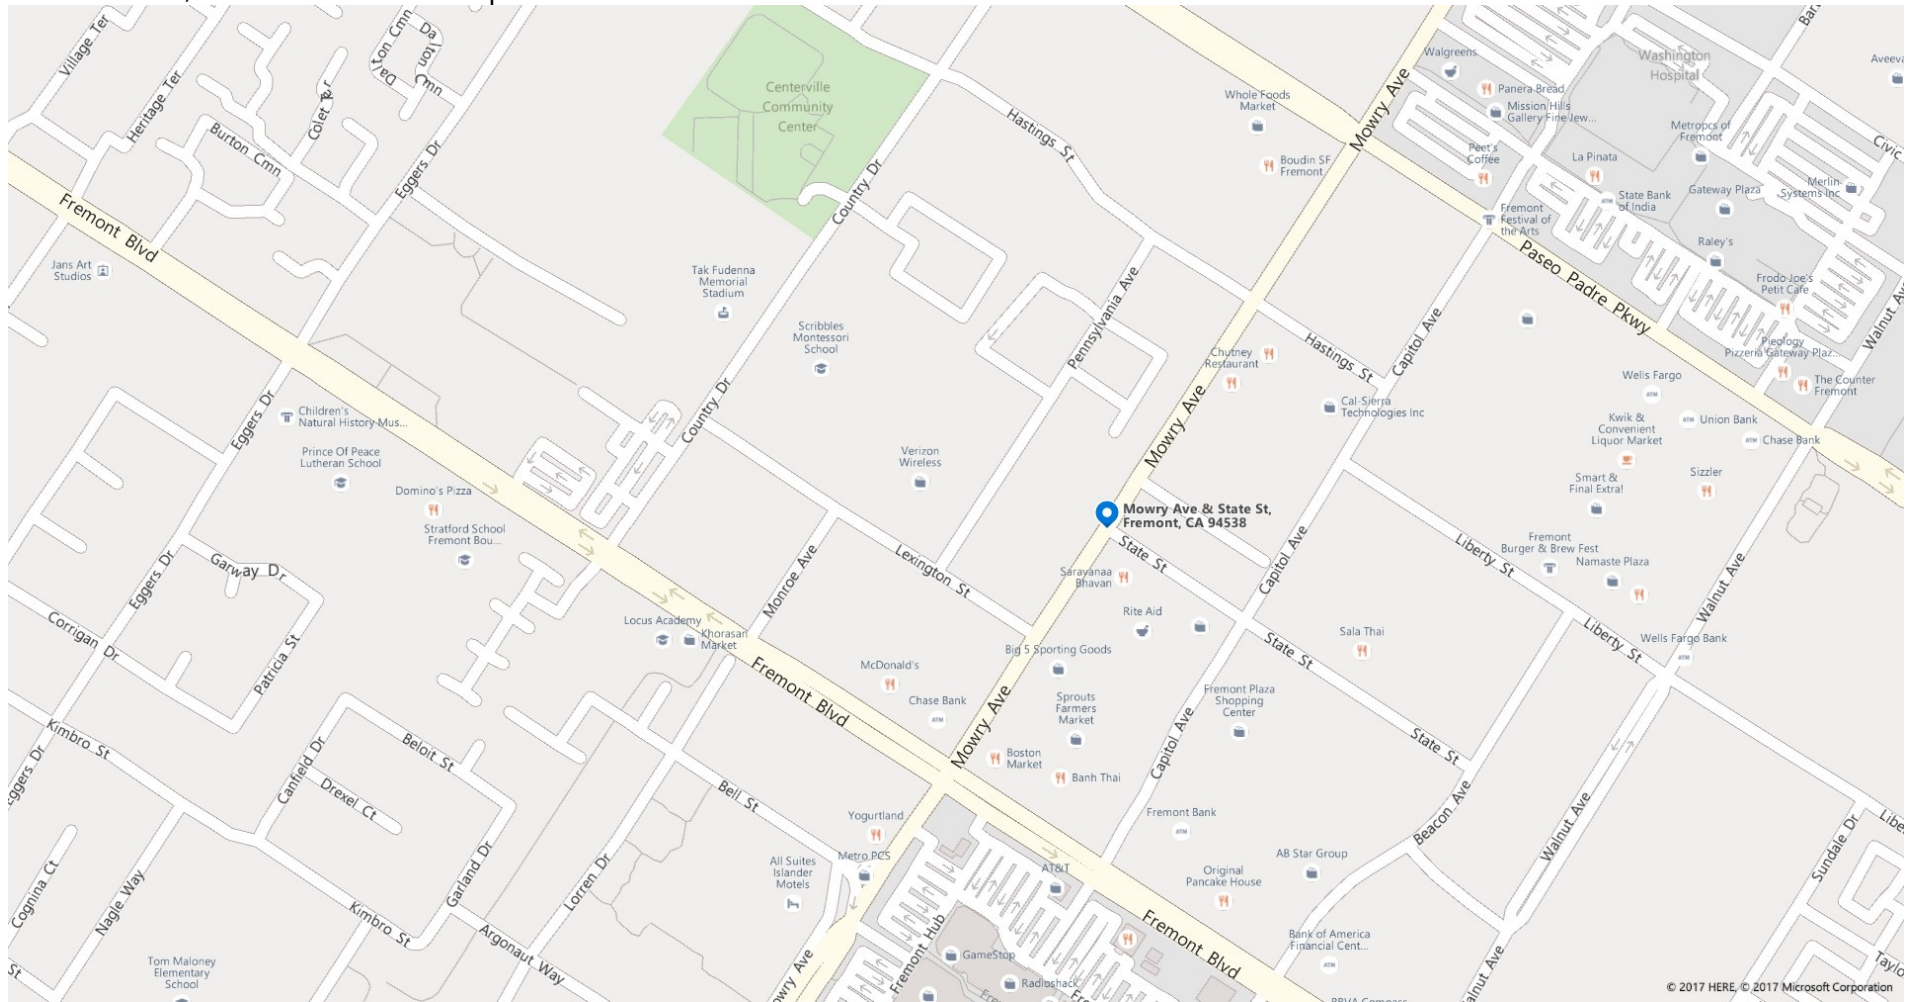

© 2017 HERE, © 2017 Microsoft Corporation

7606 - STATE STREET - FREMONT

TAKE 680 SOUTH, EXIT AT WASHINGTON BLVD, TURN RIGHT, TURN RIGHT ONTO STEVENSON BLVD, TURN LEFT ONTO PASEO PADRE PKWY, TURN LEFT ONTO MOWRY AVE, JOB SITE AT THE CORNER OF MOWRY AVE & STATE ST.