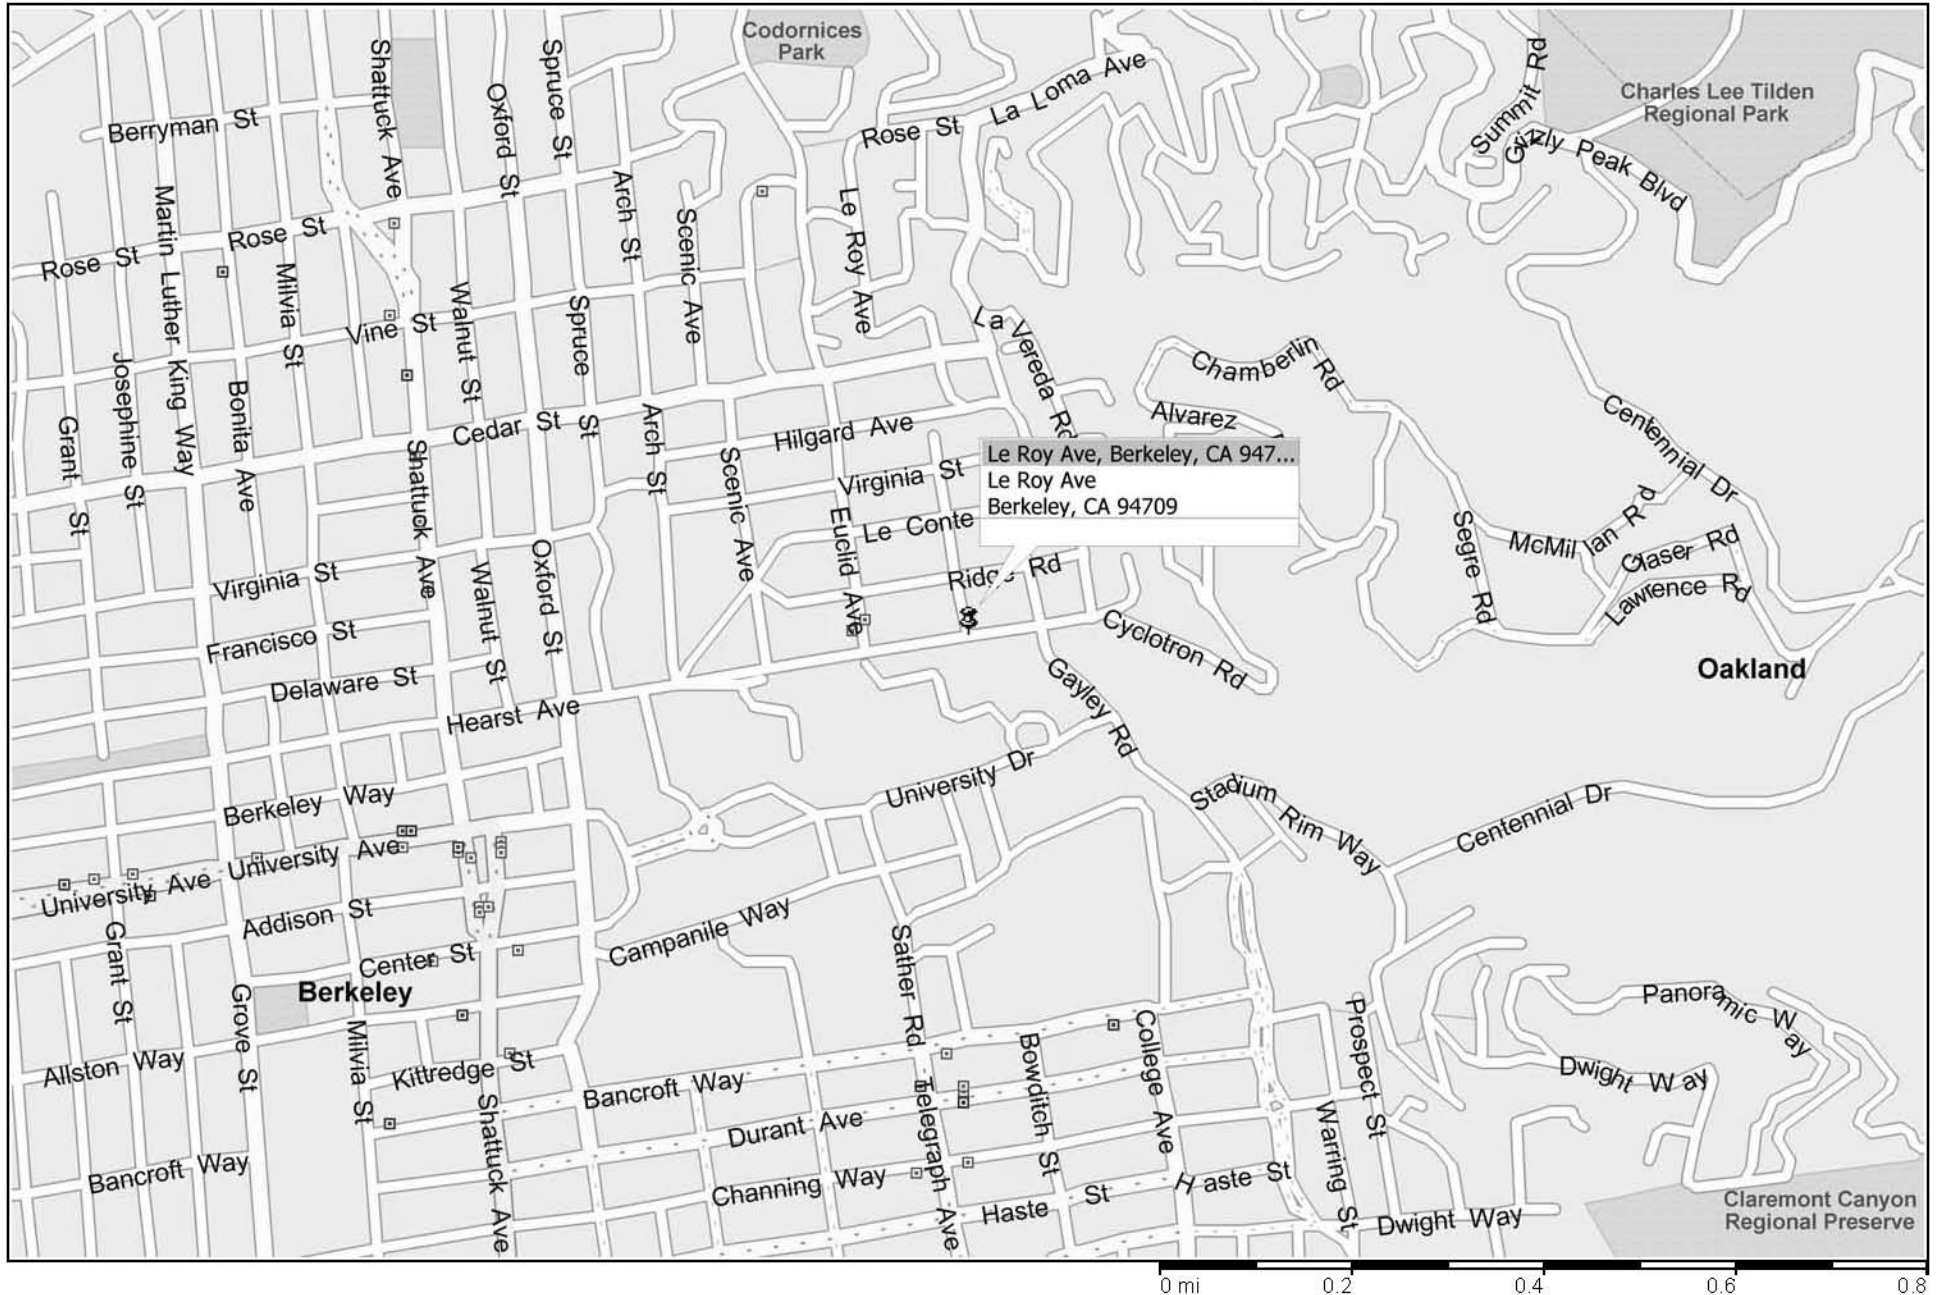

New Microsoft Streets and Trips Map

#759 DAVIS HALL NORTH- UC BERKELEY- BERKELEY

TAKE 680 SOUTH TO 24 WEST TO HWY 13 NORTH TOWARDS BERKELEY, TURN RIGHT ON COLLEGE AVE, TURN RIGHT ON DURANT- AVE, TURN LEFT ON PIEDMONT AVE, PIEDMONT AVE BECOMES GAYLEY RD, TURN LEFT ON HEARST AVE, JOBSITE @ THE CORNER OF HEARST AVE & LE ROY AVE.