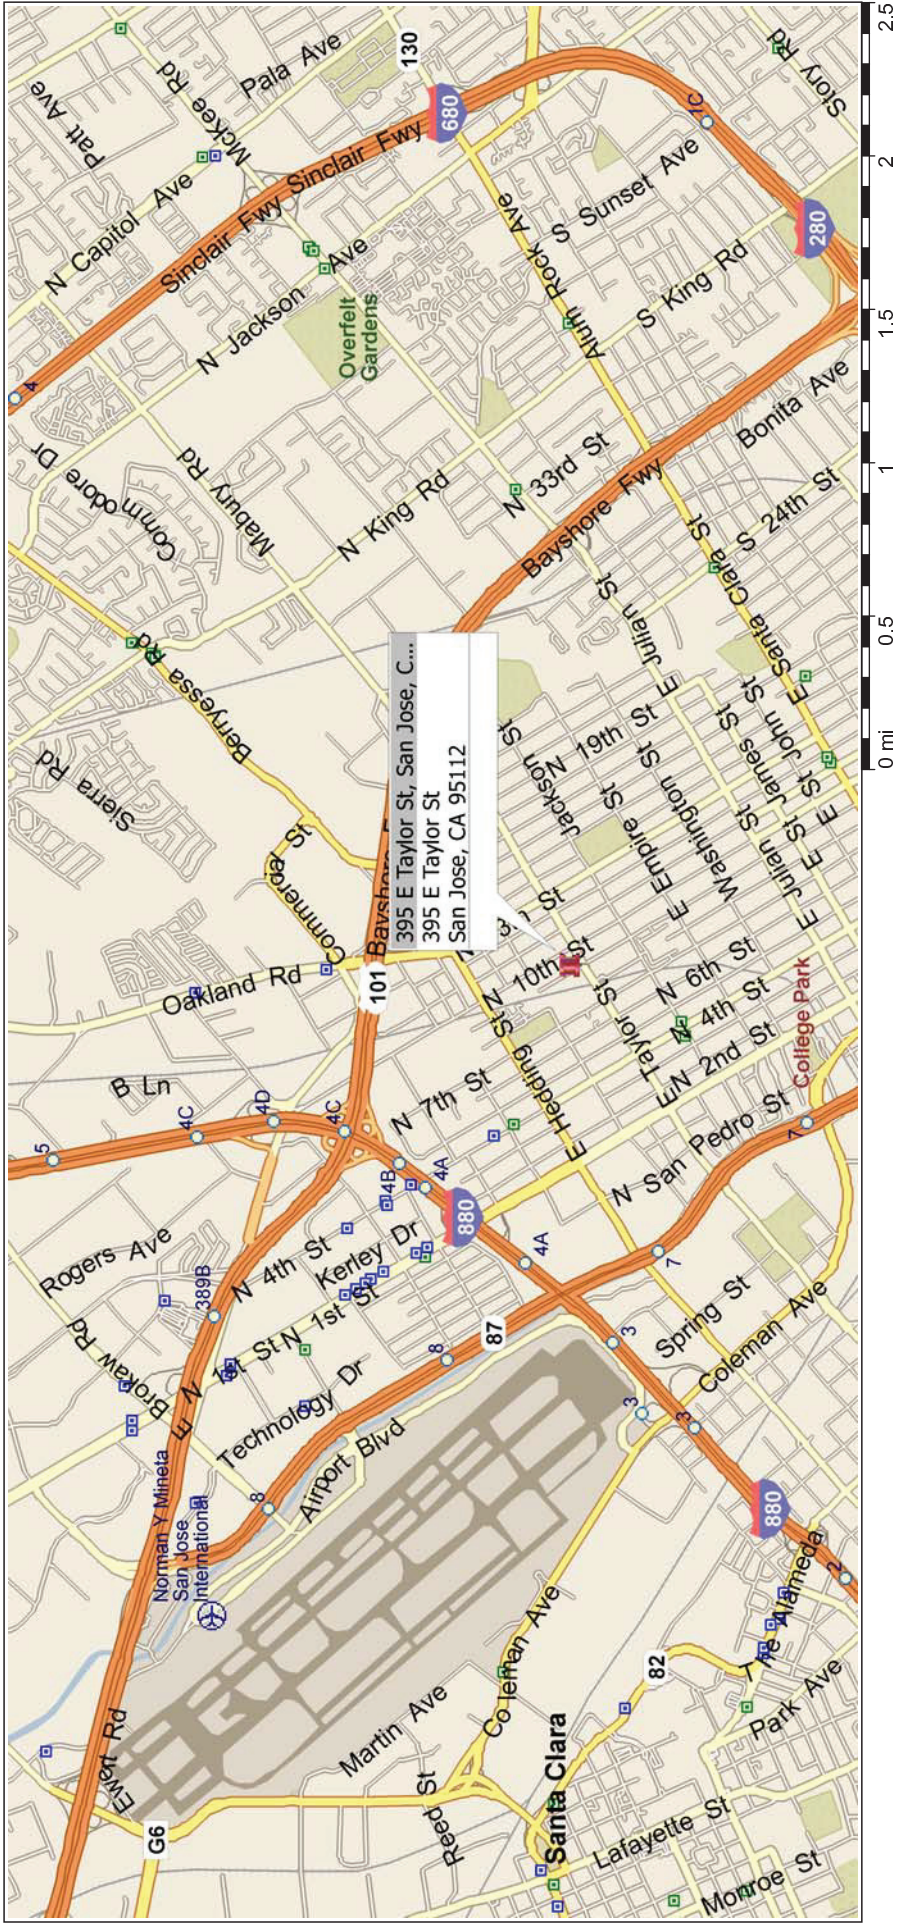

San Jose, California, United States

758 - CANNERY PARK - SAN JOSE

TAKE 680 SOUTH TO 880 SOUTH, TAKE THE 101 NORTH EXIT, KEEP LEFT TO TAKE RAMP TOWARDS 10th ST, TURN LEFT ONTO OLD BAYSHORE HWY, TURN SLIGHT RIGHT ONTO N 10th ST, TURN RIGHT ONTO E TAYLOR ST, JOB SITE AT 395 E TAYLOR ST.