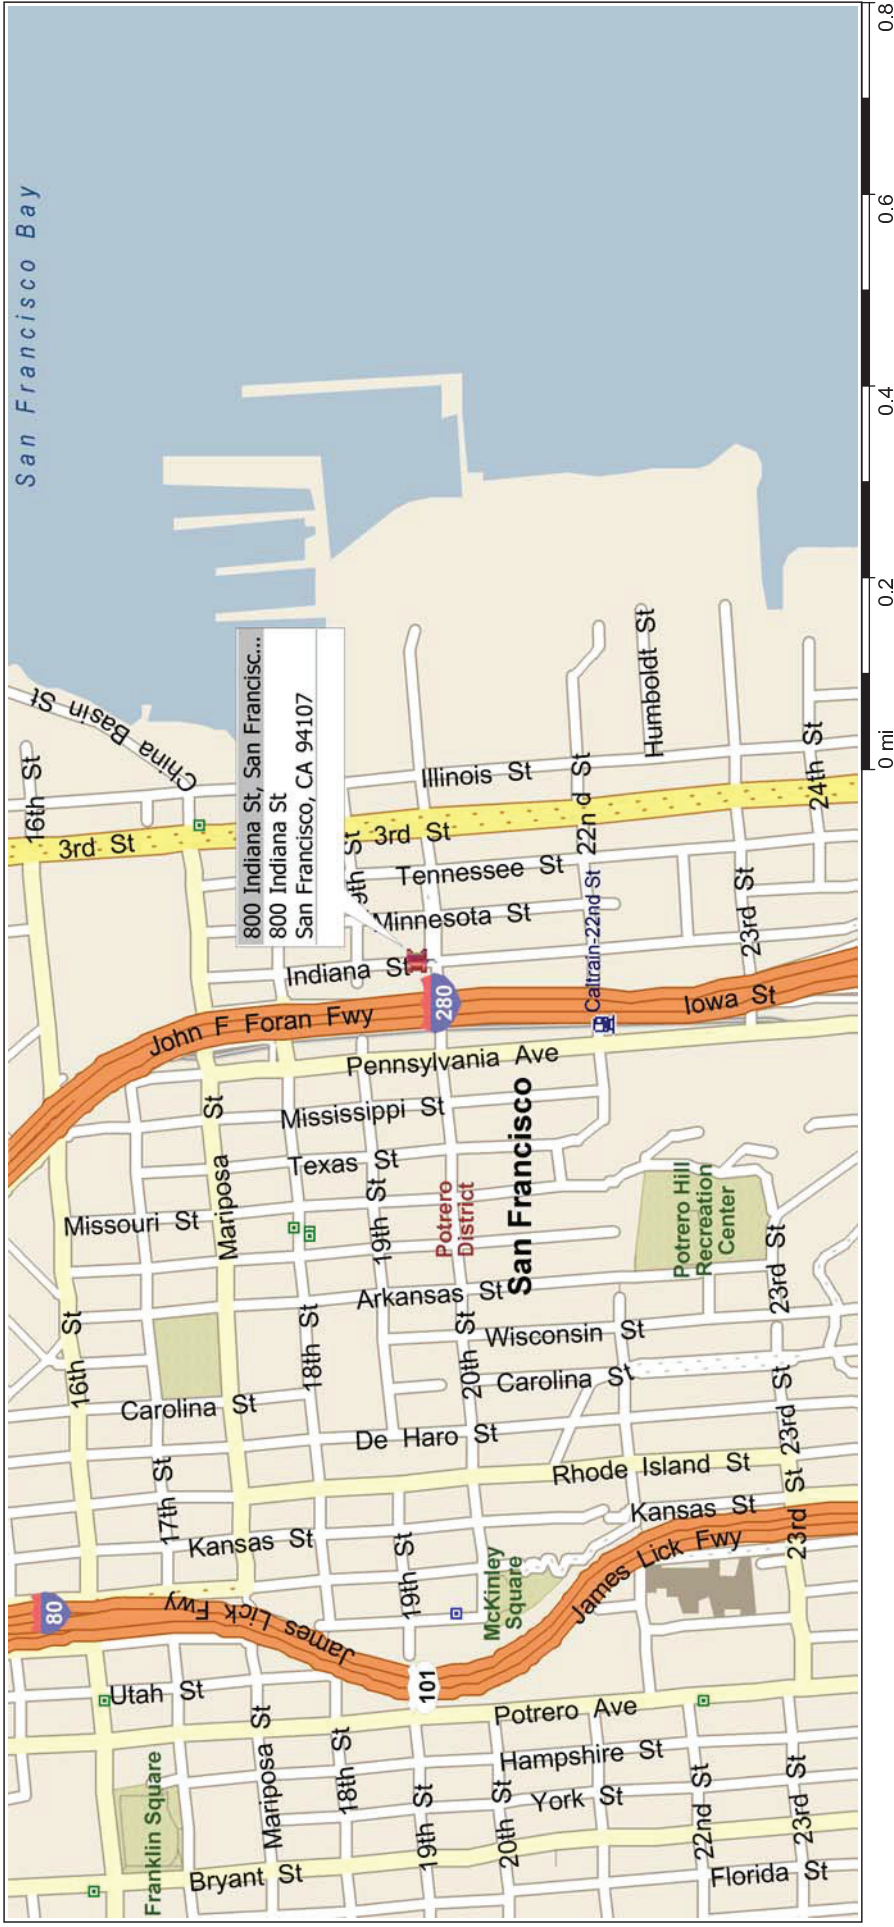

Potrero District, San Francisco, California

757 - AVALON DOG PATCH - SAN FRANCISCO

TAKE THE BAY BRIDGE, EXIT AT FIFTH ST ON THE LEFT, TAKE SHARP LEFT ONTO FIFTH ST, TURN LEFT ONTO BRYANT ST, TURN RIGHT ONTO 4th ST, TURN RIGHT ONTO 3rd St, TURN RIGHT ONTO 20th ST, STAY TO RIGHT ON 20th ST (DO NOT TAKE OVERPASS), TURN LEFT ONTO INDIANA ST, JOB SITE AT 800 INDIANA ST.