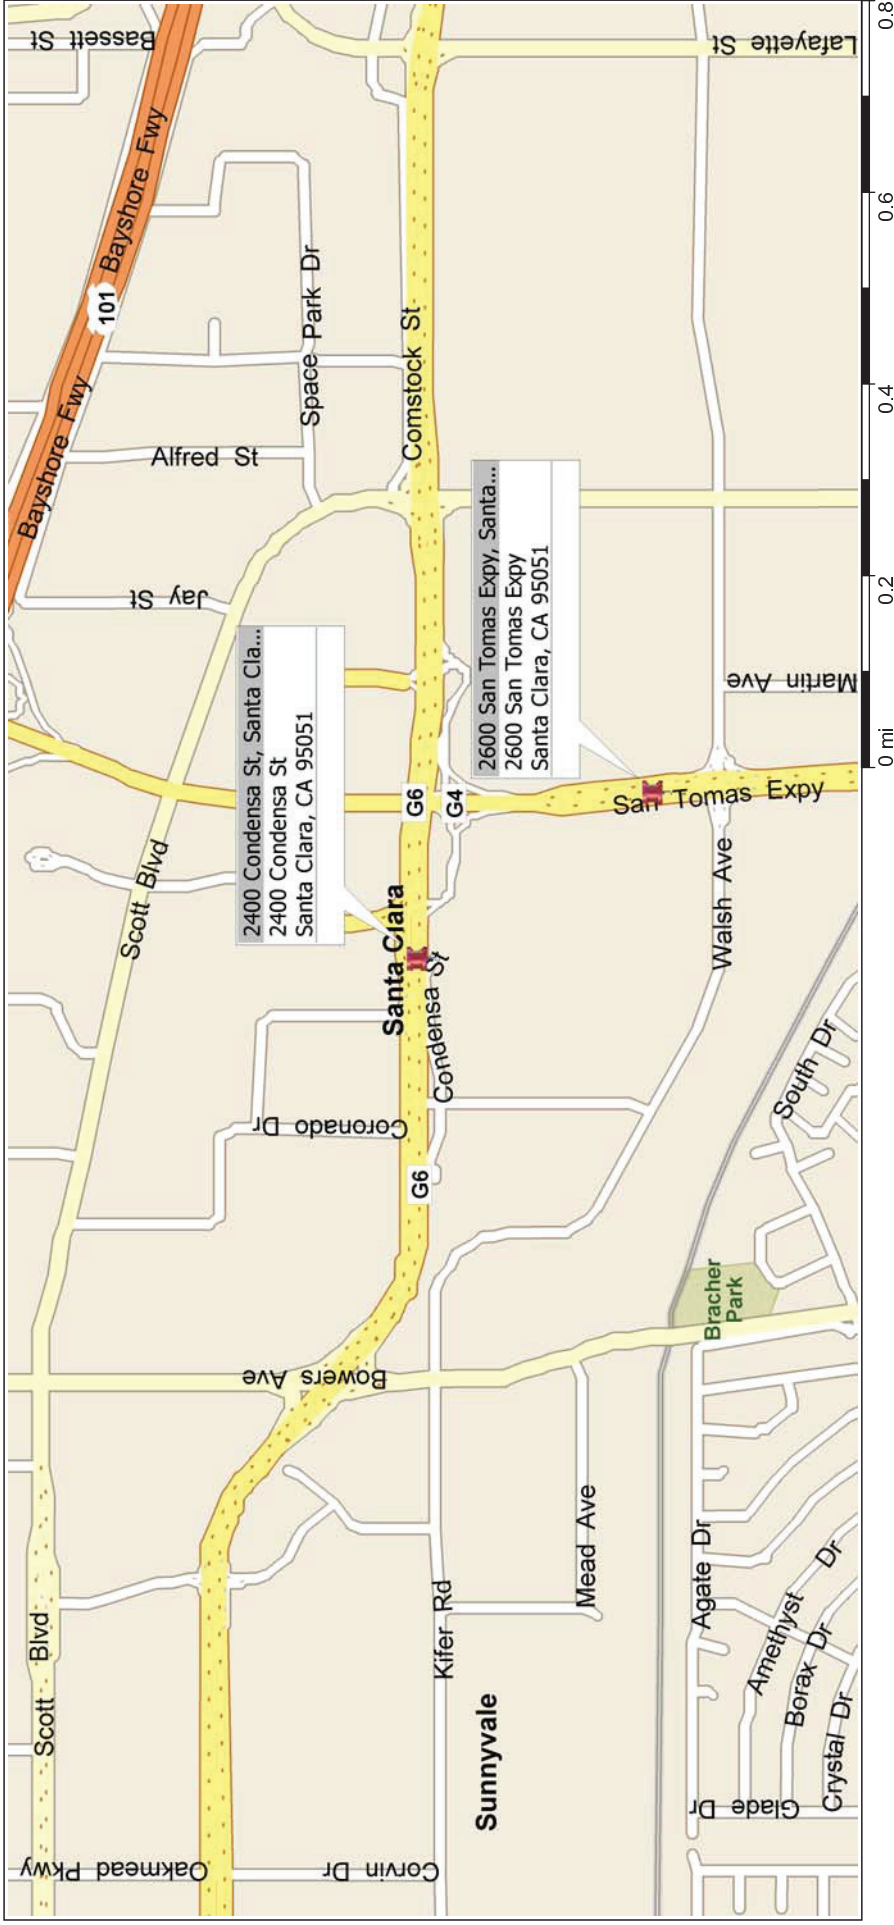

# Santa Clara, California, United States

751 - NVIDIA ENDEAVOR - SANTA CLARA

TAKE 680 SOUTH TO 880 SOUTH, EXIT AT MONTAGUE EXPY, KEEP RIGHT TO TAKE THE MONTAGUE EXPY RAMP, MERGE ONTO HWY G4/MONTAGUE EXPY, JOB SITE AT 2600 SAN TOMAS EXPY ON THE RIGHT.

PARKING - FOLLOW DIRECTIONS TO JOB, TURN RIGHT ONTO WALSH AVE, TURN RIGHT ONTO NORTHWESTERN AVE, TURN RIGHT ONTO CONDENSA ST, PARKING AT 2400 CONDENSA ST.