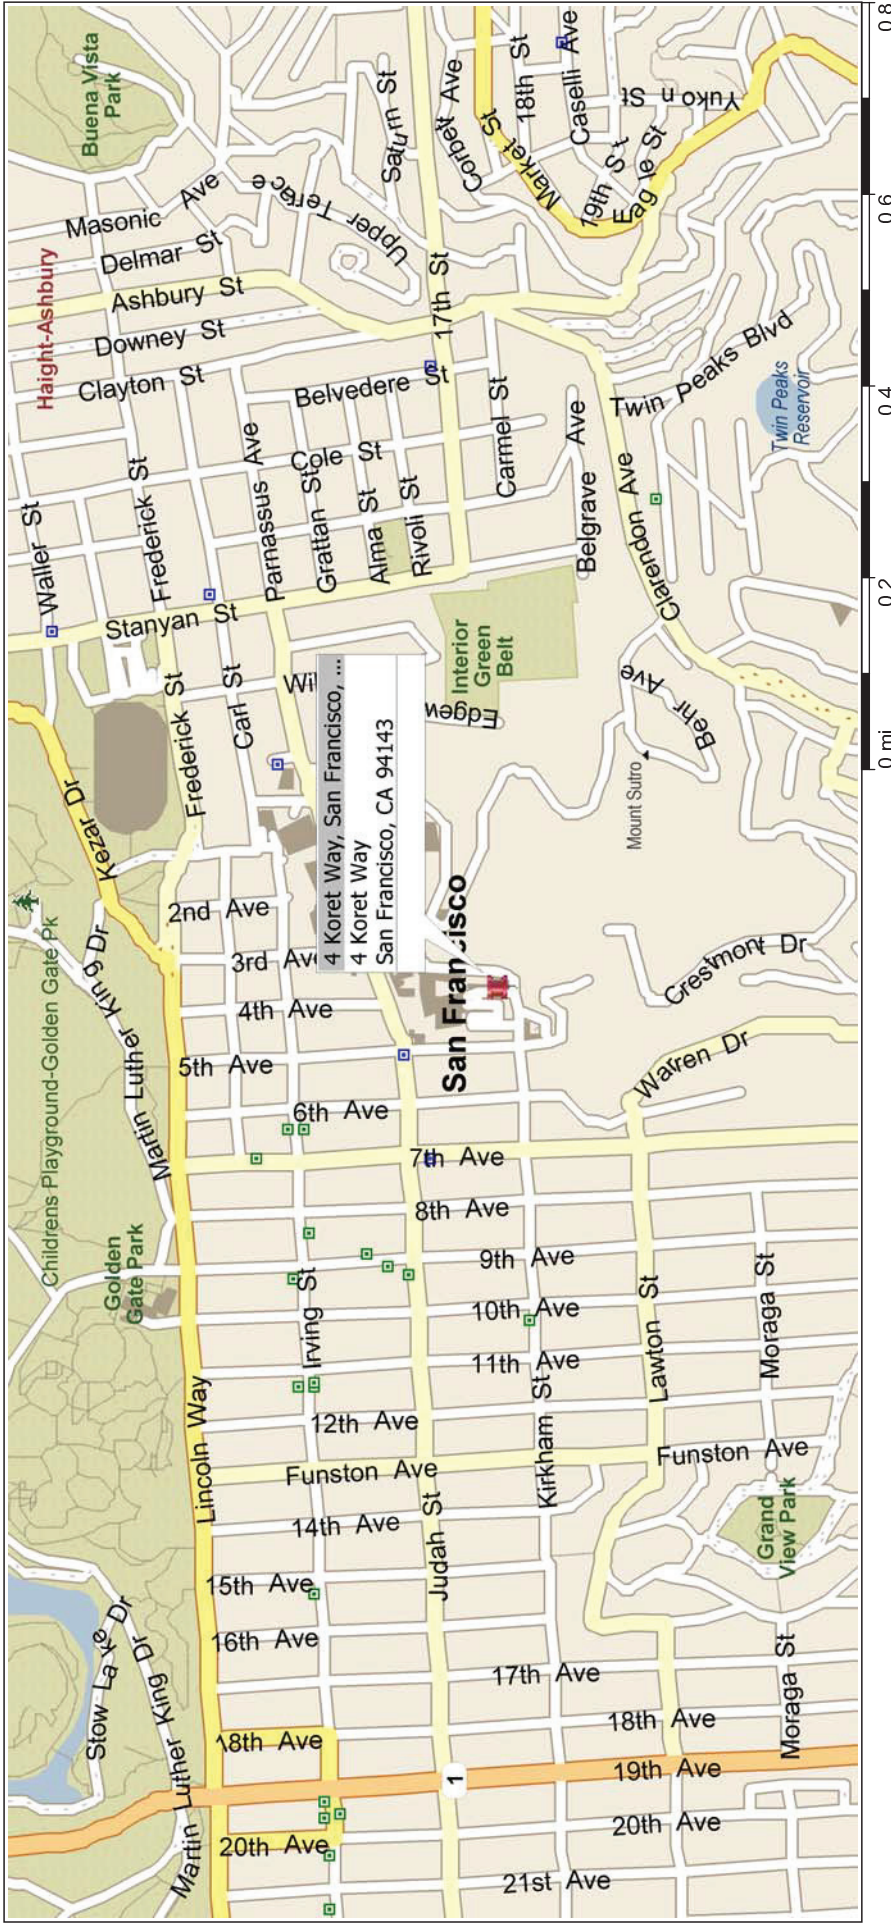

# San Francisco, California, United States

748 - UCSF M3604,6,7 - SAN FRANCISCO

TAKE THE BAY BRIDGE TO 101 NORTH, KEEP STRAIGHT TO GO ONTO OCTAVIA ST, TURN LEFT ONTO FELL ST, FELL ST BECOMES KEZAR DR, KEZAR DR BECOMES LINCOLN WAY, TURN LEFT ONTO 4TH AVE, TURN RIGHT ONTO PARNASSUS AVE, TURN RIGHT ONTO 5TH AVE, TURN LEFT ONTO KIRKHAM ST, KIRKHAM ST BECOMES KORET WAY.

TRUCK ROUTE: FROM LINCOLN WAY, TURN LEFT ONTO 7TH AVE, TURN LEFT ONTO JUDAH ST, TURN RIGHT ONTO 6TH AVE, TURN LEFT ONTO KIRKHAM ST, KIRKHAM ST BECOMES KORET WAY.

Copyright © and (P) 1988-2009 Microsoft Corporation and/or its suppliers. All rights reserved. <http://www.microsoft.com/streets/>  
Certain mapping and direction data © 2009 NAVTEQ. All rights reserved. The Data for areas of Canada includes information taken with permission from Canadian authorities, including: © Her Majesty the Queen in Right of Canada, © Queen's Printer for Ontario. NAVTEQ and NAVTEQ ON BOARD are trademarks of NAVTEQ. © 2009 Tele Atlas North America, Inc. All rights reserved. Tele Atlas and Tele Atlas North America are trademarks of Tele Atlas, Inc. © 2009 by Applied Geographic Systems. All rights reserved.