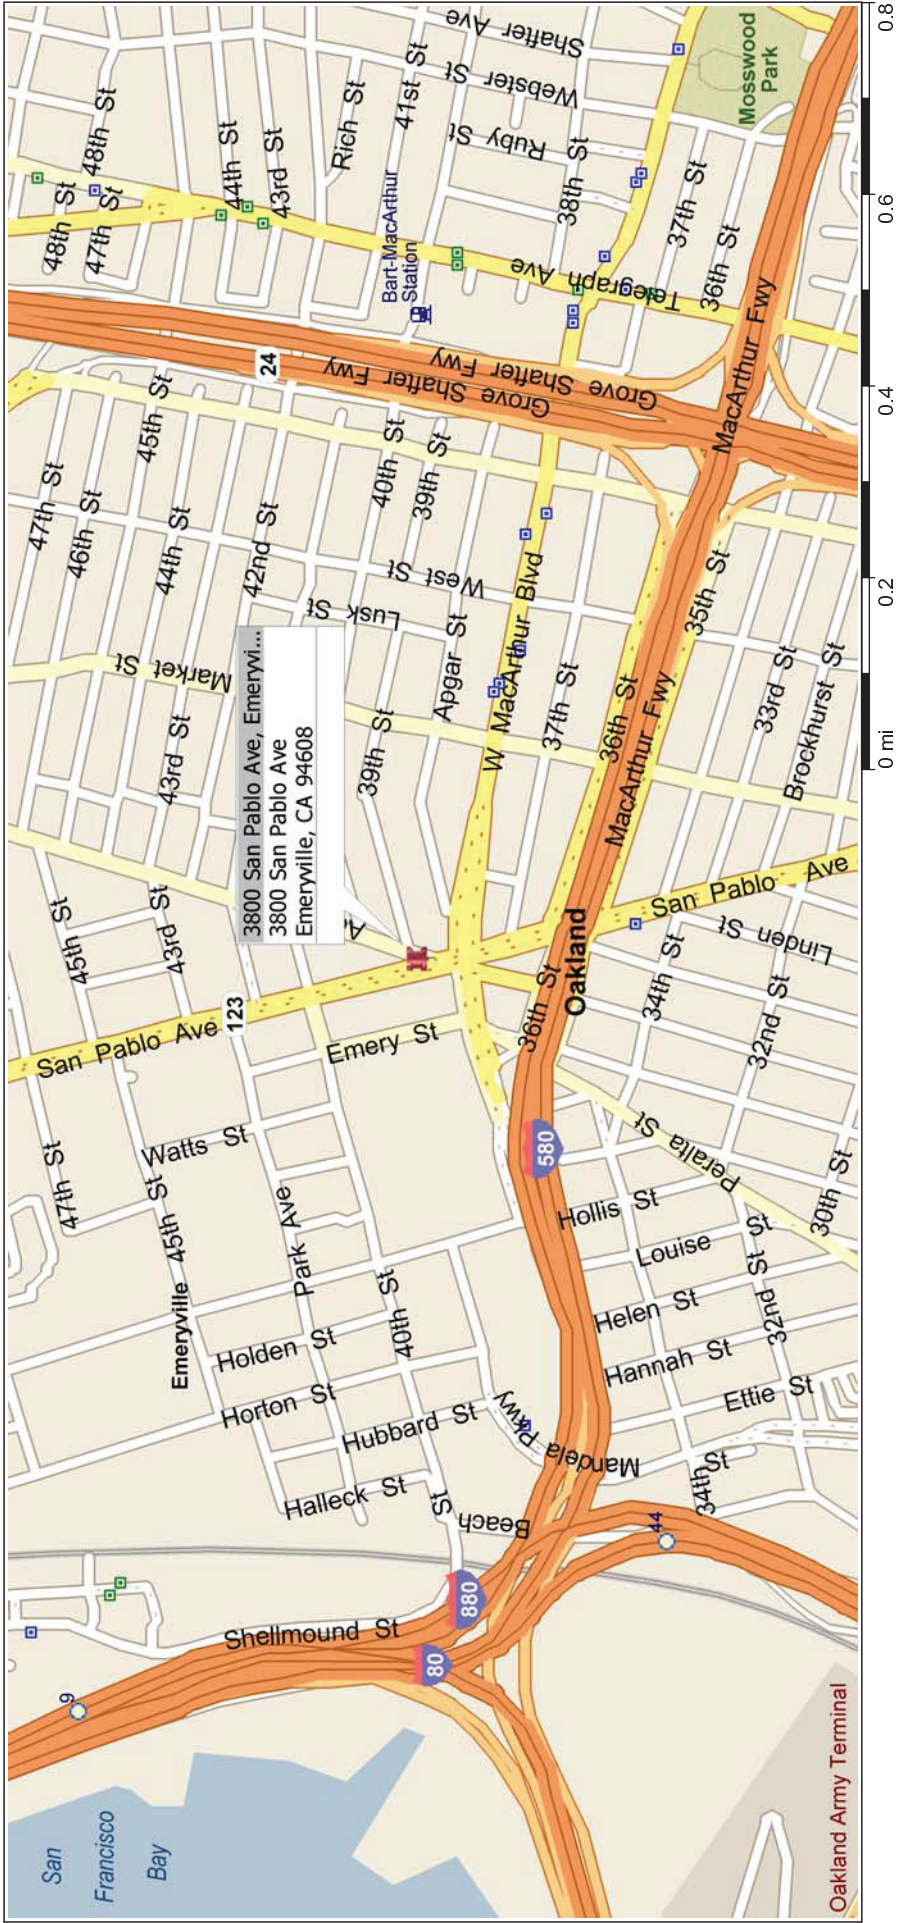

Oakland, California, United States

747 - THE INTERSECTION - EMERYVILLE

TAKE 680 SOUTH TO 24 WEST TOWARDS SAN FRANCISCO, STAY IN THE RIGHT LANE AND EXIT AT MARKET ST/SAN PABLO AVE, MERGE ONTO 36TH ST, TURN RIGHT ONTO SAN PABLO AVE, JOB SITE AT 3800 SAN PABLO AVE.

Copyright © and (P) 1988-2009 Microsoft Corporation and/or its suppliers. All rights reserved. <http://www.microsoft.com/streets/>
Certain mapping and direction data © 2009 NAVTEQ. All rights reserved. The Data for areas of Canada includes information taken with permission from Canadian authorities, including: © Her Majesty the Queen in Right of Canada, © Queen's Printer for Ontario, NAVTEQ and NAVTEQ ON BOARD are trademarks of NAVTEQ. © 2009 Tele Atlas North America, Inc. All rights reserved. Tele Atlas and Tele Atlas North America are trademarks of Tele Atlas, Inc. © 2009 by Applied Geographic Systems. All rights reserved.