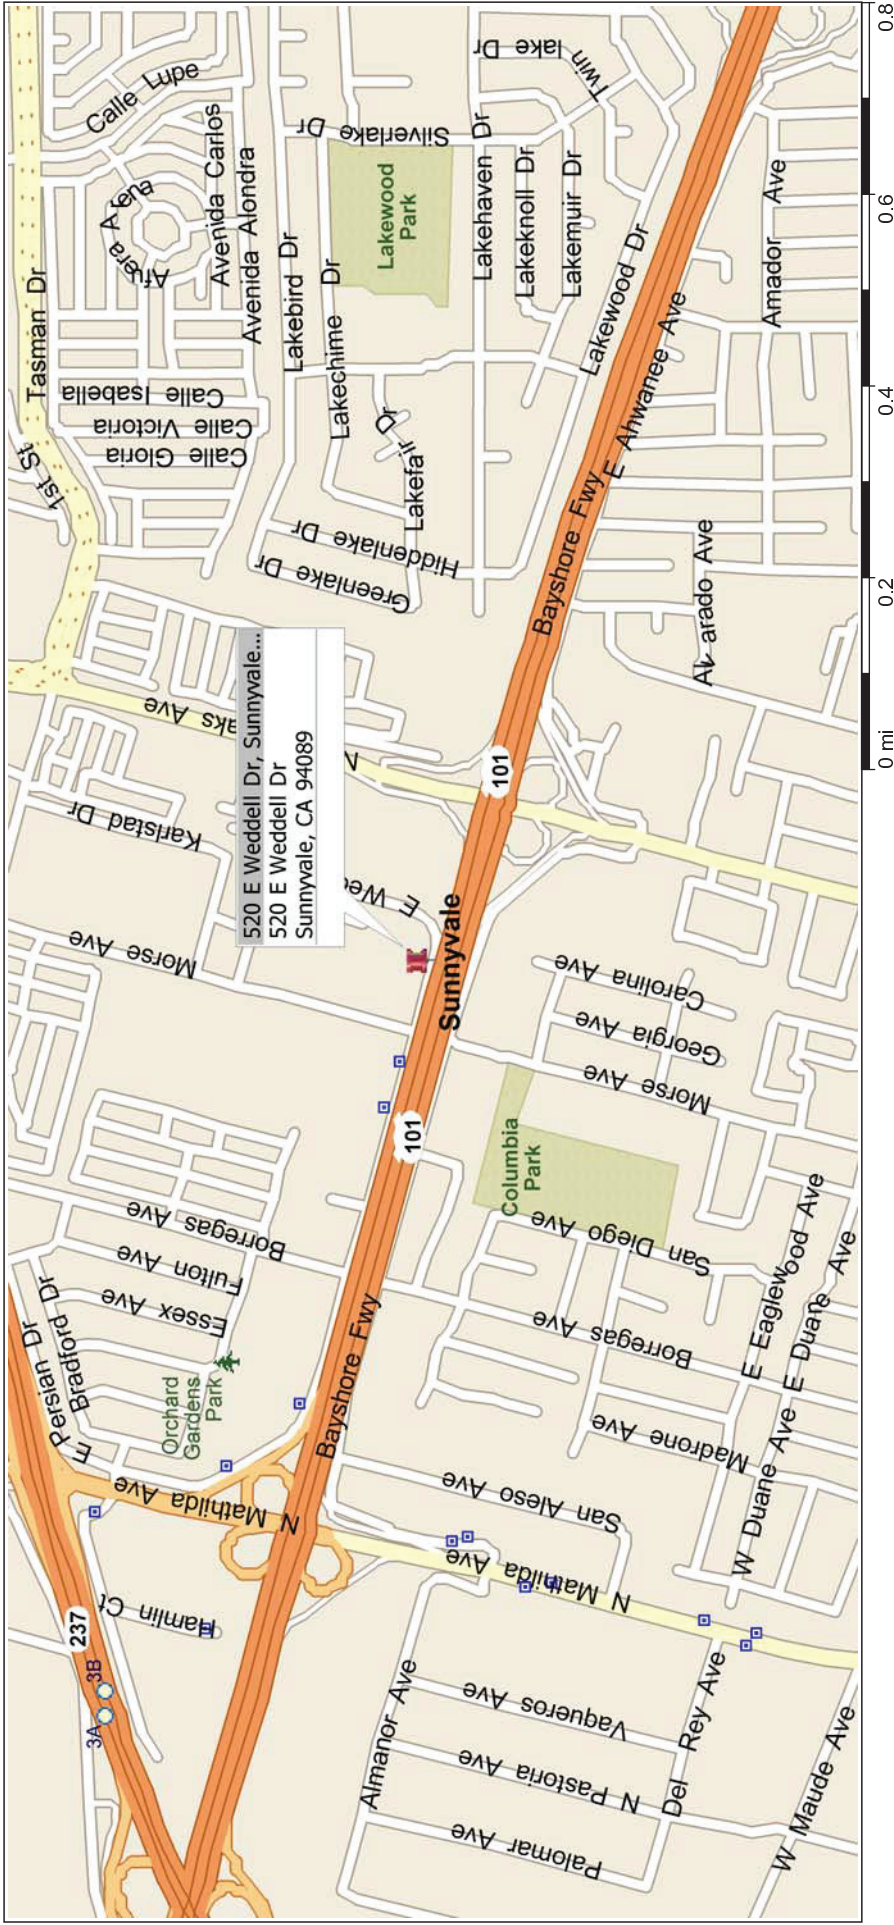

Sunnyvale, California, United States

746 - FAIR OAKS RESIDENTIAL VILLAGE - SUNNYVALE

TAKE 680 SOUTH TO 880 SOUTH TO 237 WEST, EXIT AT CARIBBEAN DR/LAWRENCE EXWY, KEEP LEFT AT RAMP AND MERGE ONTO LAWRENCE EXWY, TURN RIGHT ONTO TASMAN DR, TURN LEFT ONTO N FAIR OAKS AVE, TURN RIGHT ONTO E WEDDELL DR, JOB SITE AT 520 E WEDDELL DR.

Copyright © and (P) 1988-2009 Microsoft Corporation and/or its suppliers. All rights reserved. <http://www.microsoft.com/streets/>
Certain mapping and direction data © 2009 NAVTEQ. All rights reserved. The Data for areas of Canada includes information taken with permission from Canadian authorities, including: © Her Majesty the Queen in Right of Canada, © Queen's Printer for Ontario. NAVTEQ and NAVTEQ ON BOARD are trademarks of NAVTEQ. © 2009 Tele Atlas North America, Inc. All rights reserved. Tele Atlas and Tele Atlas North America are trademarks of Tele Atlas, Inc. © 2009 by Applied Geographic Systems. All rights reserved.