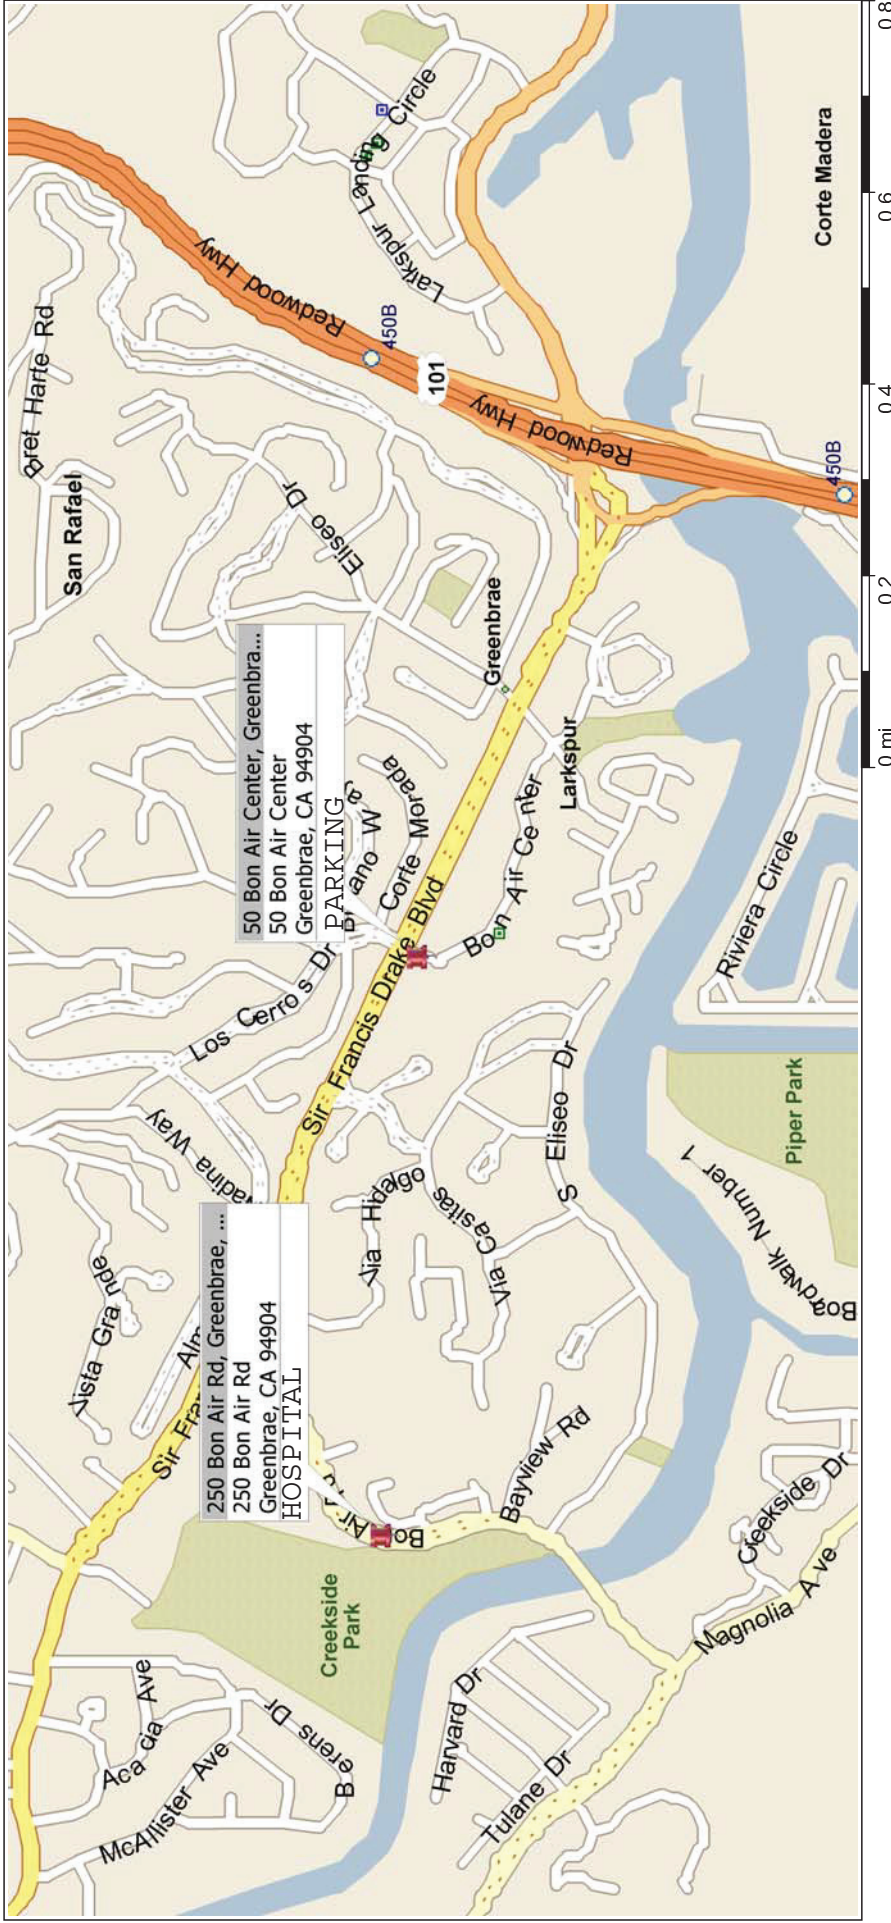

# Greenbrae, California, United States

745 - MARIN GENERAL HOSPITAL HILLSIDE PARKING STRUCTURE - GREENBRAE

TAKE THE SAN RAFAEL BRIDGE/580 WEST, EXIT AT SIR FRANCIS DRAKE BLVD, STAY STRAIGHT ONTO E SIR FRANCIS DRAKE BLVD, TURN LEFT ONTO BON AIR RD, TURN RIGHT INTO EMERGENCY ENTRANCE. ONLY FOR COMPANY VEHICLES & ALL DELIVERIES MUST CALL UPON ARRIVAL TO BE ESCORTED.

CONSTRUCTION EMPLOYEE PARKING: FROM SIR FRANCIS DRAKE BLVD, TURN LEFT INTO BON AIR SHOPPING CENTER AND GO TO THE BACK OF SHOPPING CENTER AND PARK ONLY BETWEEN THE YELLOW STRIPPED AREA AND WAIT TO BE SHUTTLED TO THE JOB SITE AT THE HOSPITAL.