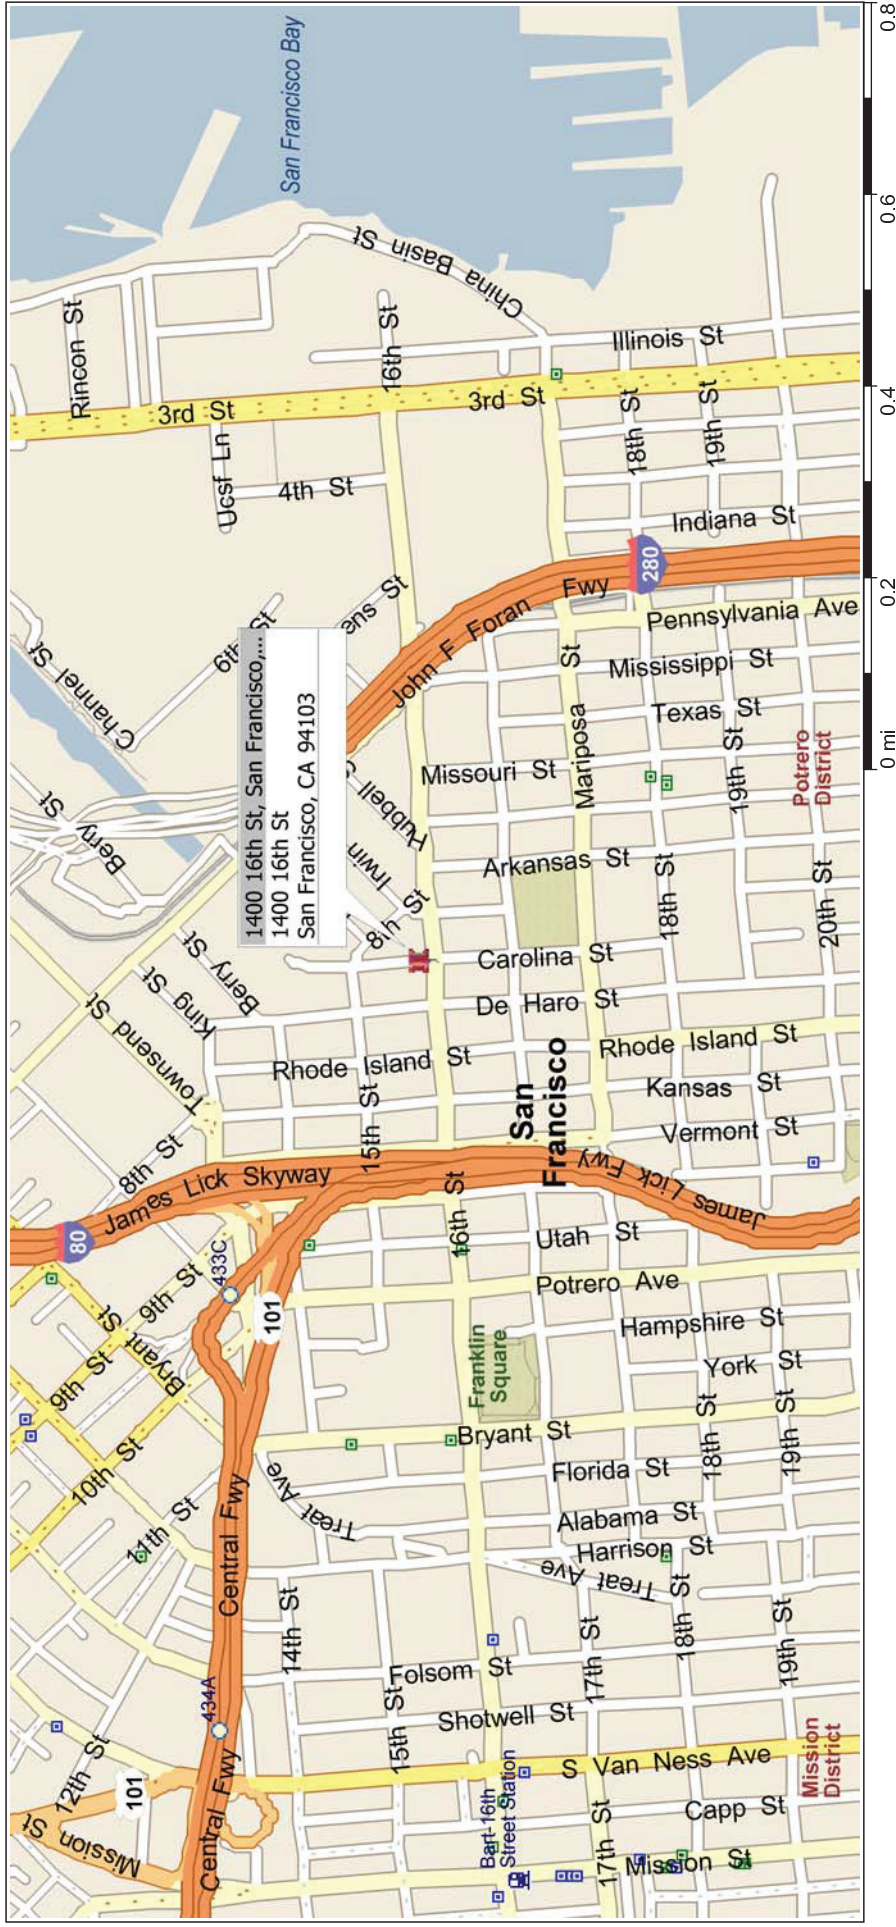

San Francisco, California, United States

742 - MCCLINTOCK - SAN FRANCISCO

TAKE THE BAY BRIDGE TO, EXIT AT 9TH ST, KEEP LEFT ON RAMP AND MERGE ONTO 8TH ST, KEEP STRAIGHT ONTO DIVISION ST, TURN LEFT ONTO VERMONT ST, TURN LEFT ONTO 16TH ST, JOB SITE AT 1400 16TH ST ON THE LEFT.