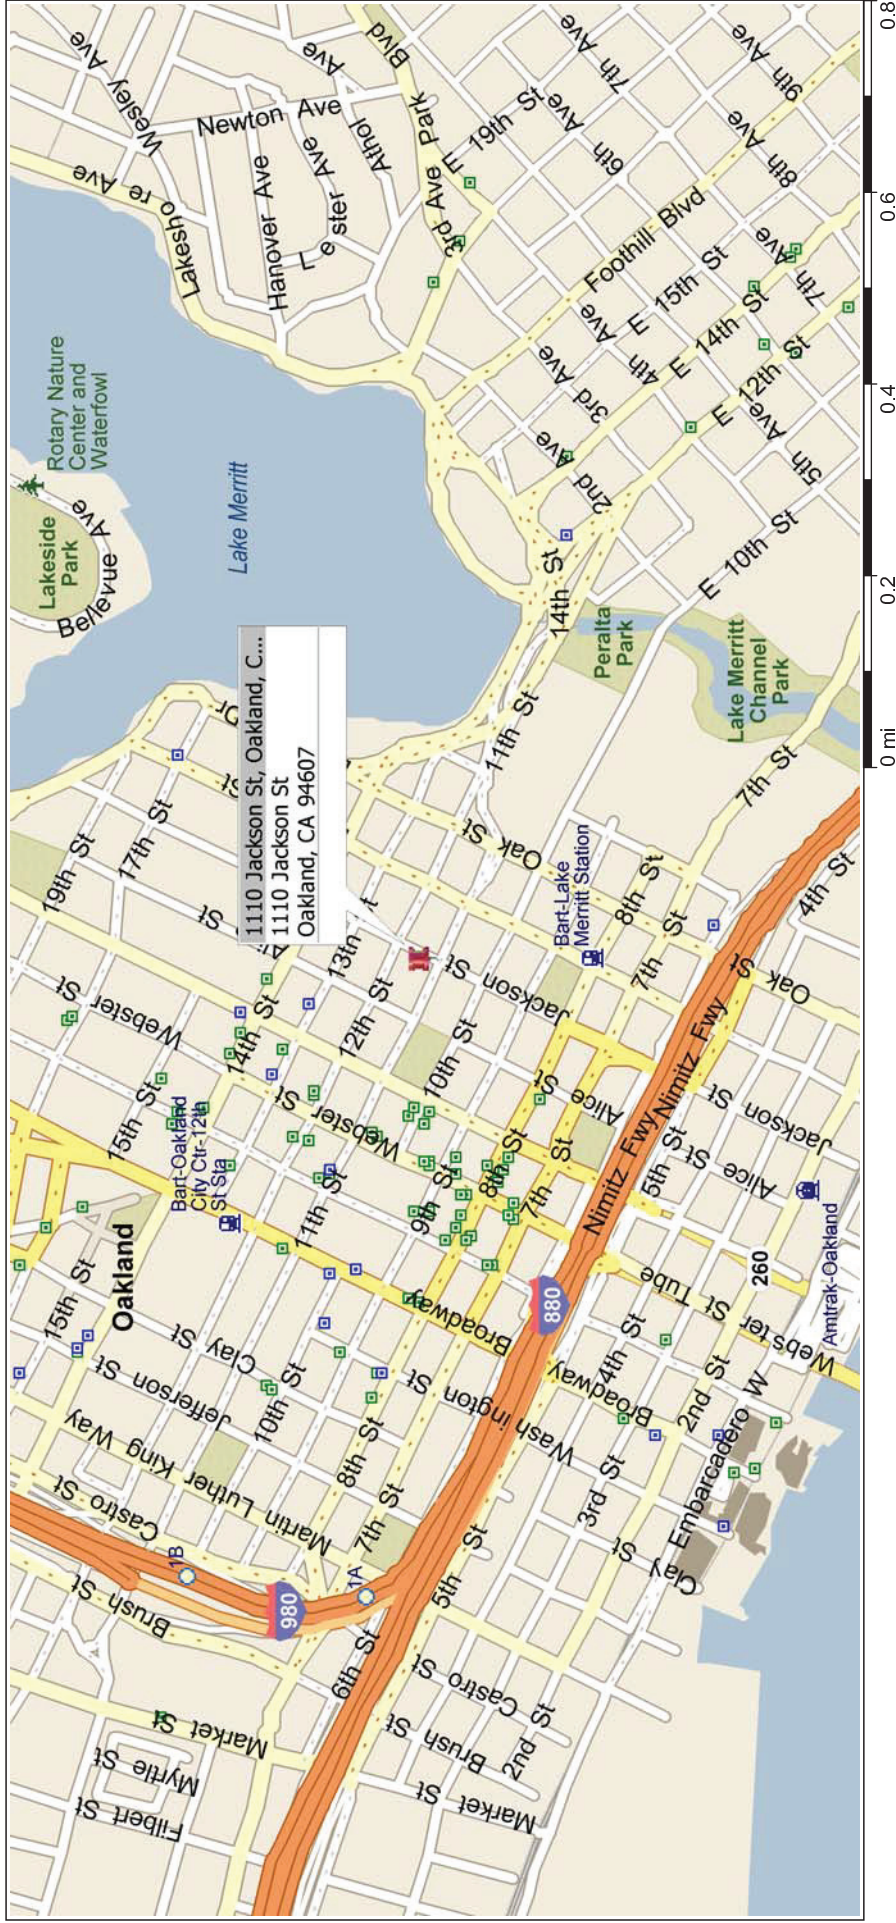

# Oakland, California, United States

740 1110 JACKSON ST - OAKLAND

TAKE 680 SOUTH TO 24 WEST TO 980 WEST, EXIT AT JACKSON ST, MERGE ONTO 5TH ST, TURN LEFT ONTO JACKSON ST, JOB SITE AT 1110 JACKSON ST ON THE RIGHT.