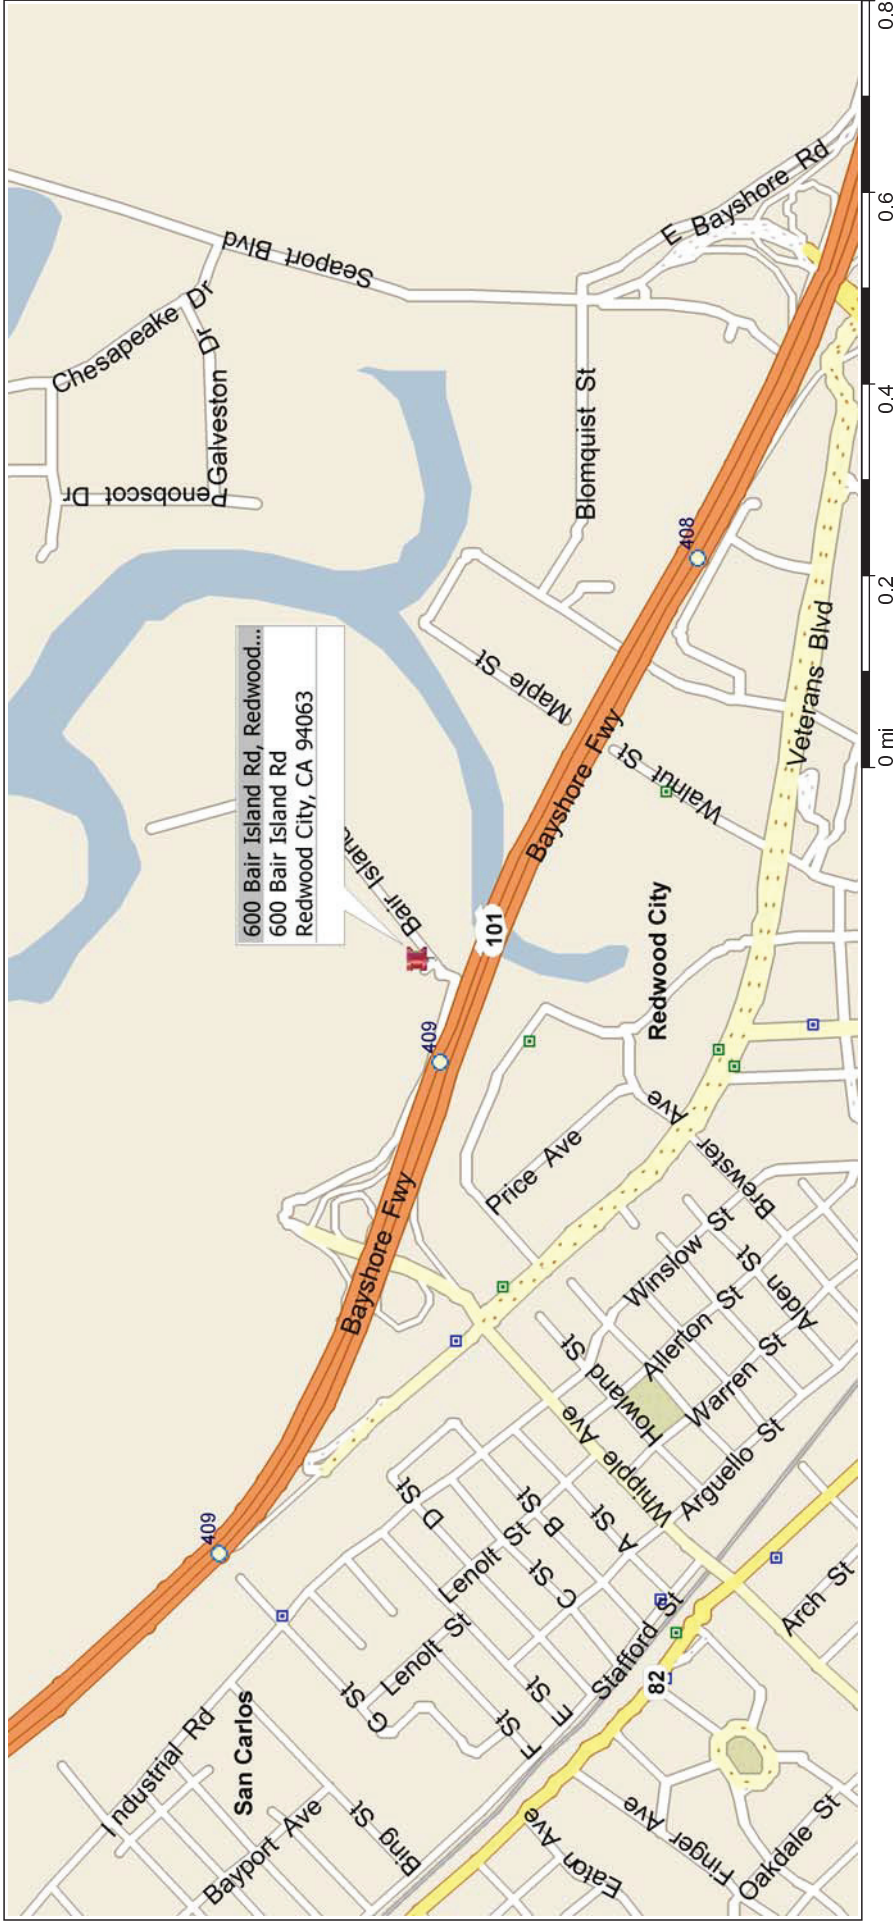

# Redwood City, California, United States

## 738 - COURTYARD MARRIOTT HOTEL - REDWOOD CITY

TAKE THE SAN MATEO BRIDGE/92 WEST TO 101 SOUTH, EXIT AT WHIPPLE AVE, MERGE ONTO VETERANS BLVD, TURN LEFT ONTO WHIPPLE AVE, STAY STRAIGHT TO GO ONTO E BAYSHORE BLVD, TURN SLIGHT LEFT TO PASS THROUGH 1ST ROUNDABOUT THAT BECOMES BAIR ISLAND RD, JOB SITE AT 600 BAIR ISLAND RD ON THE RIGHT.