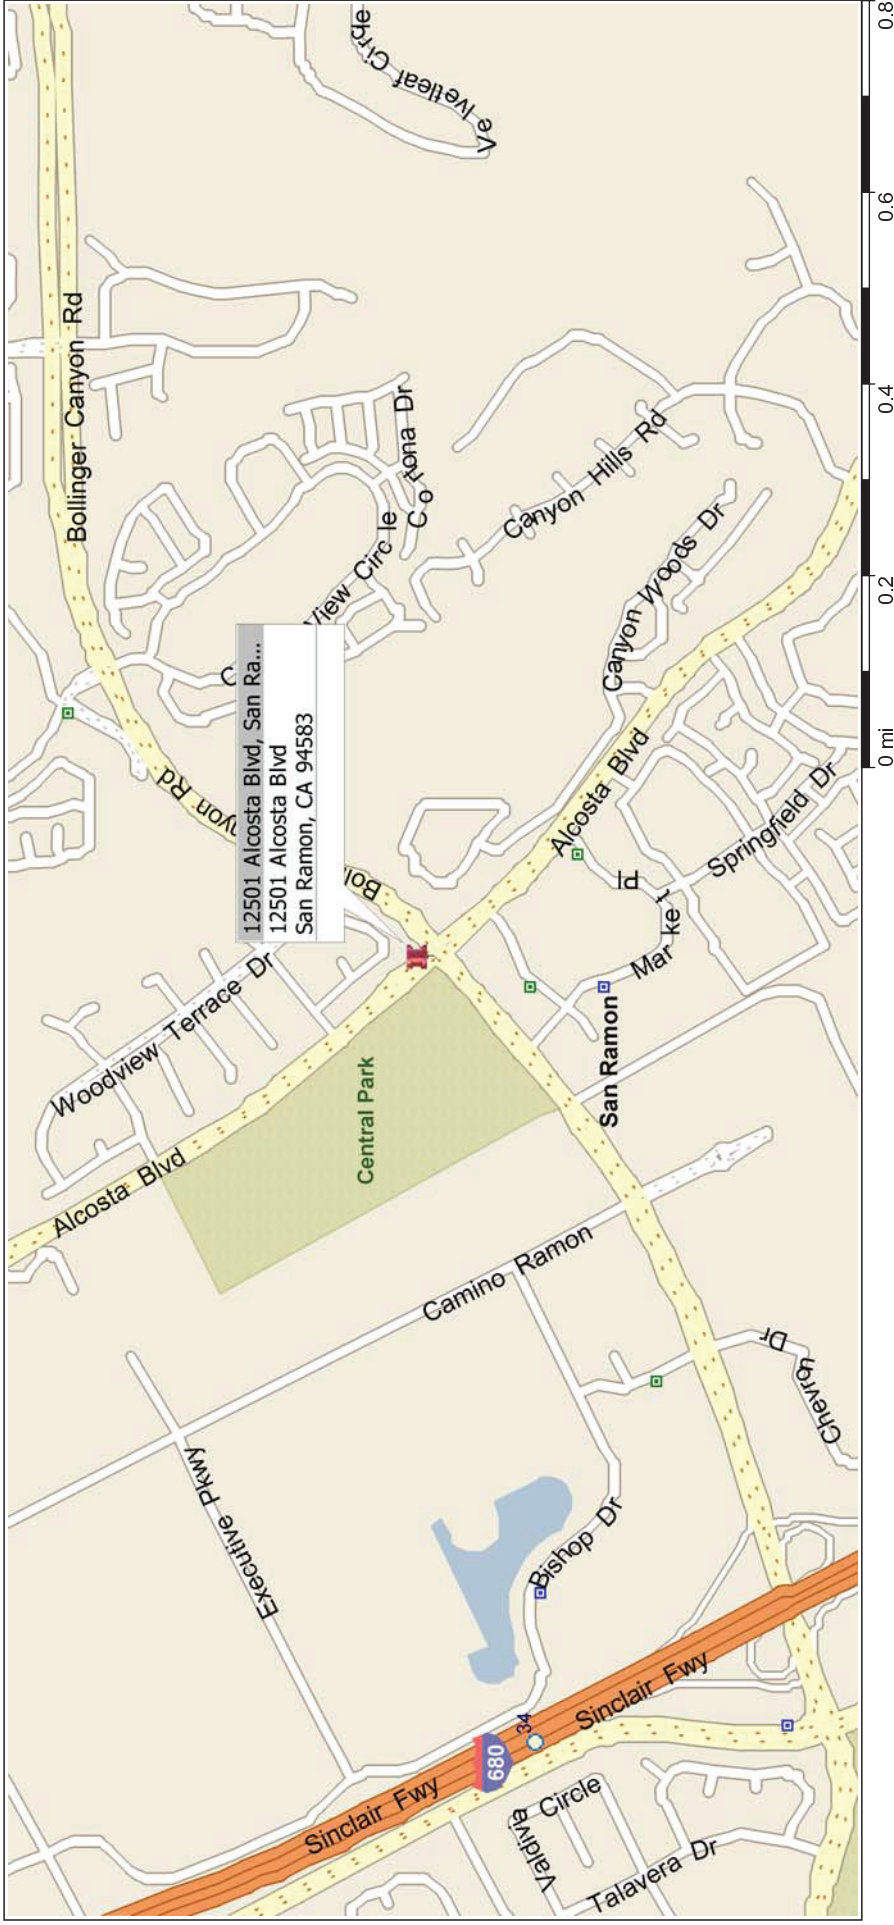

San Ramon, California, United States

733 - CENTRAL PARK - SAN RAMON

FROM 680 NORTH OR SOUTH, EXIT BOLLINGER CANYON RD, GO EAST ON BOLLINGER CANYON RD, TURN LEFT ONTO ALCOSTA BLVD, JOB SITE 12501 ALCOSTA BLVD.