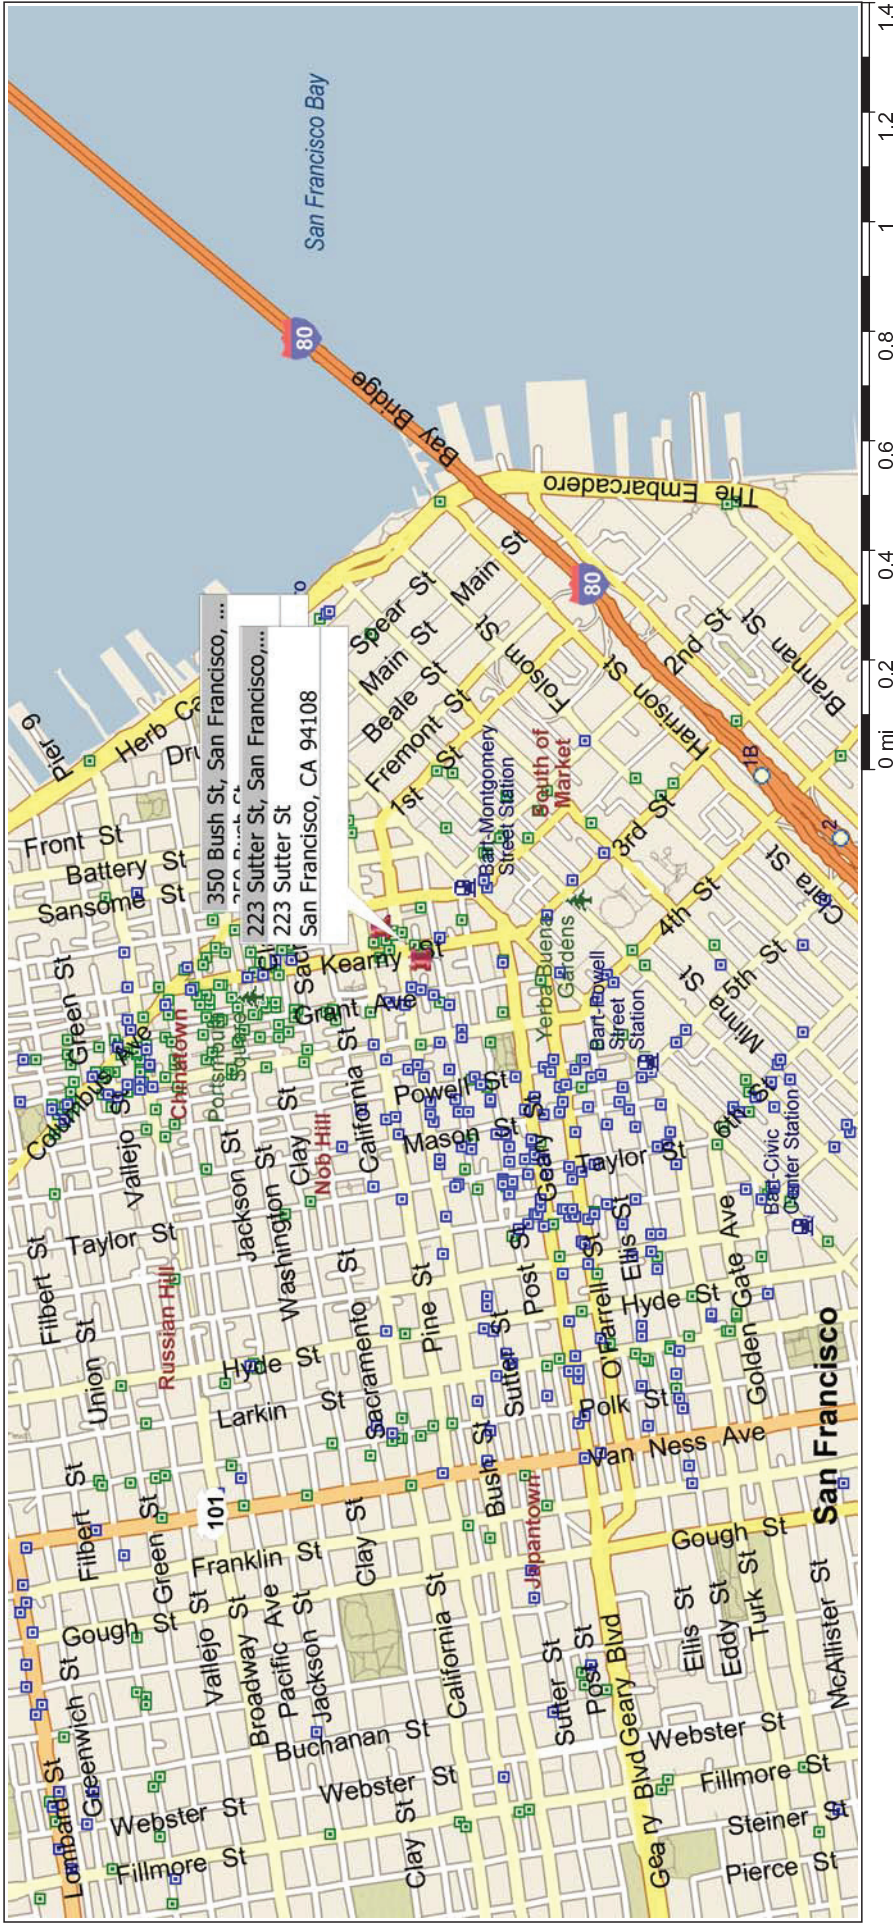

# San Francisco, California, United States

731 - 350 BUSH STREET - SAN FRANCISCO

TAKE THE BAY BRIDGE, EXIT AT FREMONT ST/FOLSOM ST, STAY LEFT ON RAMP TO MERGE ONTO FREMONT ST, TURN LEFT ONTO HOWARD ST, TURN RIGHT ONTO 3RD ST, 3RD ST BECOMES KEARNY ST, TURN RIGHT ONTO BUSH ST, JOB SITE AT 350 BUSH ST.

USE: THE WHITEHOUSE PARKING GARAGE AT 223 SUTTER ST. \$21.00

FOLLOW DIRECTIONS OFF OF KEARNY ST, TURN LEFT ONTO SUTTER ST. PARK & WALK TO JOB SITE.

Copyright © and (P) 1988-2009 Microsoft Corporation and/or its suppliers. All rights reserved. <http://www.microsoft.com/streets/>  
Certain mapping and direction data © 2009 NAVTEQ. All rights reserved. The Data for areas of Canada includes information taken with permission from Canadian authorities, including: © Her Majesty the Queen in Right of Canada, © Queen's Printer for Ontario. NAVTEQ and NAVTEQ ON BOARD are trademarks of NAVTEQ. © 2009 Tele Atlas North America, Inc. All rights reserved. Tele Atlas and Tele Atlas North America are trademarks of Tele Atlas, Inc. © 2009 by Applied Geographic Systems. All rights reserved.