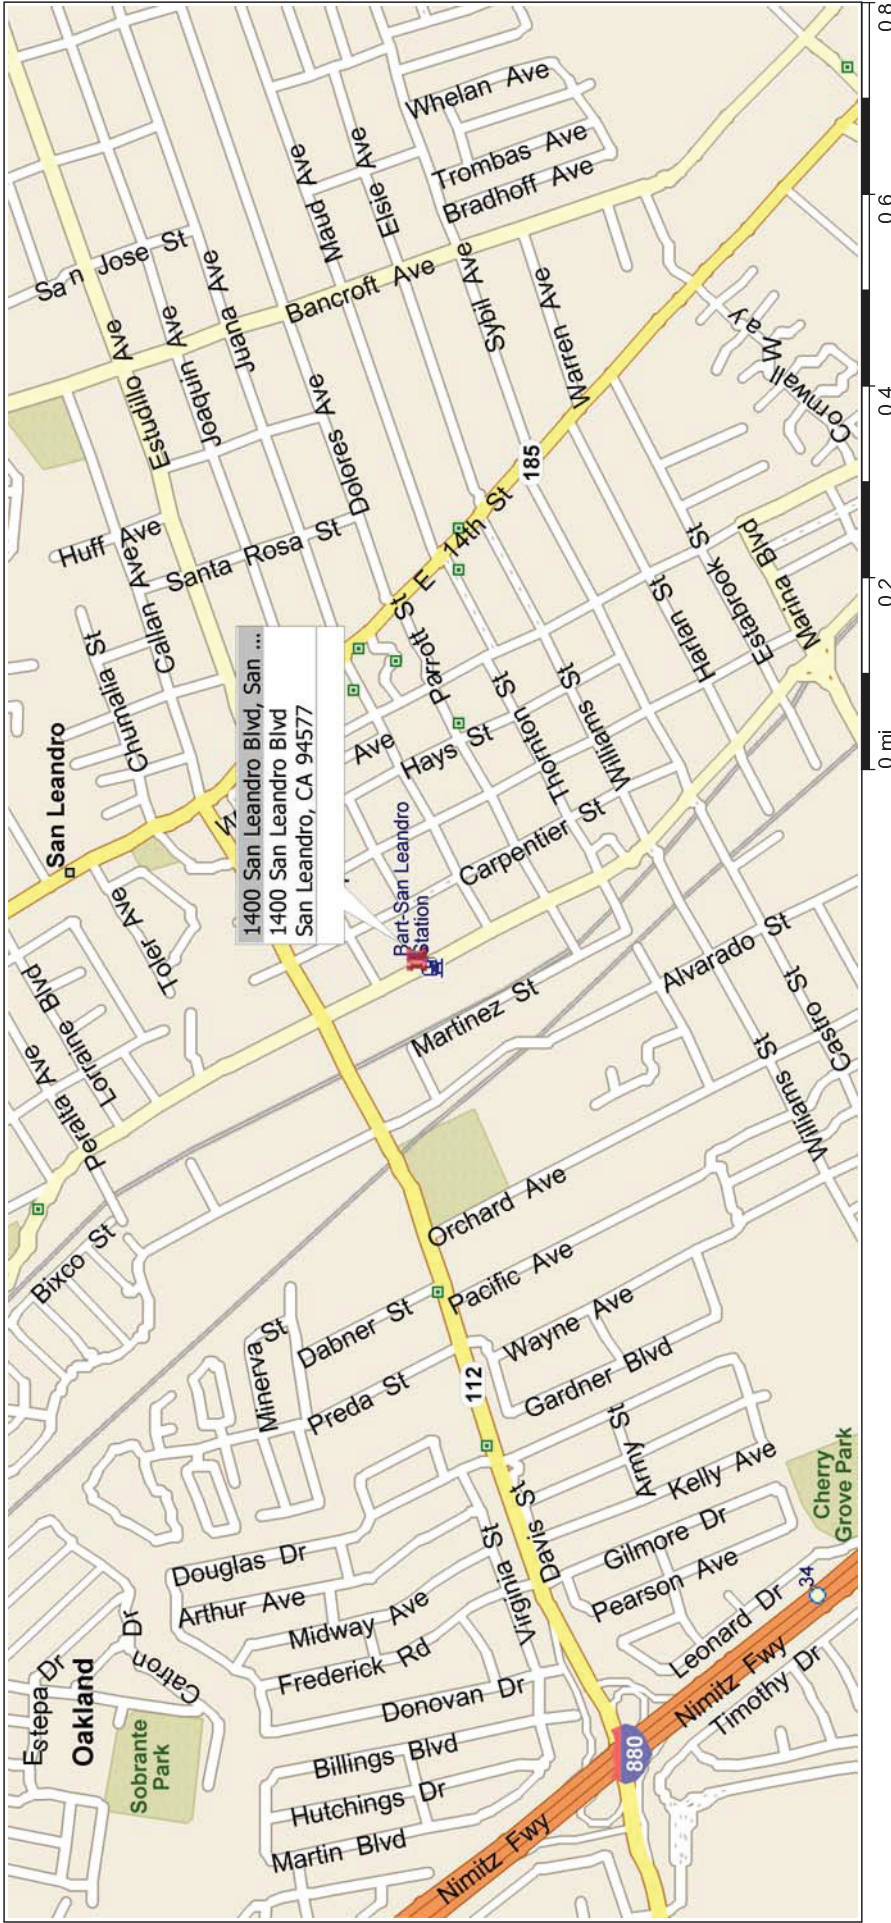

California, United States, North America

729 - CORNERSTONE - SAN LEANDRO

TAKE 680 NORTH TO 24 WEST TO 980 WEST TO 880 SOUTH, EXIT AT DAVIS ST, TURN LEFT, TURN RIGHT, TURN RIGHT ONTO SAN LEANDRO BLVD, MAKE A U-TURN AT W JUANA AVE, JOB SITE AT 1400 SAN LEANDRO BLVD.

OR TO AVOID U-TURN

EXIT AT MARINA BLVD, TURN LEFT, TURN LEFT ONTO SAN LEANDRO BLVD.