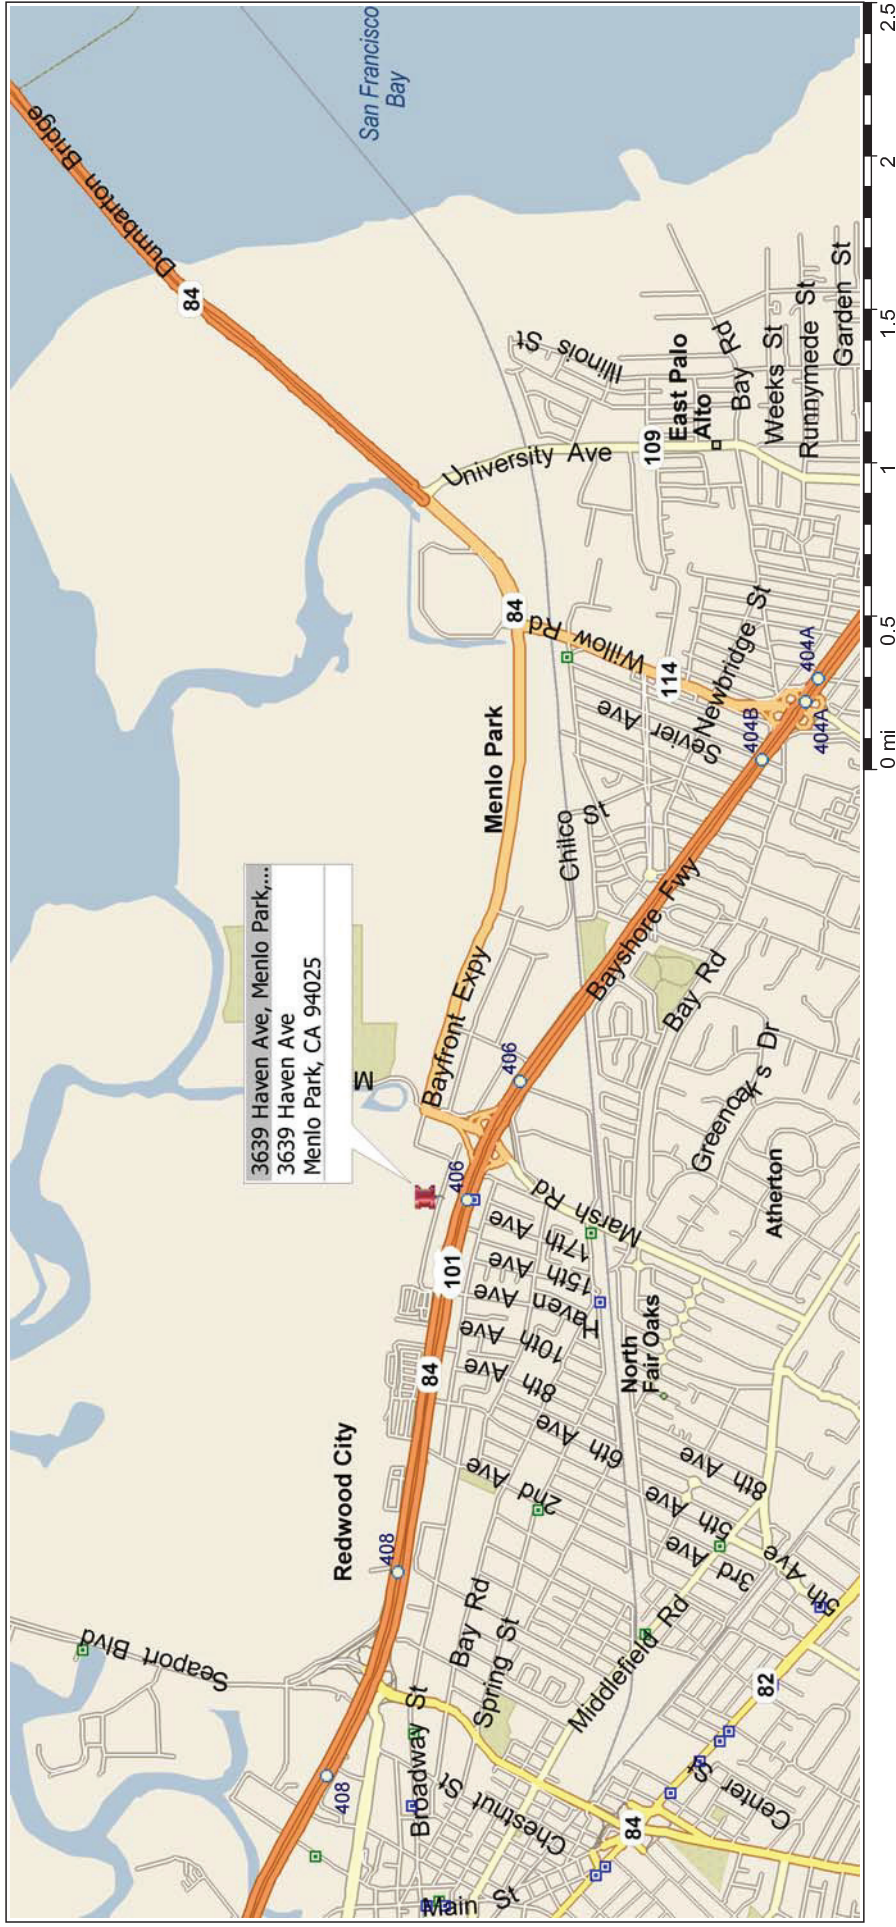

Menlo Park, California, United States

727 - MENLO APARTMENTS PARKING STRUCTURE - MENLO PARK

TAKE 880 SOUTH TO CA-84 WEST/DUMBARTON BRIDGE, STAY STRAIGHT TO GO ONTO HAVEN AVE, JOB SITE AT 3639 HAVEN AVE ON THE RIGHT.