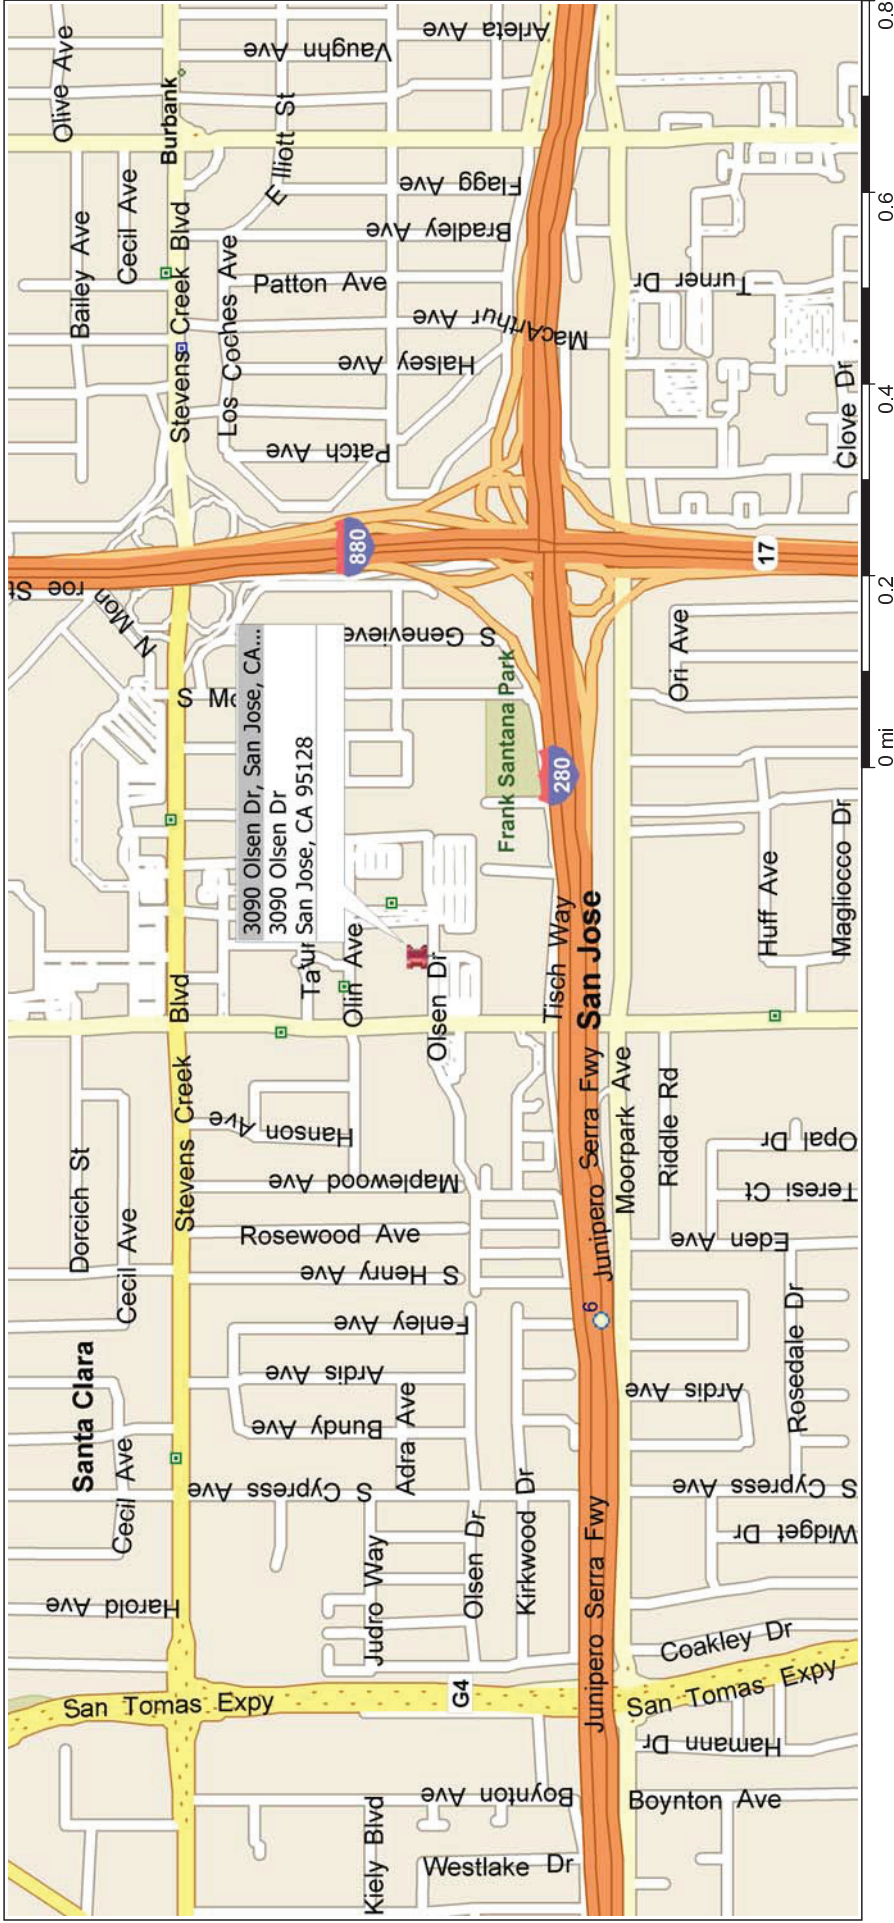

California, United States, North America

725 - SANTANA ROW, LOT 11 - SAN JOSE

TAKE 880 SOUTH, EXIT STEVENS CREEK BLVD, TURN RIGHT ONTO STEVENS CREEK BLVD, TURN LEFT ONTO WINCHESTER BLVD, TURN LEFT ONTO OLSEN DR, JOB SITE AT 3090 OLSEN DR.