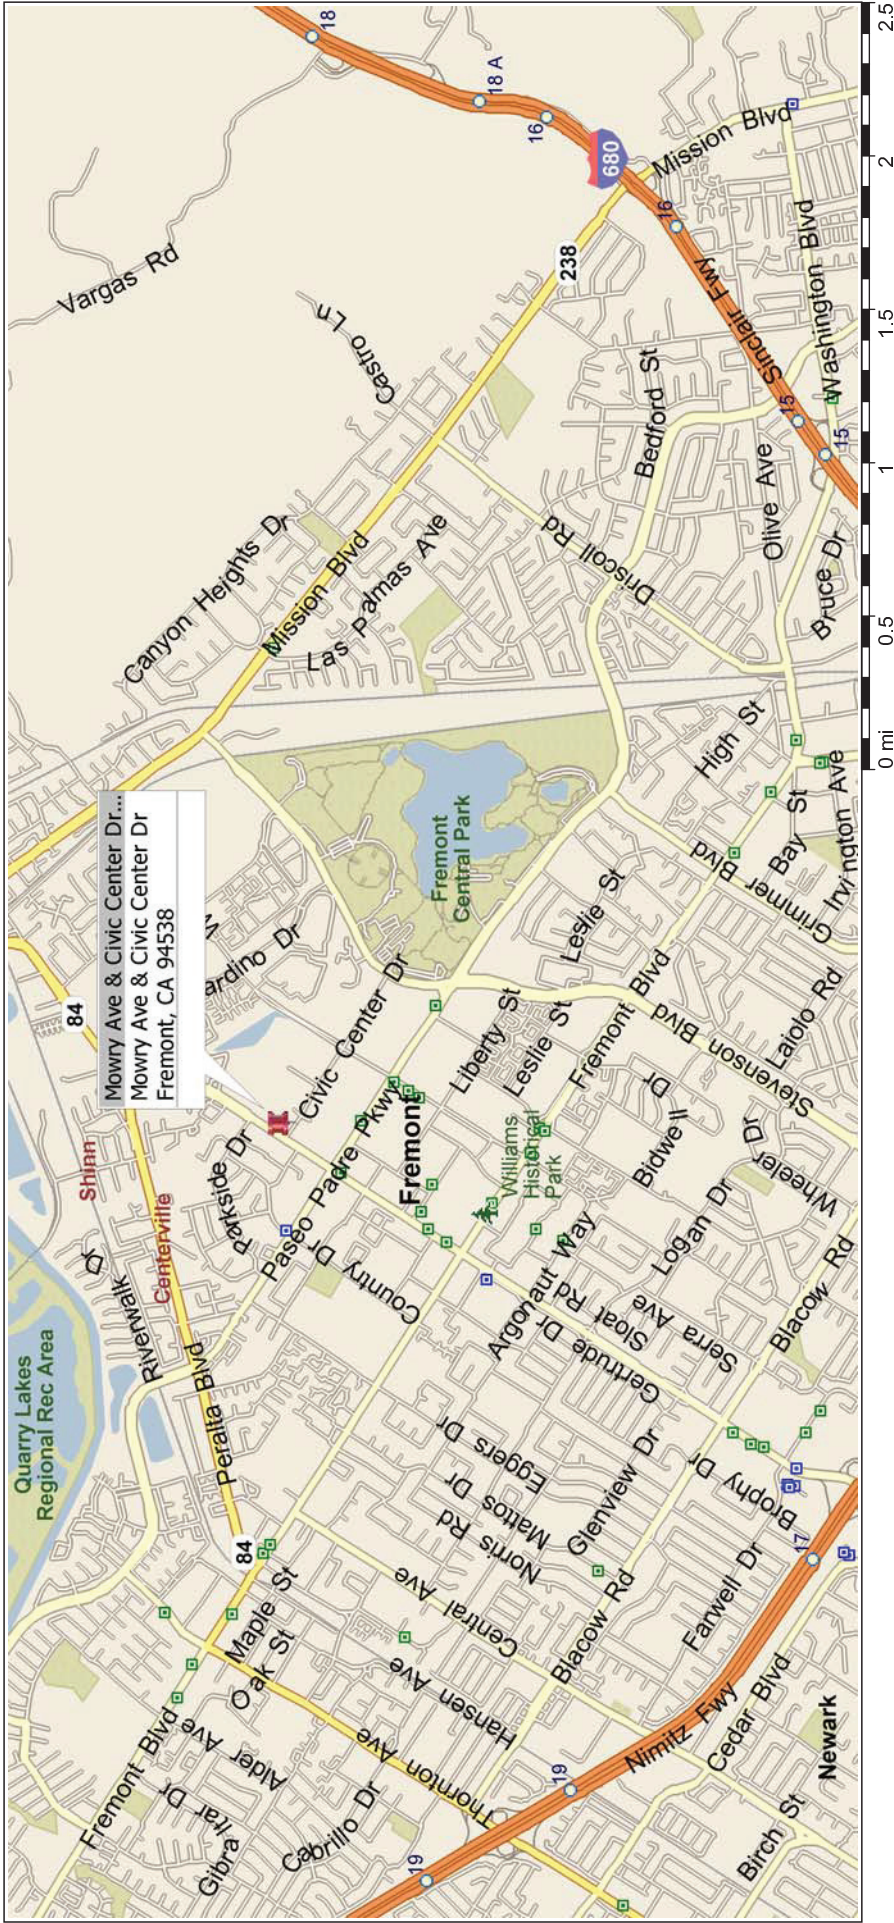

# Centerville, Fremont, California

724 - WASHINGTON HOSPITAL PARKING STRUCTURE - FREMONT

TAKE 680 SOUTH TO 24 WEST TO 980 WEST TO 880 SOUTH, EXIT AT MOWRY AVE, TURN LEFT ONTO MOWRY AVE, TURN RIGHT ONTO CIVIC CENTER DR, JOB SITE ON THE LEFT.

THIS IS THE TRUCK ROUTE. TRUCKS MUST ENTER AND EXIT TO AND FROM 880 AND CAN ALSO USE STEVENSON BLVD.