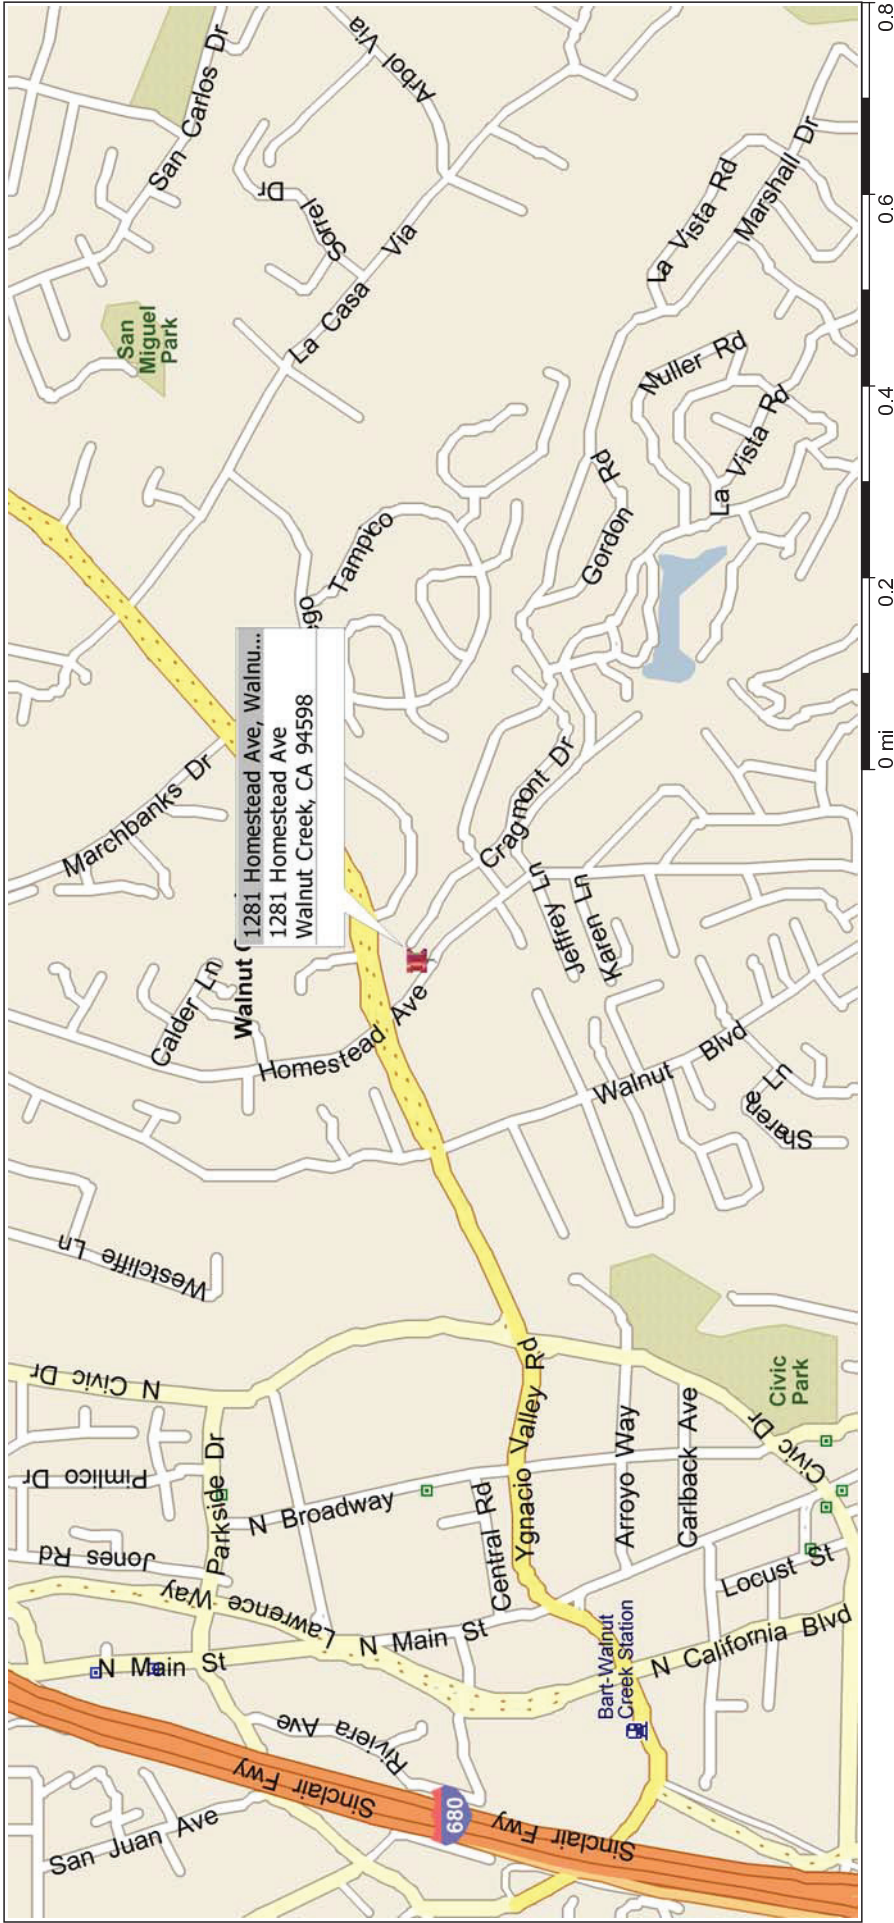

Walnut Creek, California, United States

723 - HOMESTEAD TERRACE - WALNUT CREEK

FROM 680 SOUTH EXIT N MAIN ST, KEEP RIGHT AT RAMP TOWARDS N MAIN ST SOUTH, MERGE ONTO N MAIN ST, TURN LEFT ONTO YGNACIO VALLEY RD, TURN RIGHT ONTO HOMESTEAD AVE, JOB SITE AT 1281 HOMESTEAD AVE.

FROM 680 NORTH, EXIT YGNACIO VALLEY RD, TURN RIGHT, TURN RIGHT ONTO HOMESTEAD AVE, JOB SITE AT 1281 HOMESTEAD AVE.