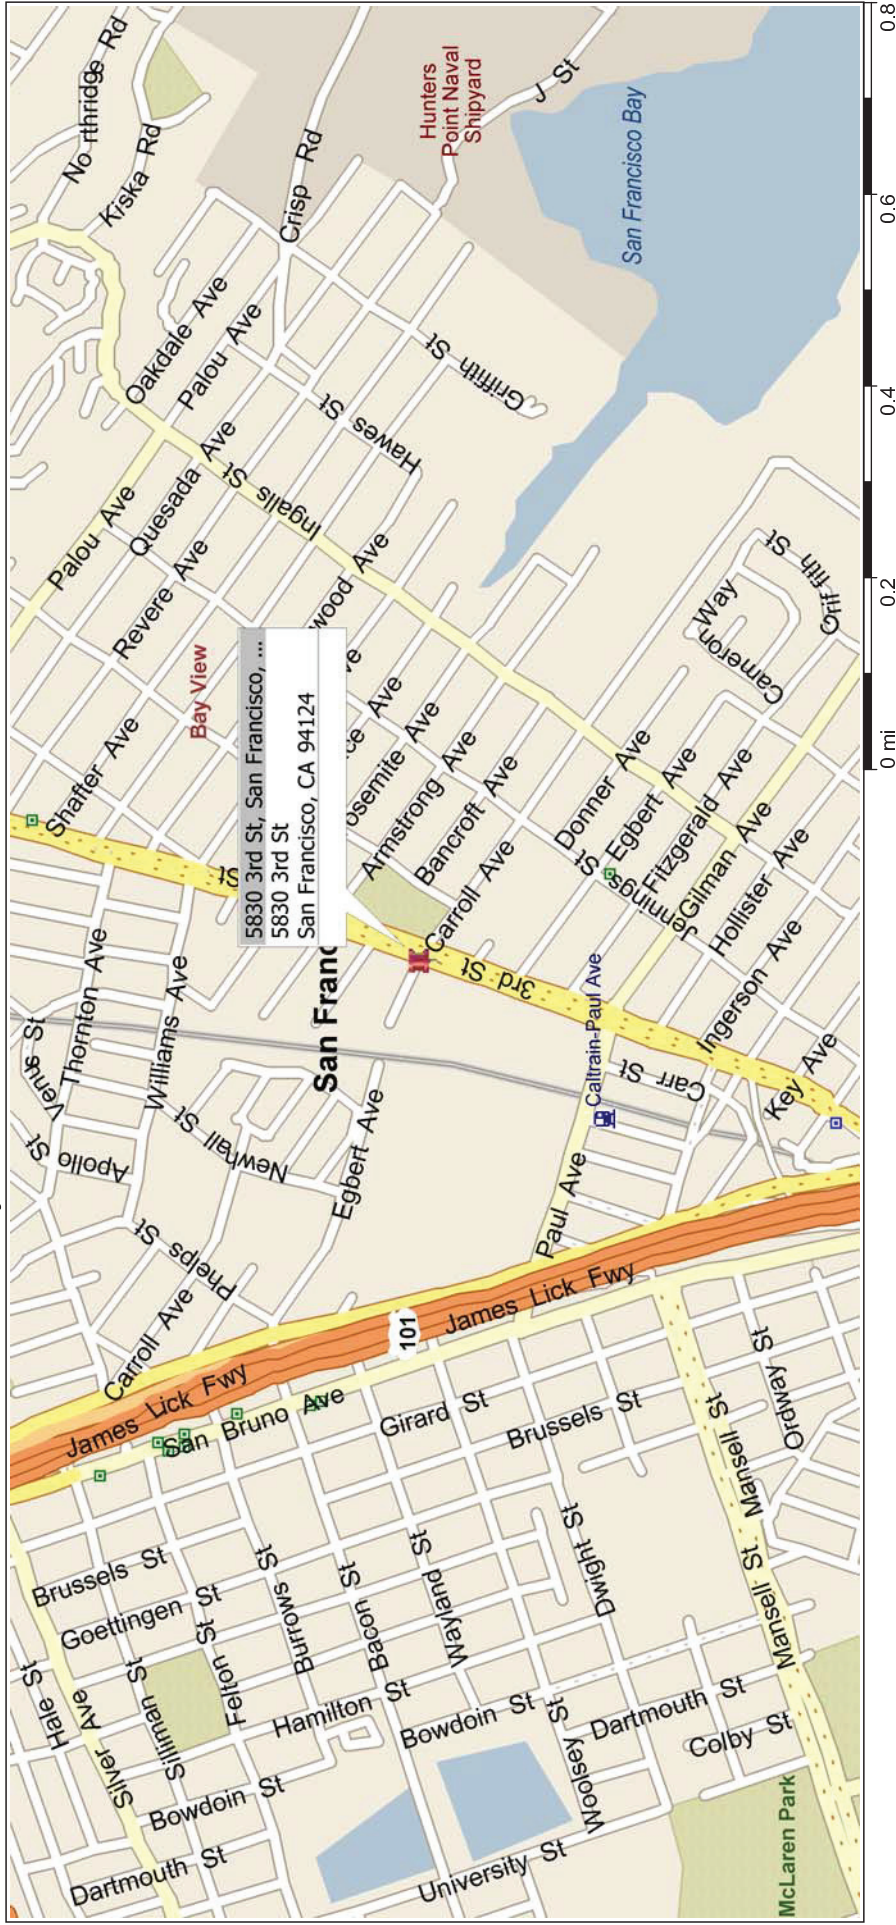

Bay View, San Francisco, California

722 - 5830 THIRD STREET - SAN FRANCISCO

TAKE THE BAY BRIDGE TO 101 SOUTH, EXIT AT C CHAVEZ ST, KEEP RIGHT AT RAMP TOWARDS BAYSHORE BLVD, MERGE ONTO BAYSHORE BLVD, TURN LEFT ONTO OAKDALE AVE, TURN RIGHT ONTO 3RD ST, JOB SITE AT 5830 3RD ST ON THE RIGHT.