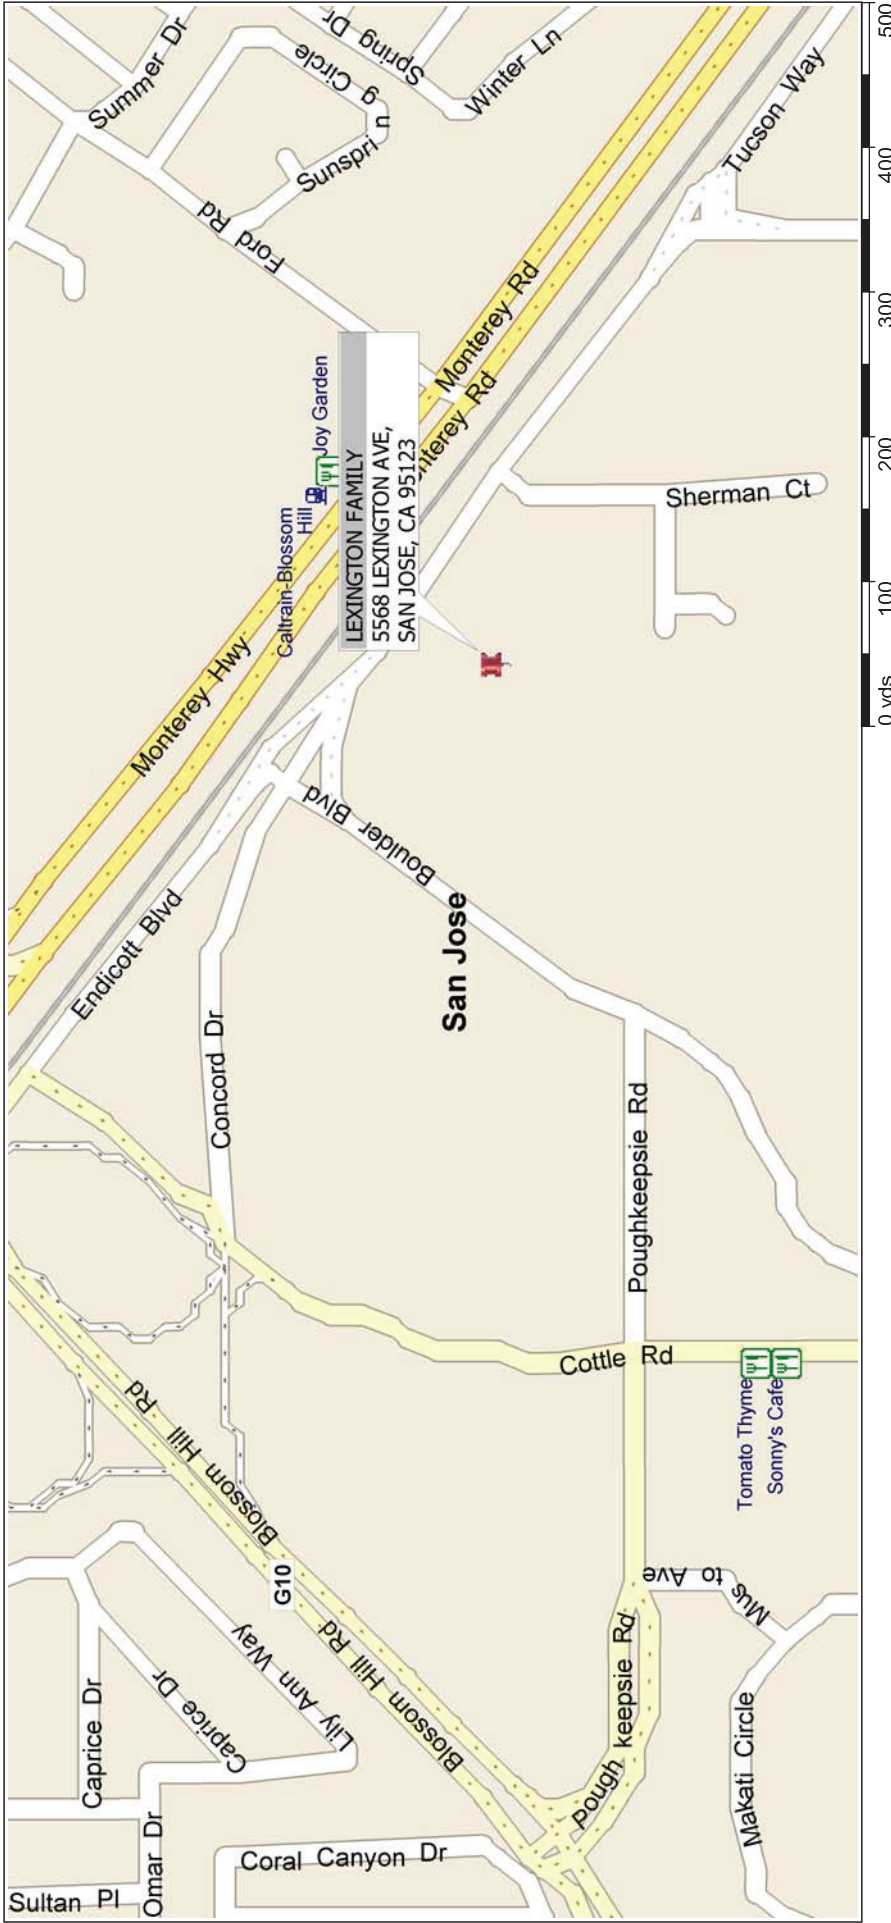

San Jose, California, United States

718 - LEXINGTON FAMILY PARKING STRUCTURE - SAN JOSE

TAKE 680 SOUTH TO 101 SOUTH, EXIT BLOSSOM HILL RD, TURN RIGHT, TURN LEFT ONTO POUGHKEEPSIE RD, POUGHKEEPSIE RD BECOMES GREAT OAKS PKWY, JOB SITE ON THE RIGHT JUST PAST RAMAC PARK.