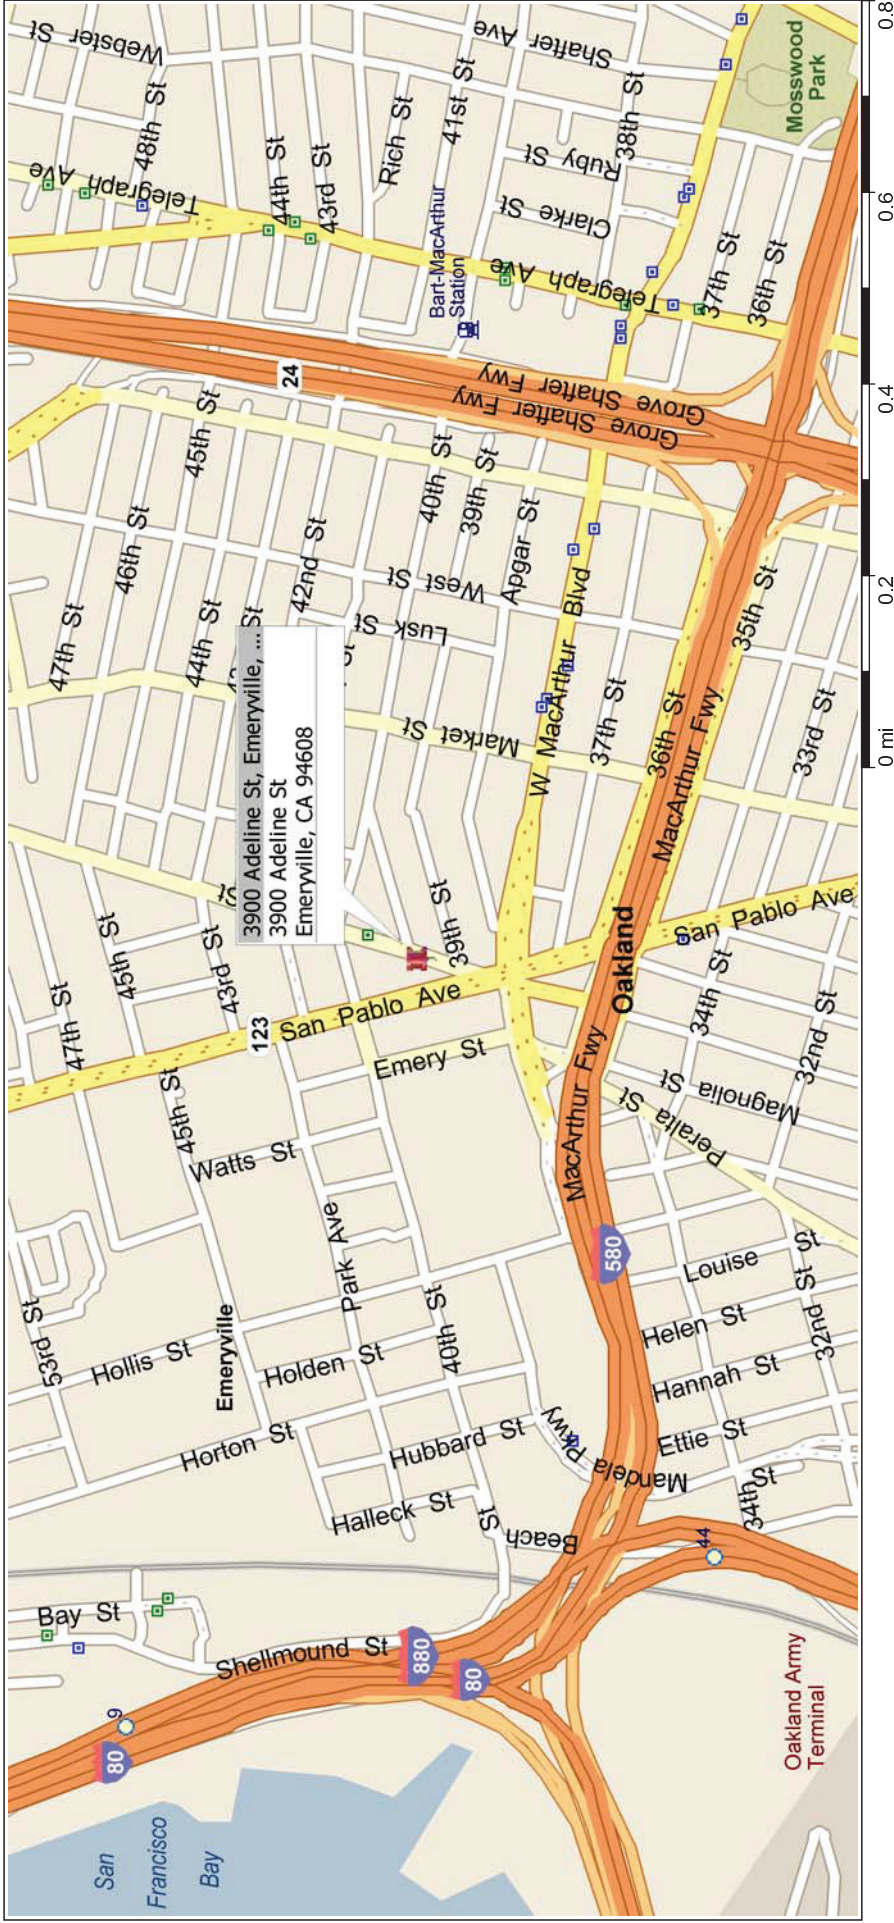

# Oakland, California, United States

715 - 3900 ADELINE STREET - EMERYVILLE

TAKE 680 SOUTH TO 24 WEST TO 580 WEST, EXIT MARKET ST/SAN PABLO AVE, TURN RIGHT ONTO SAN PABLO AVE, TURN RIGHT ONTO ADELINE ST, JOB SITE ON THE RIGHT AT 3900 ADELINE ST.