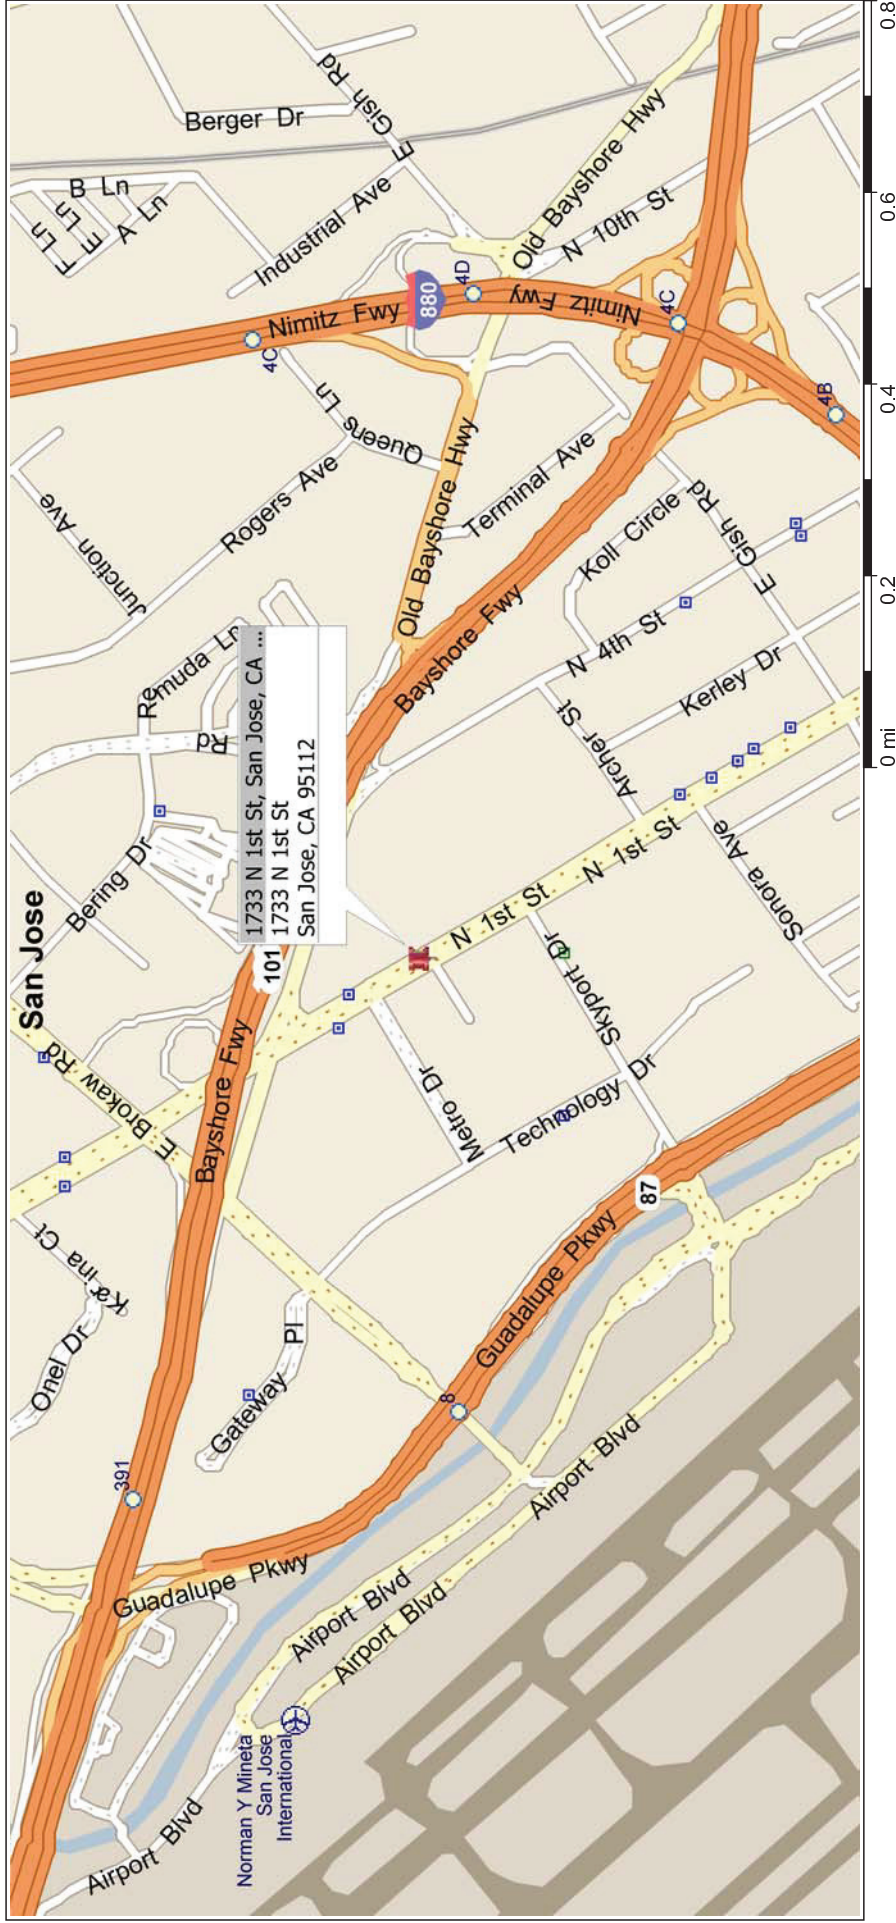

San Jose, California, United States

714 - CENTURY CENTER TOWERS - SAN JOSE

TAKE 880 SOUTH, EXIT AT BROKAW RD, KEEP RIGHT ON RAMP, MERGE ONTO E BROKAW RD, TURN LEFT ONTO N 1ST ST, JOB SITE ON THE RIGHT AT 1733 N 1ST ST.