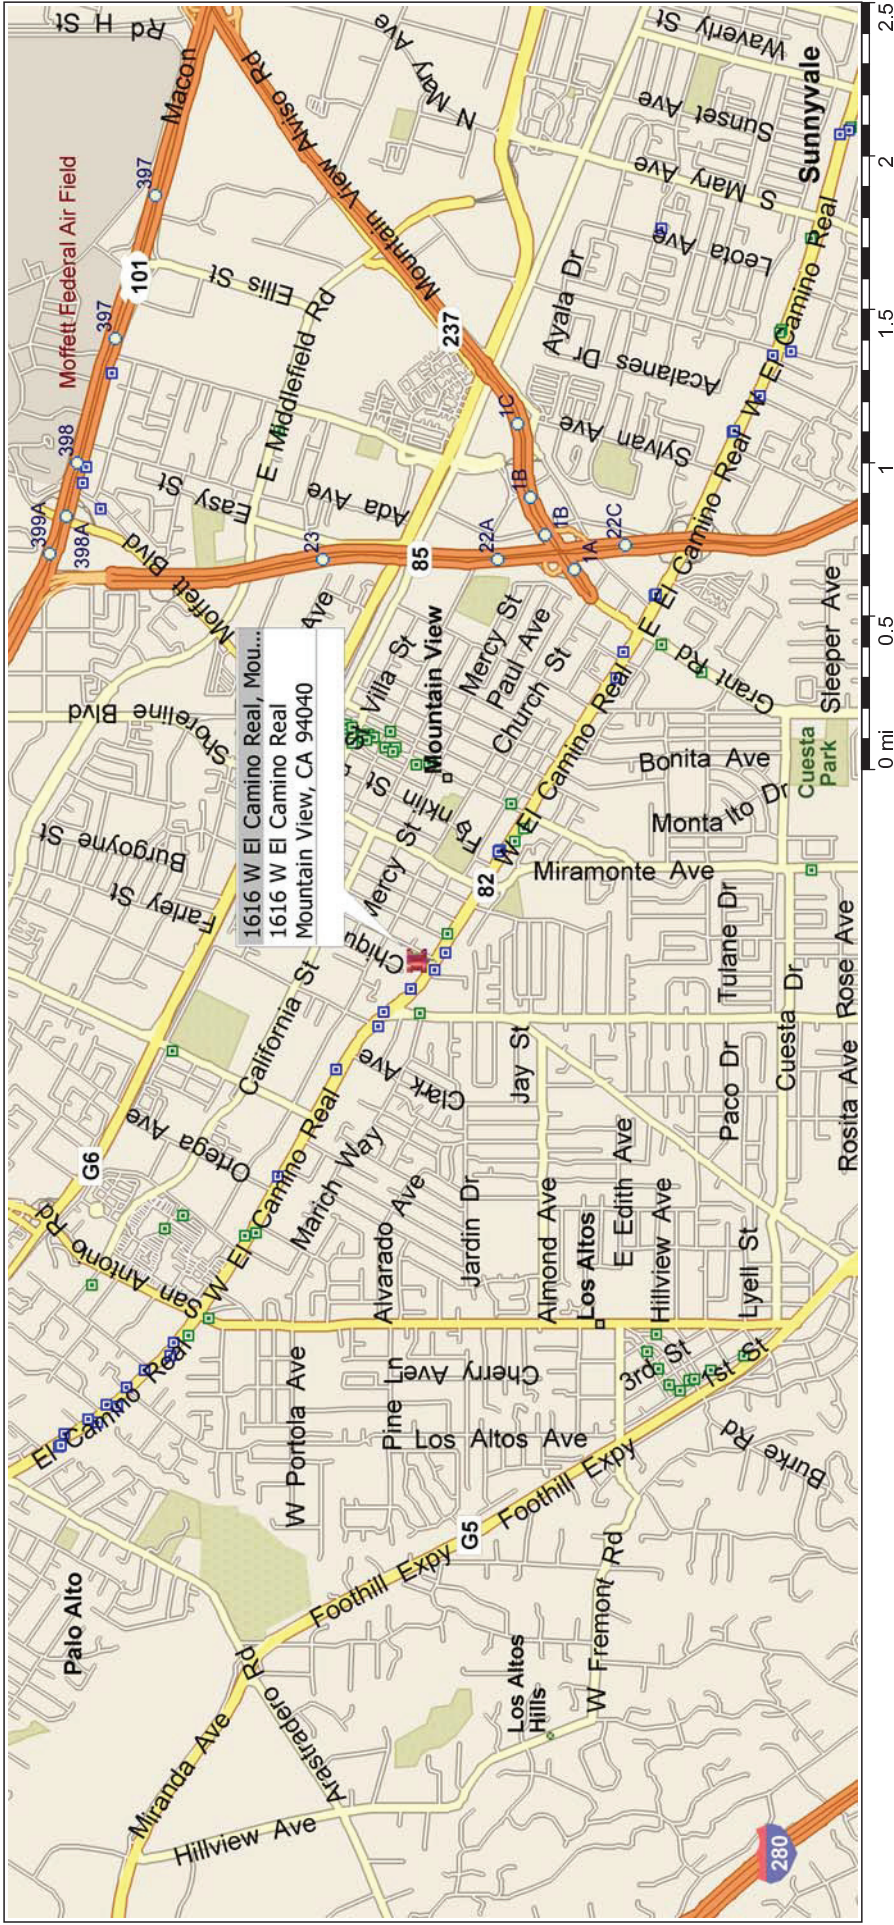

California, United States, North America

713 - MONTROSE EAST APARTMENTS - MOUNTAIN VIEW

TAKE 680 SOUTH OR 880 SOUTH TO 237 WEST, TURN RIGHT ONTO W EL CAMINO REAL/CA-82, JOB SITE AT 1616 W EL CAMINO REAL ON THE RIGHT.

Copyright © and (P) 1988-2009 Microsoft Corporation and/or its suppliers. All rights reserved. <http://www.microsoft.com/streets/>
 Certain mapping and direction data © 2009 NAVTEQ. All rights reserved. The Data for areas of Canada includes information taken with permission from Canadian authorities, including: © Her Majesty the Queen in Right of Canada, © Queen's Printer for Ontario, NAVTEQ and NAVTEQ ON BOARD are trademarks of NAVTEQ. © 2009 Tele Atlas North America, Inc. All rights reserved. Tele Atlas and Tele Atlas North America are trademarks of Tele Atlas, Inc. © 2009 by Applied Geographic Systems. All rights reserved.