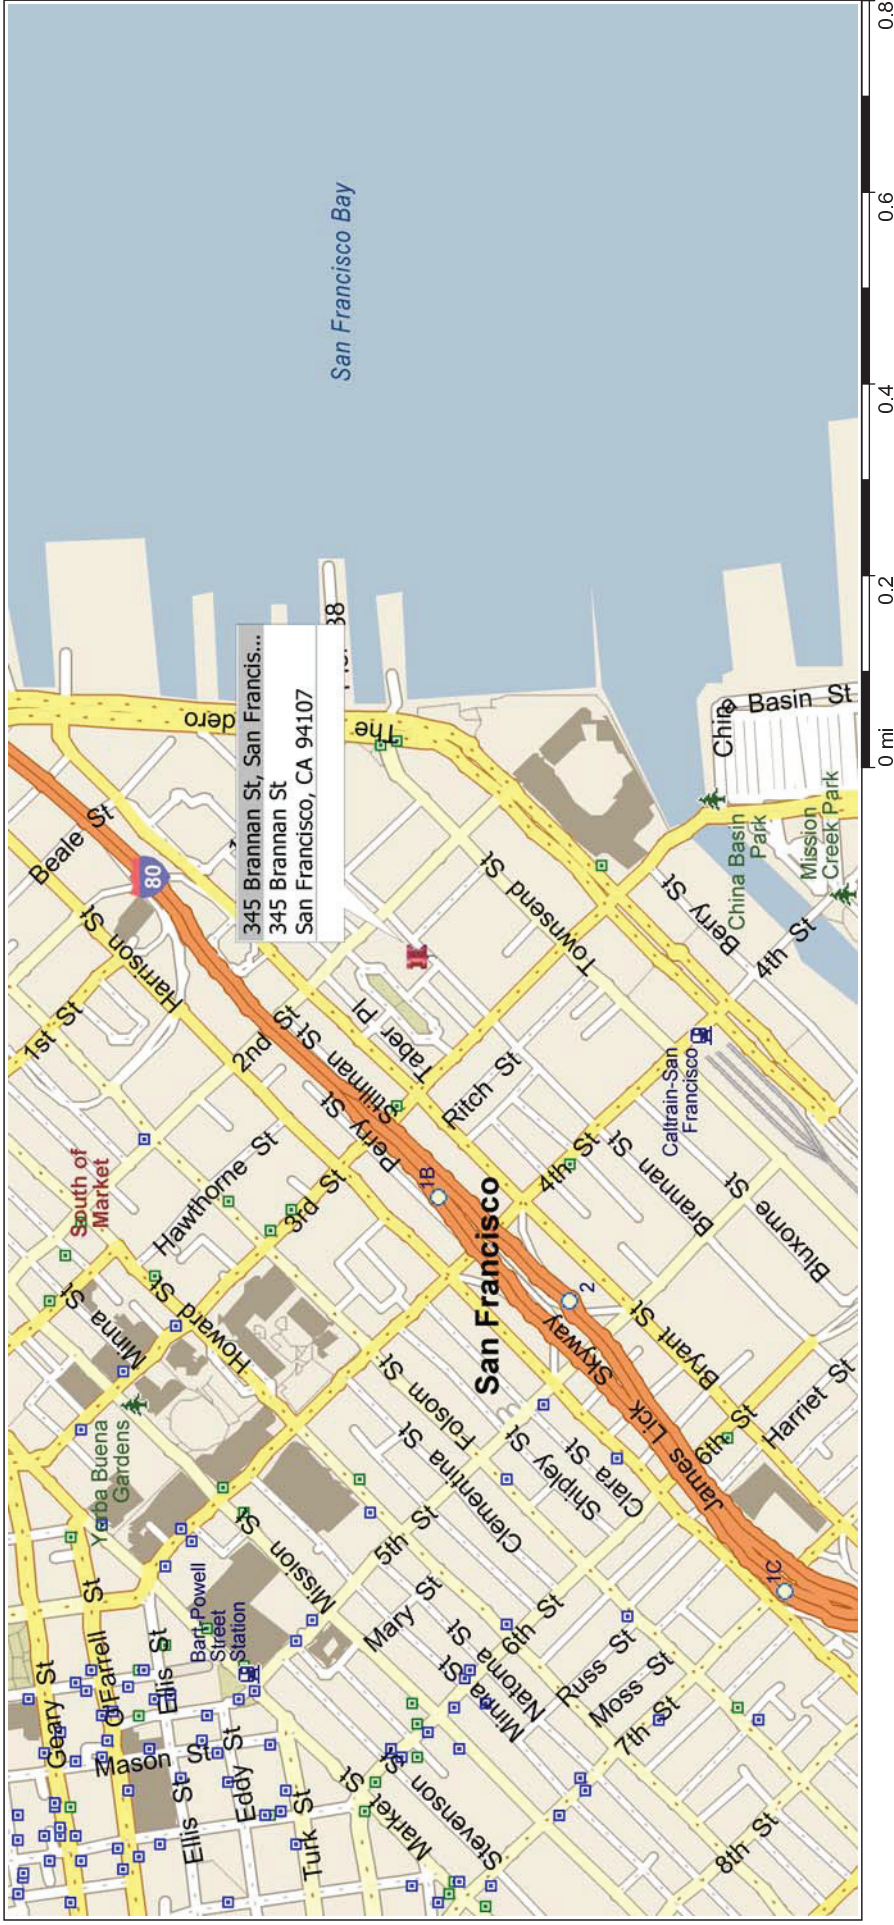

# San Francisco, California, United States

## 705 - 345 BRANNAN STREET - SAN FRANCISCO

TAKE THE BAY BRIDGE, EXIT AT HARRISON ST ON THE LEFT, TURN LEFT ONTO HARRISON ST, TURN LEFT ONTO 2ND ST, TURN RIGHT ONTO BRANNAN ST, JOB SITE AT 345 BRANNAN ST ON THE LEFT.