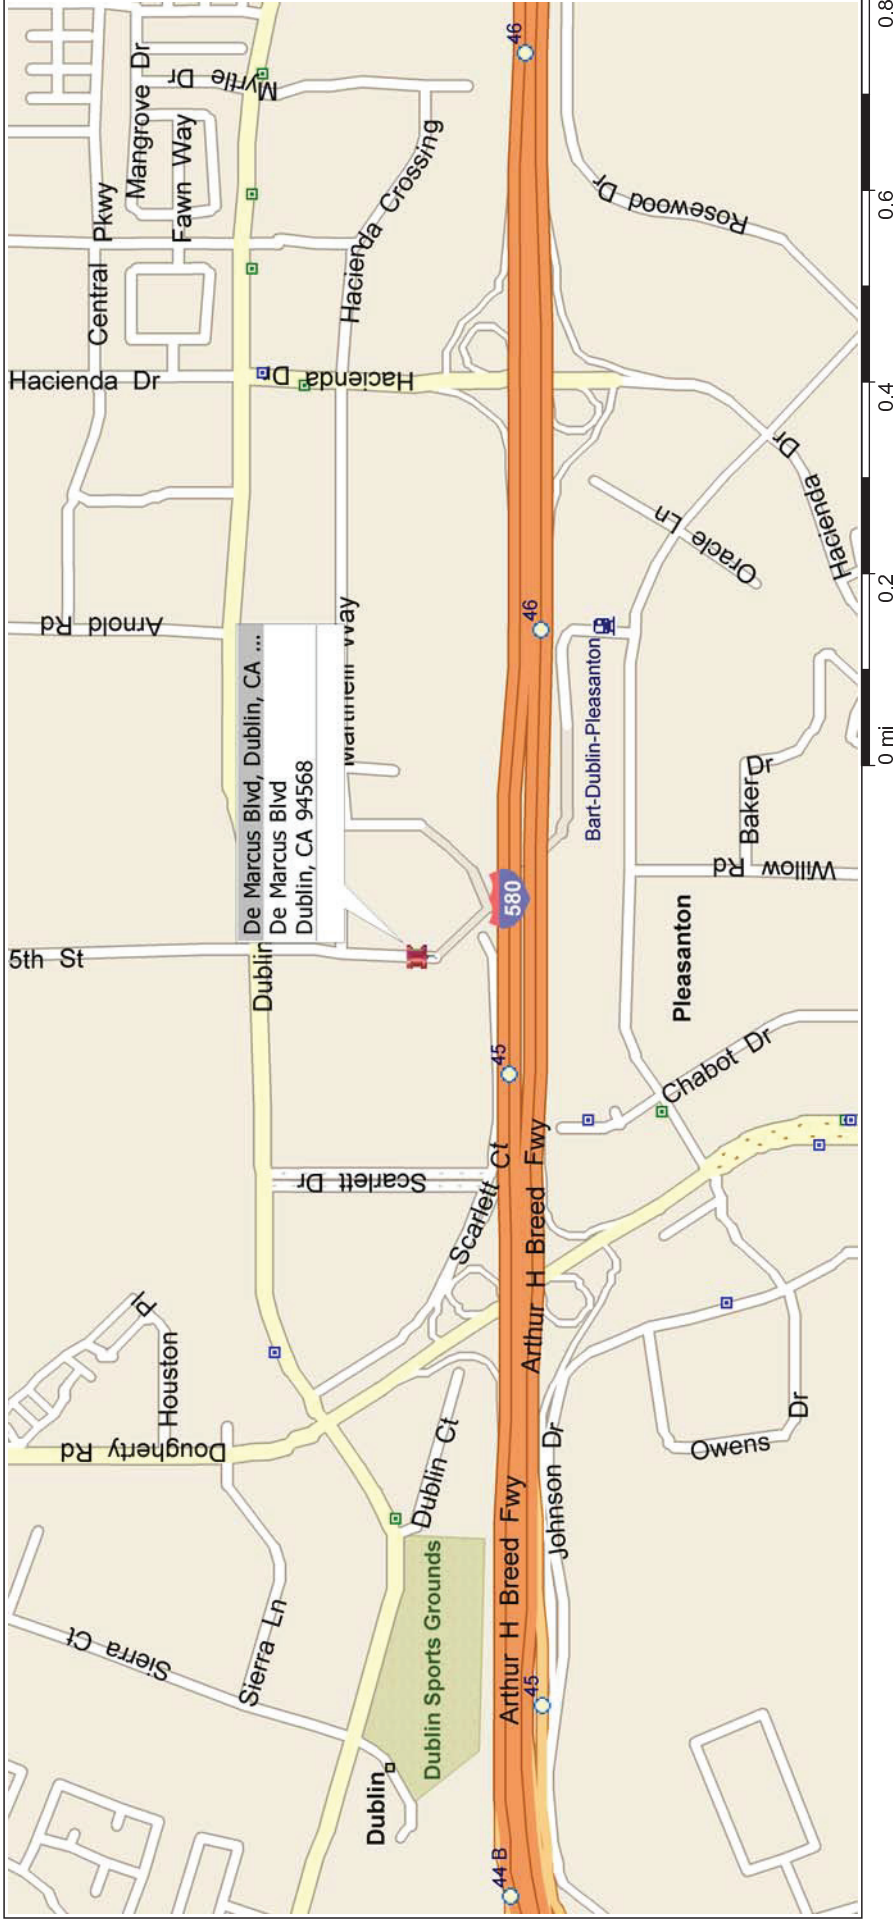

Dublin, California, United States

704 - AVALON DUBLIN PHASE 3 GARAGE - DUBLIN

580 EAST, EXIT HOPYARD RD/DOUGHERTY RD, TURN LEFT ONTO DOUGHERTY RD, TURN RIGHT ONTO DUBLIN BLVD, TURN RIGHT ONTO DE MARCUS BLVD, JOB SITE AT 5191 DE MARCUS BLVD.

580 WEST, EXIT HACIENDA DR, TURN RIGHT ONTO HACIENDA DR, TURN LEFT ONTO DUBLIN BLVD, TURN LEFT ONTO DE MARCUS BLVD, JOB SITE AT 5191 DE MARCUS BLVD.

Copyright © and (P) 1988-2009 Microsoft Corporation and/or its suppliers. All rights reserved. <http://www.microsoft.com/streets/>
Certain mapping and direction data © 2009 NAVTEQ. All rights reserved. The Data for areas of Canada includes information taken with permission from Canadian authorities, including: © Her Majesty the Queen in Right of Canada, © Queen's Printer for Ontario, NAVTEQ and NAVTEQ ON BOARD are trademarks of NAVTEQ. © 2009 Tele Atlas North America, Inc. All rights reserved. Tele Atlas and Tele Atlas North America are trademarks of Tele Atlas, Inc. © 2009 by Applied Geographic Systems. All rights reserved.