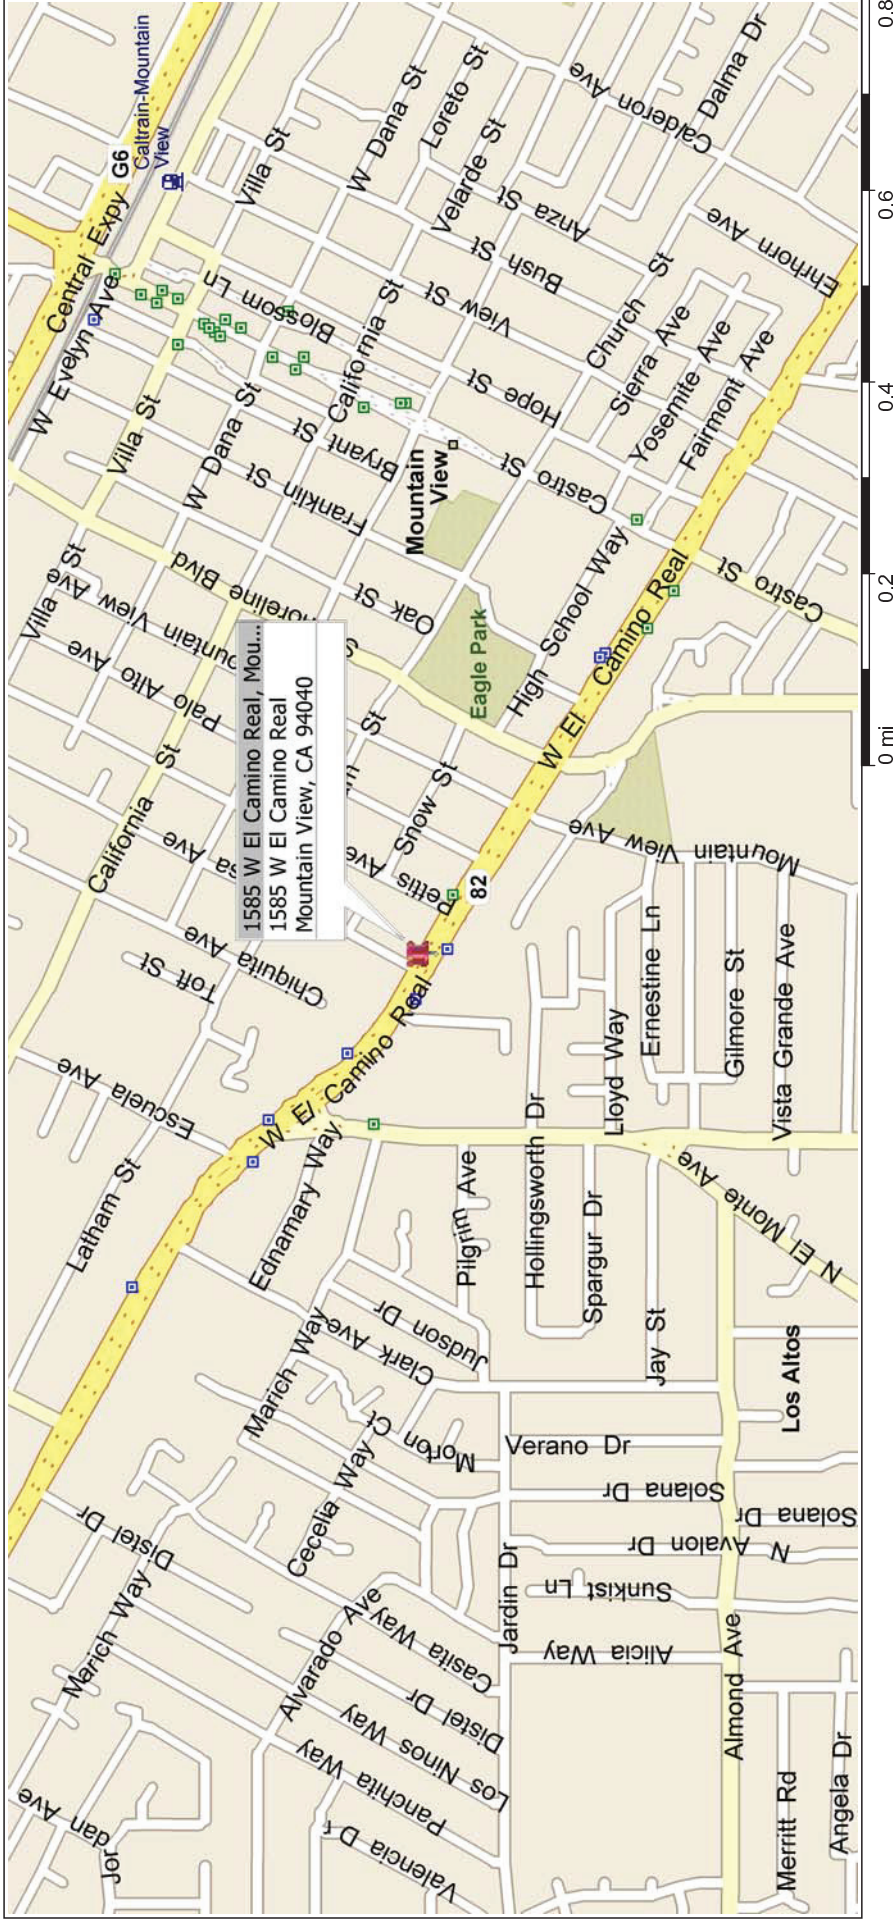

California, United States, North America

703 - MOUNTAIN VIEW STUDIOS - MOUNTAIN VIEW

TAKE 680 SOUTH TO 880 SOUTH TO 237 WEST, TURN RIGHT ONTO W EL CAMINO REAL/82, MAKE A U-TURN AT EL MONTE AVE ONTO W EL CAMINO REAL, JOB SITE AT 1581-1585 W EL CAMINO REAL ON THE RIGHT.