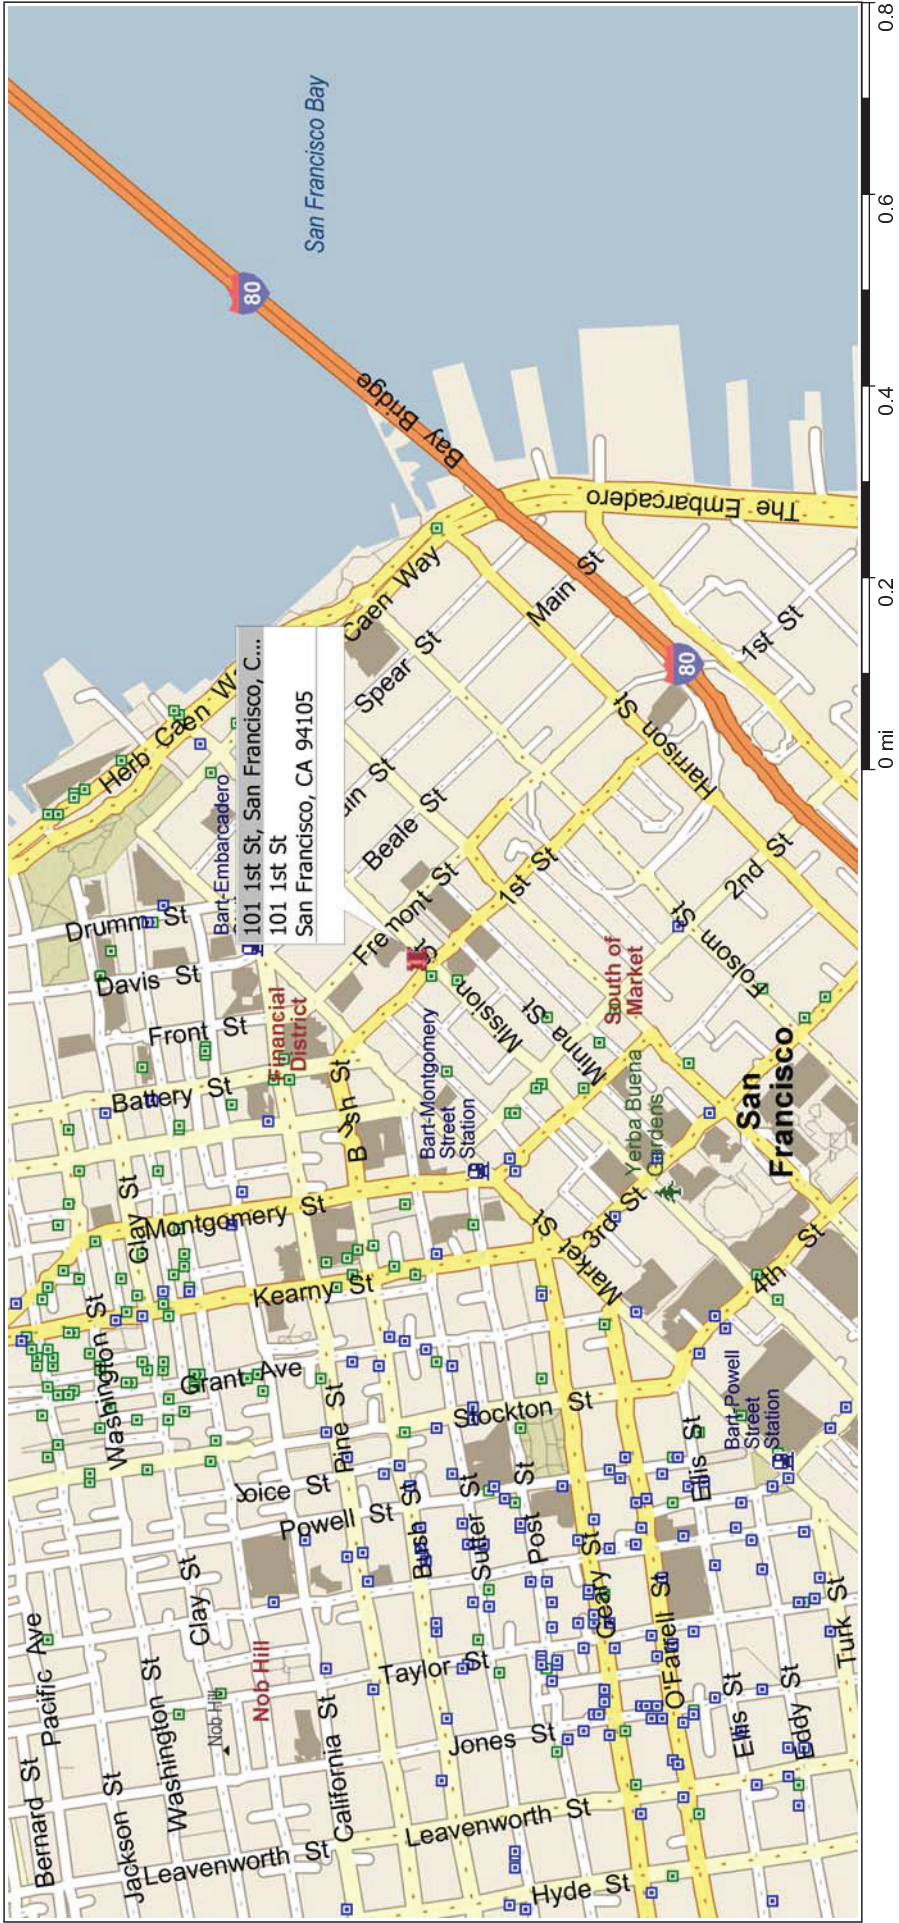

# Financial District, San Francisco, California

## 699 - TRANSBAY TOWER - SAN FRANCISCO

TAKE THE BAY BRIDGE, EXIT AT FREMONT ST/FOLSOM ST, MERGE ONTO FREMONT ST VIA THE RAMP ON THE LEFT, TURN LEFT ONTO HOWARD ST, TURN RIGHT ONTO 2nd ST, TURN RIGHT ONTO MISSION ST, TURN RIGHT ONTO 1st ST, JOB SITE AT 101 1st ST ON THE LEFT.

Copyright © and (P) 1988-2009 Microsoft Corporation and/or its suppliers. All rights reserved. <http://www.microsoft.com/streets/>  
Certain mapping and direction data © 2009 NAVTEQ. All rights reserved. The Data for areas of Canada includes information taken with permission from Canadian authorities, including: © Her Majesty the Queen in Right of Canada, © Queen's Printer for Ontario. NAVTEQ and NAVTEQ ON BOARD are trademarks of NAVTEQ. © 2009 Tele Atlas North America, Inc. All rights reserved. Tele Atlas and Tele Atlas North America are trademarks of Tele Atlas, Inc. © 2009 by Applied Geographic Systems. All rights reserved.