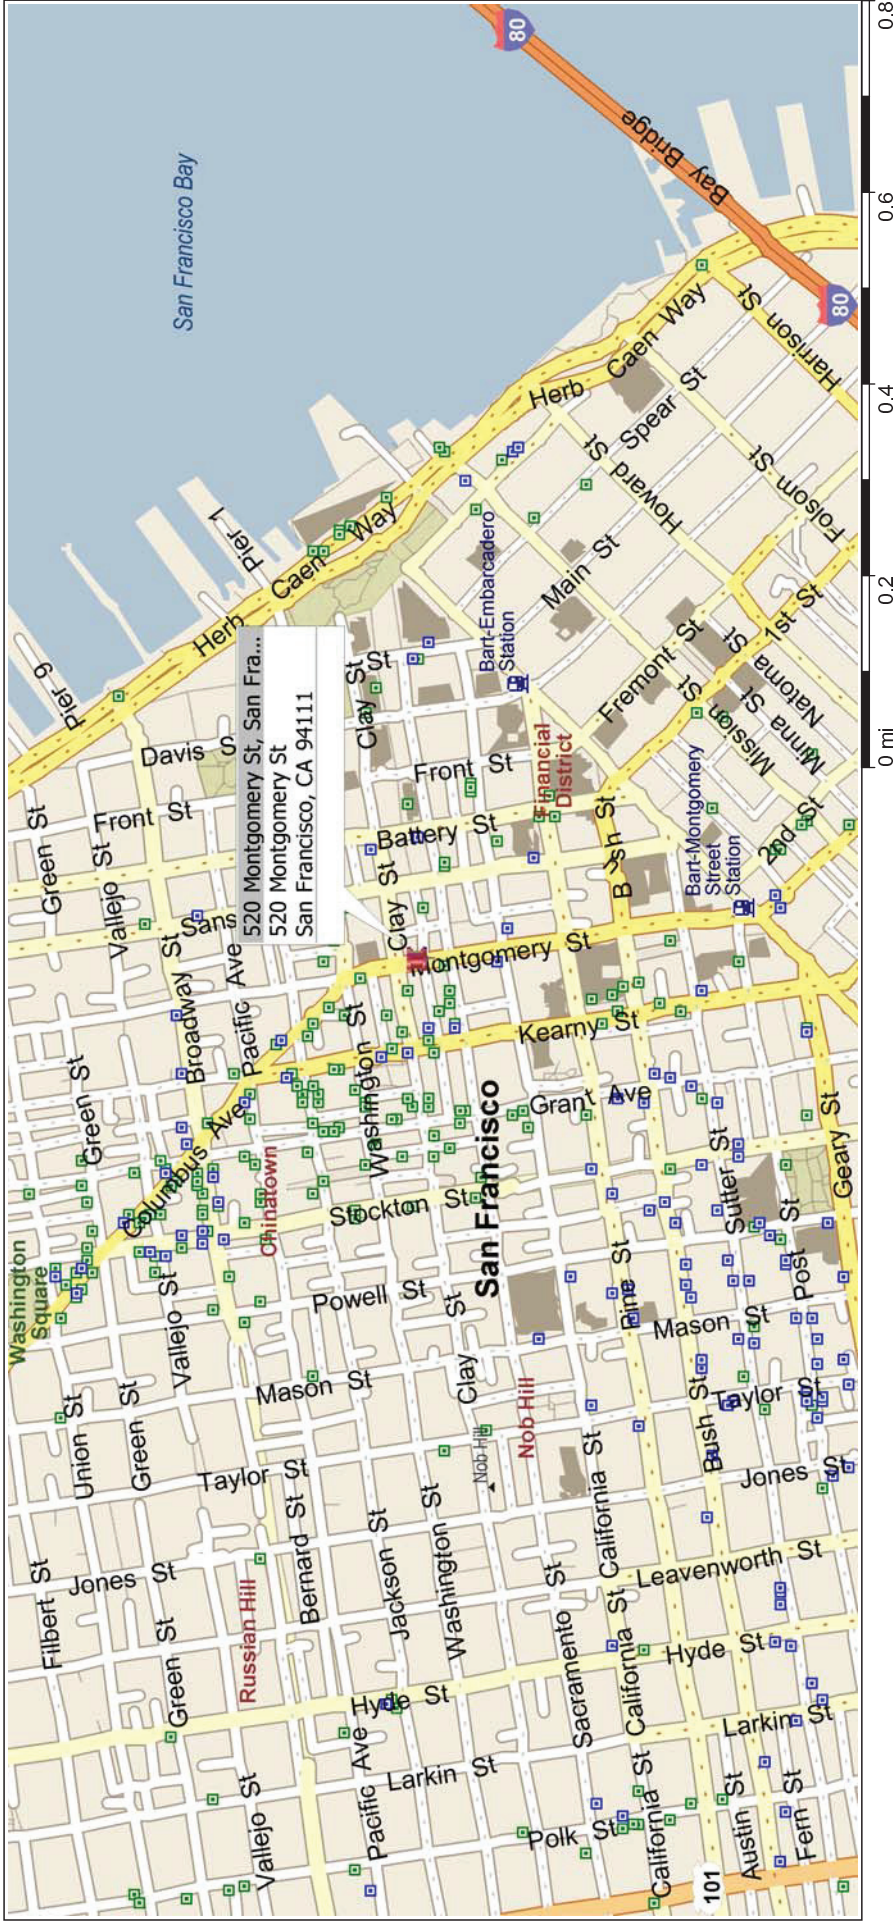

San Francisco, California, United States

698 - 520 MONTGOMERY ST - SAN FRANCISCO

TAKE THE BAY BRIDGE, EXIT AT FREMONT ST/FOLSOM ST, MERGE ONTO FREMONT ST VIA RAMP ON THE LEFT, FREMONT ST BECOMES FRONT ST, TURN LEFT ONTO CALIFORNIA ST, TURN RIGHT ONTO LEIDESDORFF ST, TURN LEFT ONTO COMMERCIAL ST, TURN LEFT ONTO MONTGOMERY ST, JOB SITE AT 520 MONTGOMERY ST.