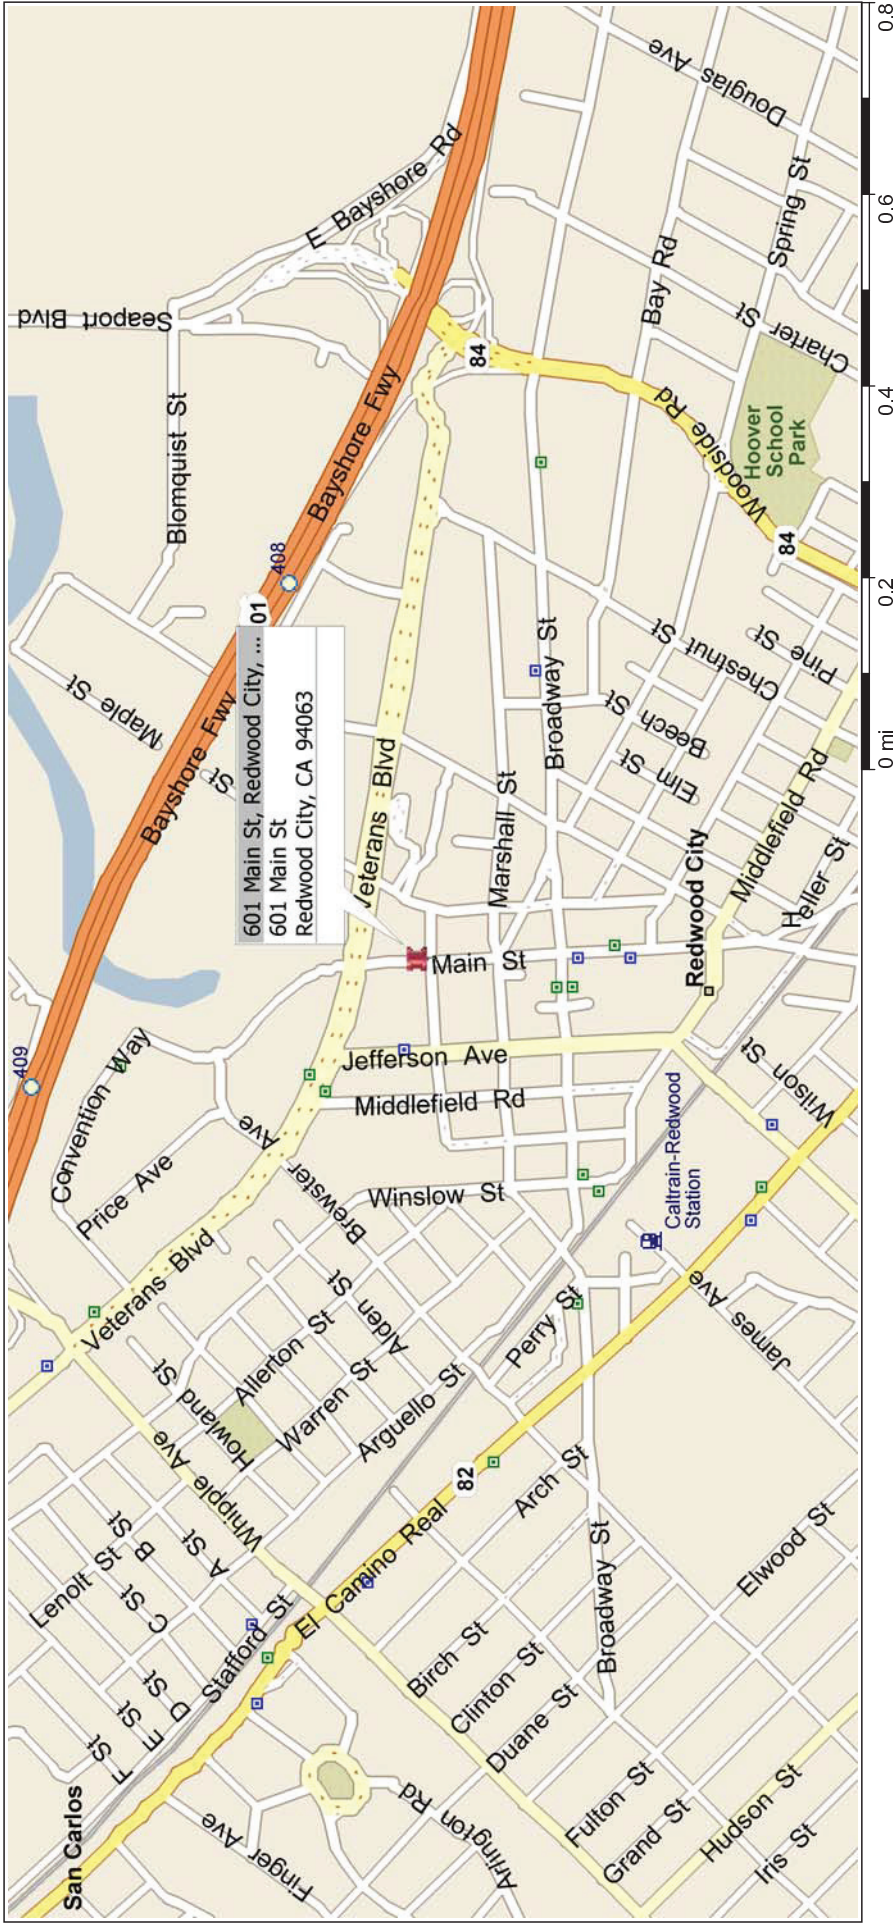

Redwood City, California, United States

697 MAIN & MARSHALL - REDWOOD CITY

TAKE THE SAN MATEO BRIDGE/92 WEST TO 101 SOUTH, EXIT AT WHIPPLE AVE, MERGE ONTO VETERANS BLVD, TURN RIGHT ONTO MAIN ST, JOB SITE AT 601 MAIN ST ON THE LEFT.