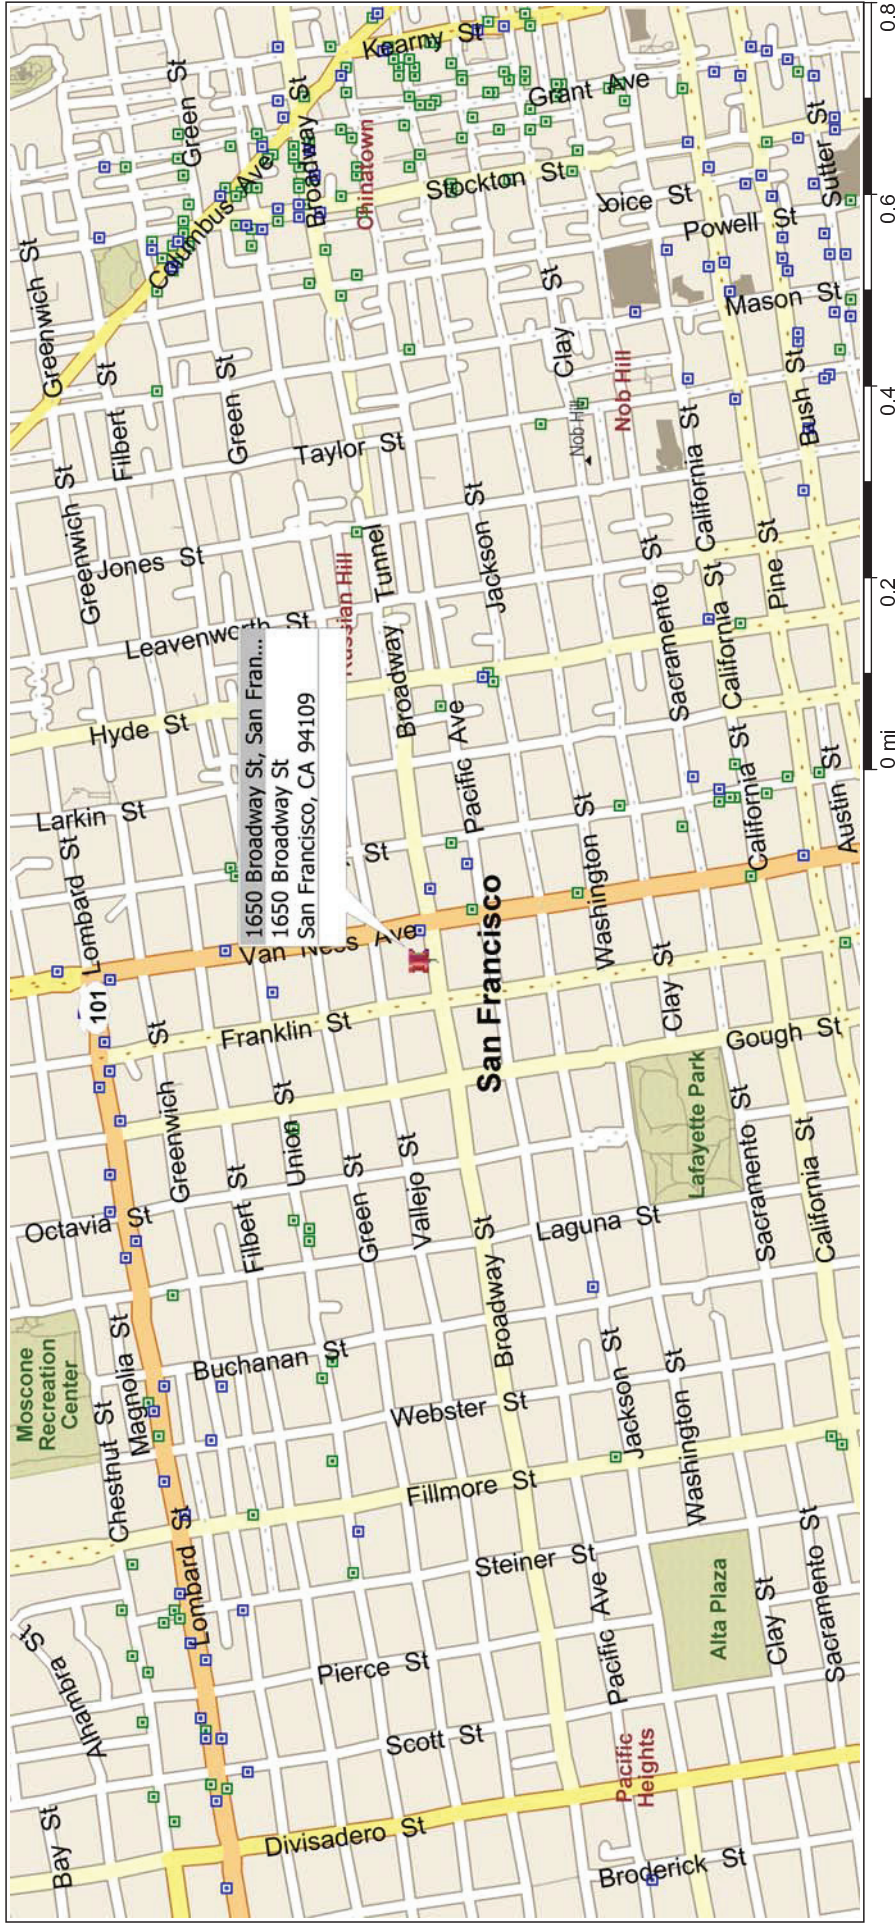

Russian Hill, San Francisco, California

696 - 1650 BROADWAY STREET - SAN FRANCISCO

TAKE THE BAY BRIDGE, EXIT AT FREMONT ST/FOLSOM ST, STAY ON THE LEFT AT RAMP TO MERGE ONTO
FREMONT ST, FREMONT ST BECOMES FRONT ST, TURN LEFT ONTO CALIFORNIA, TURN RIGHT ONTO LARKINS
ST, TURN LEFT ONTO BROADWAY ST, JOB SITE AT 1650 BROADWAY ST ON THE RIGHT.