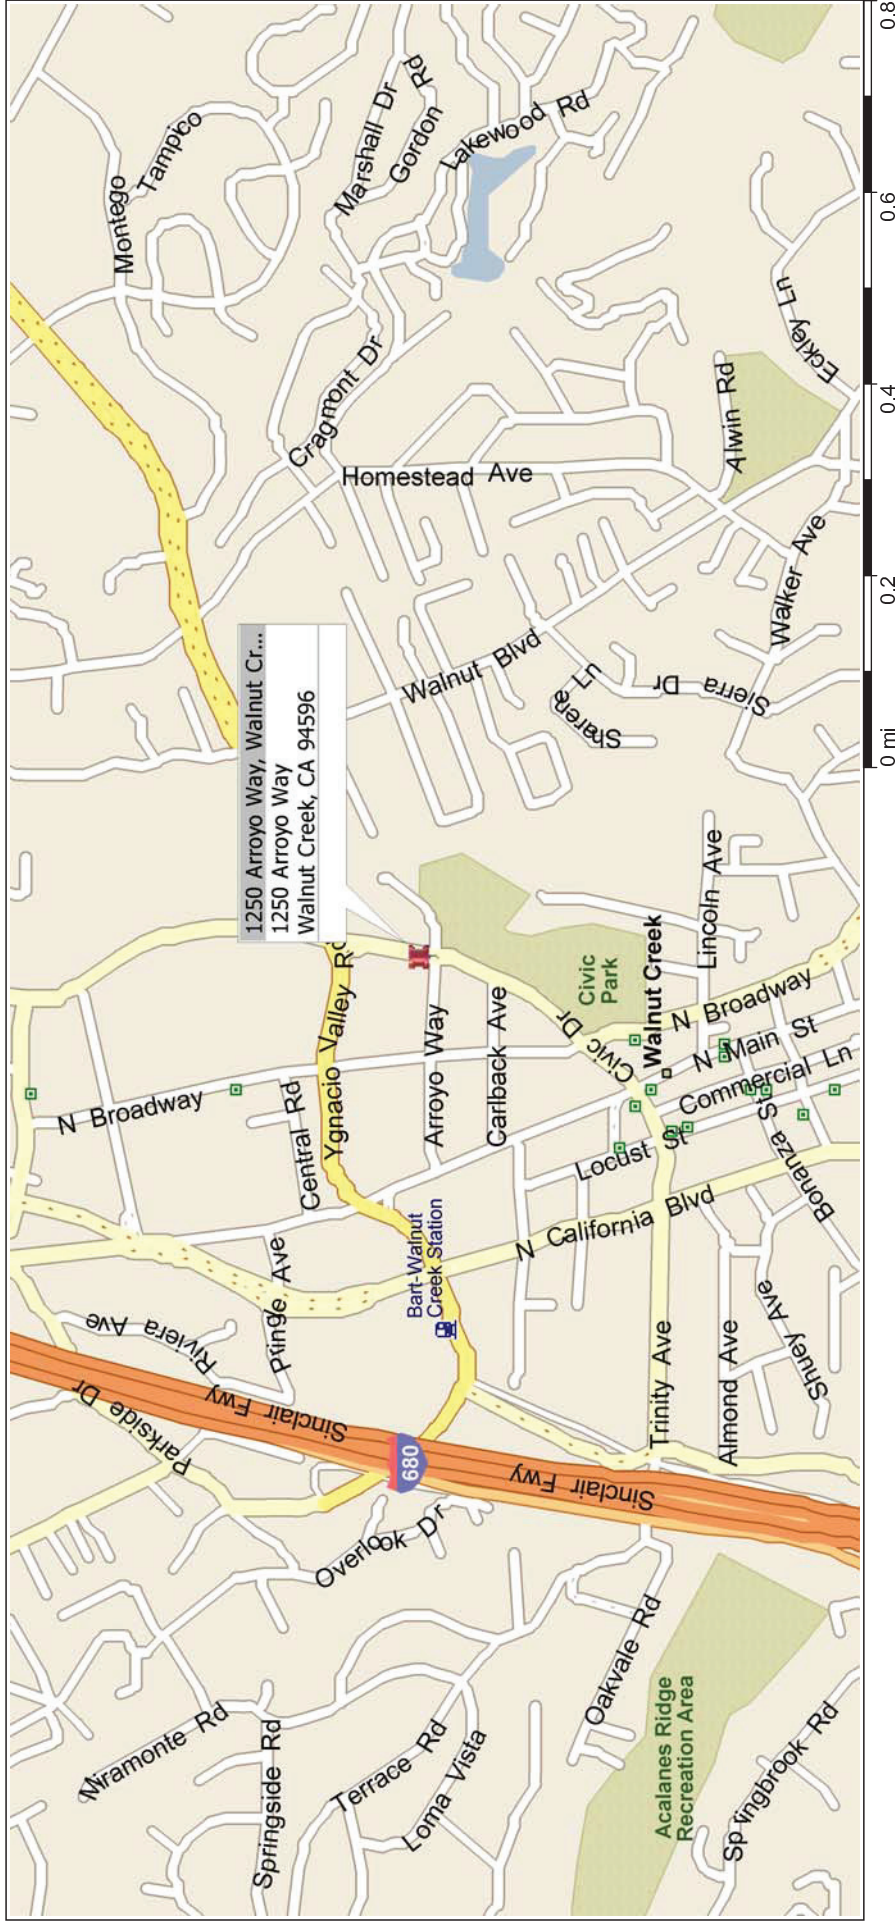

# Walnut Creek, California, United States

692 - THE ARROYO - WALNUT CREEK

680 SOUTH, EXIT N MAIN ST, TURN RIGHT ONTO N MAIN ST, TURN LEFT ONTO ARROYO WAY, JOB SITE AT 1250 ARROYO WAY.

680 NORTH, EXIT YGNACIO VALLEY RD, TURN RIGHT, TURN RIGHT ONTO CIVIC DR, TURN LEFT ONTO ARROYO WAY, JOB SITE AT 1250 ARROYO WAY.