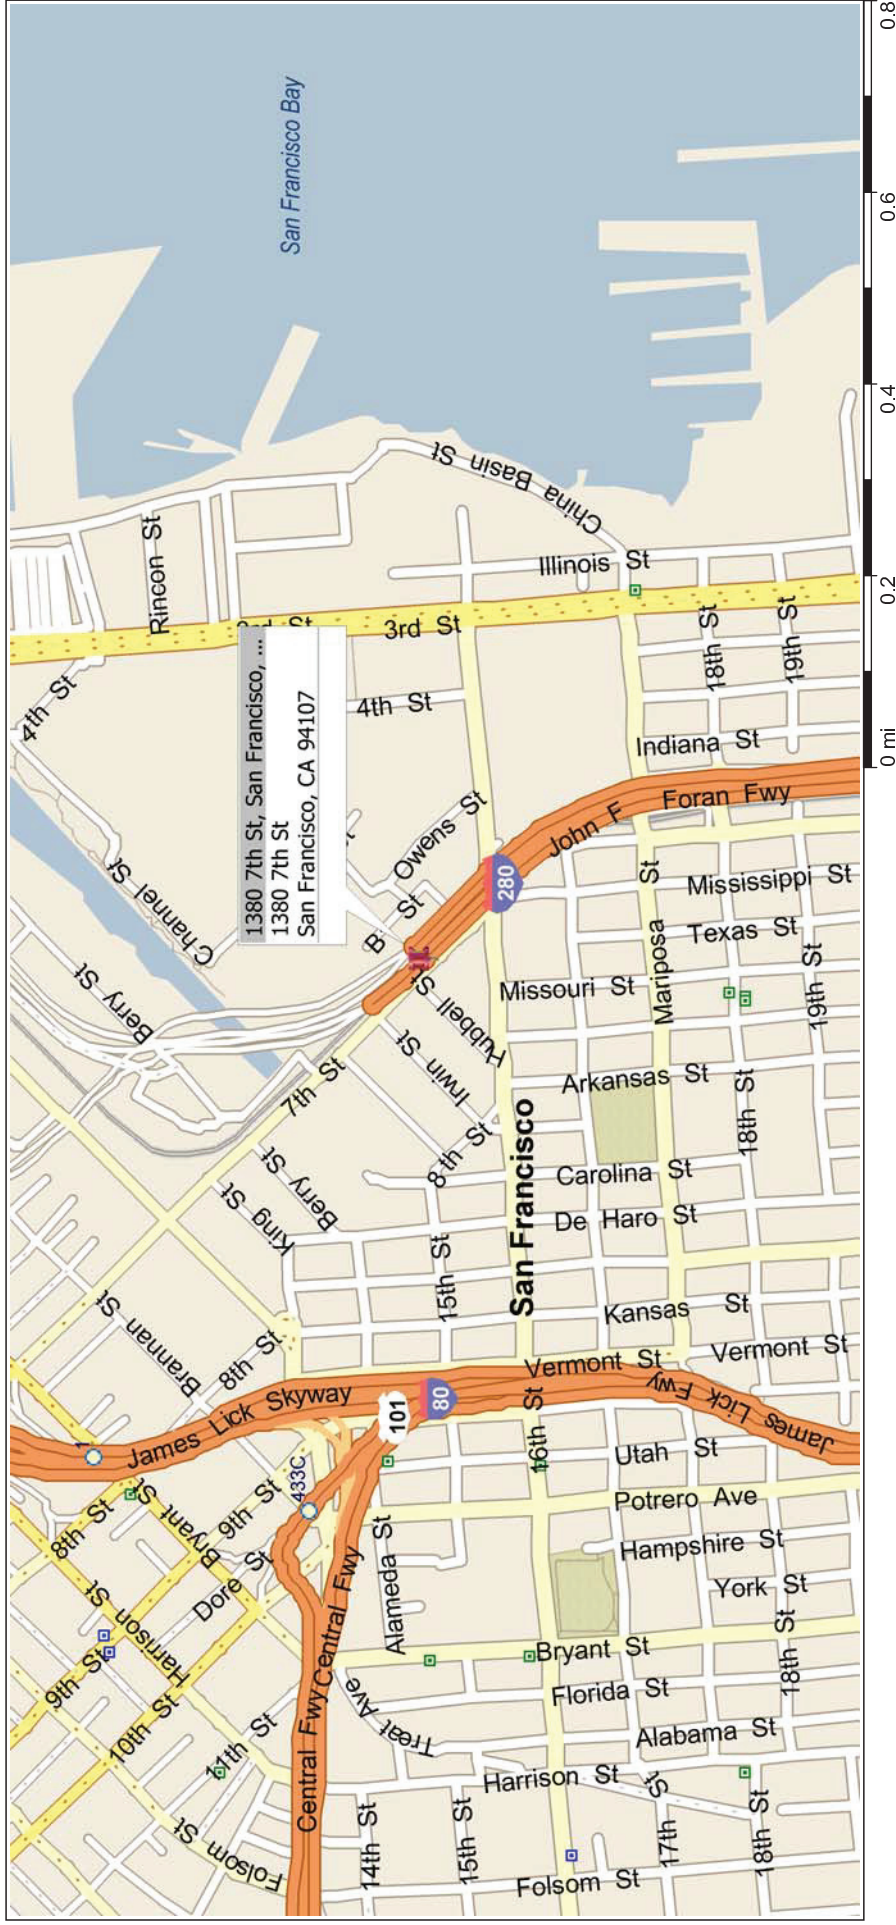

# San Francisco, California, United States

## 689 - EQUITY POTRERO - SAN FRANCISCO

TAKE THE BAY BRIDGE, EXIT AT 9th ST/CIVIC CENTER, KEEP LEFT AT THE RAMP TOWARDS 8th ST, TURN LEFT ONTO BRANNAN ST, TURN RIGHT ONTO 7th ST, JOB SITE AT 1380 7th ST ON THE RIGHT.