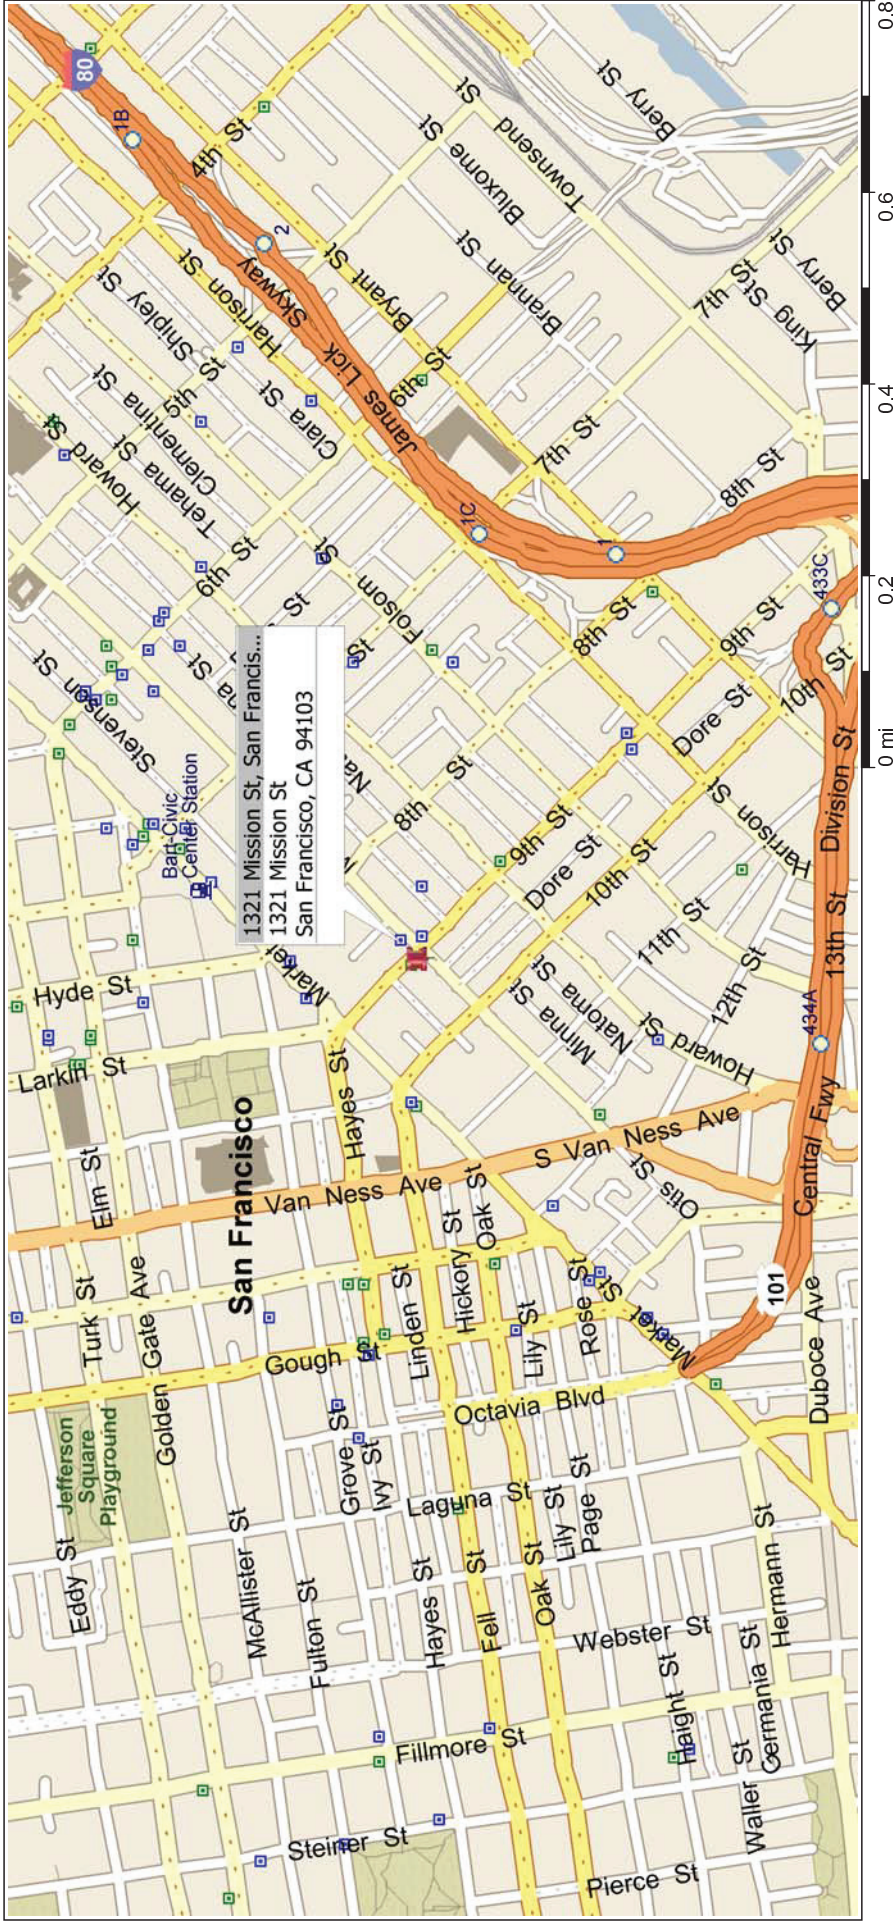

San Francisco, California, United States

688 - 1321 MISSION ST - SAN FRANCISCO

TAKE THE BAY BRIDGE, EXIT AT CIVIC CENTER/9TH ST, TURN RIGHT ONTO 9TH ST, TURN LEFT ONTO MISSION ST, JOB SITE AT 1321 MISSION ST ON THE LEFT.