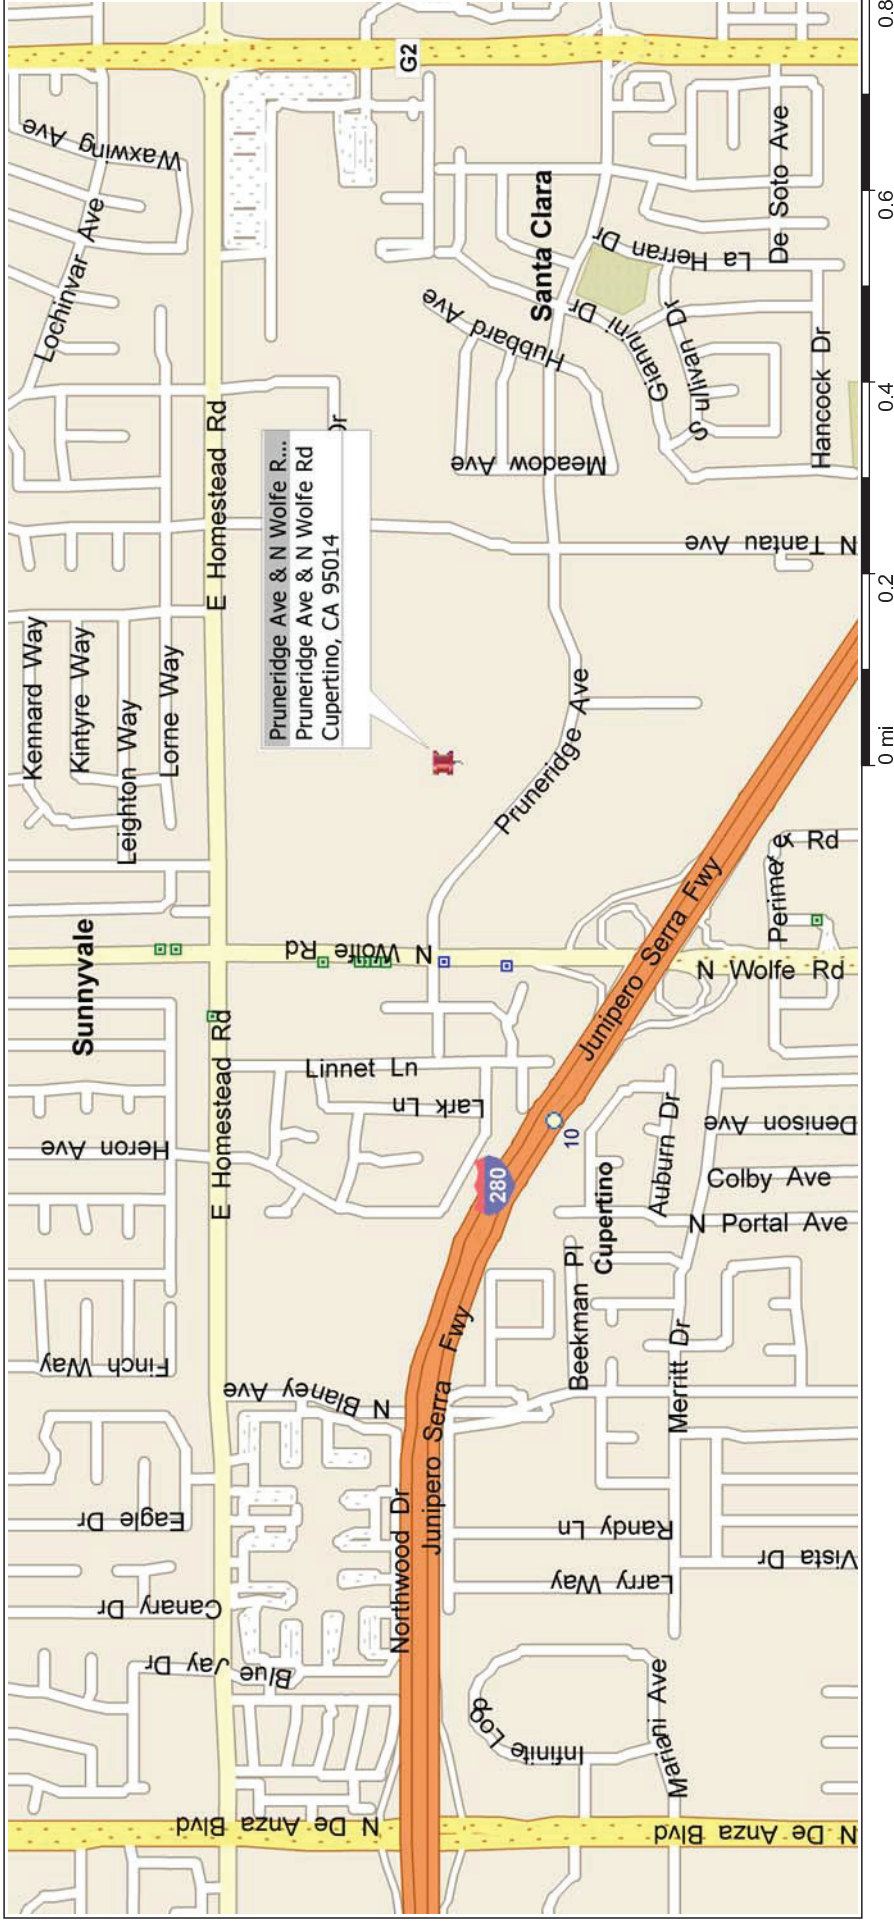

Sunnyvale, California, United States

685 - APPLE CAMPUS 2 BATCH PLANT - CUPERTINO

TAKE 680 OR 880 SOUTH TO 280 NORTH, EXIT WOLFE RD, STAY ON FAR RIGHT LANE, TURN RIGHT ONTO WOLFE RD, TURN RIGHT ONTO PRUNRIDGE AVE, TURN LEFT AT FIRST STOP LIGHT.