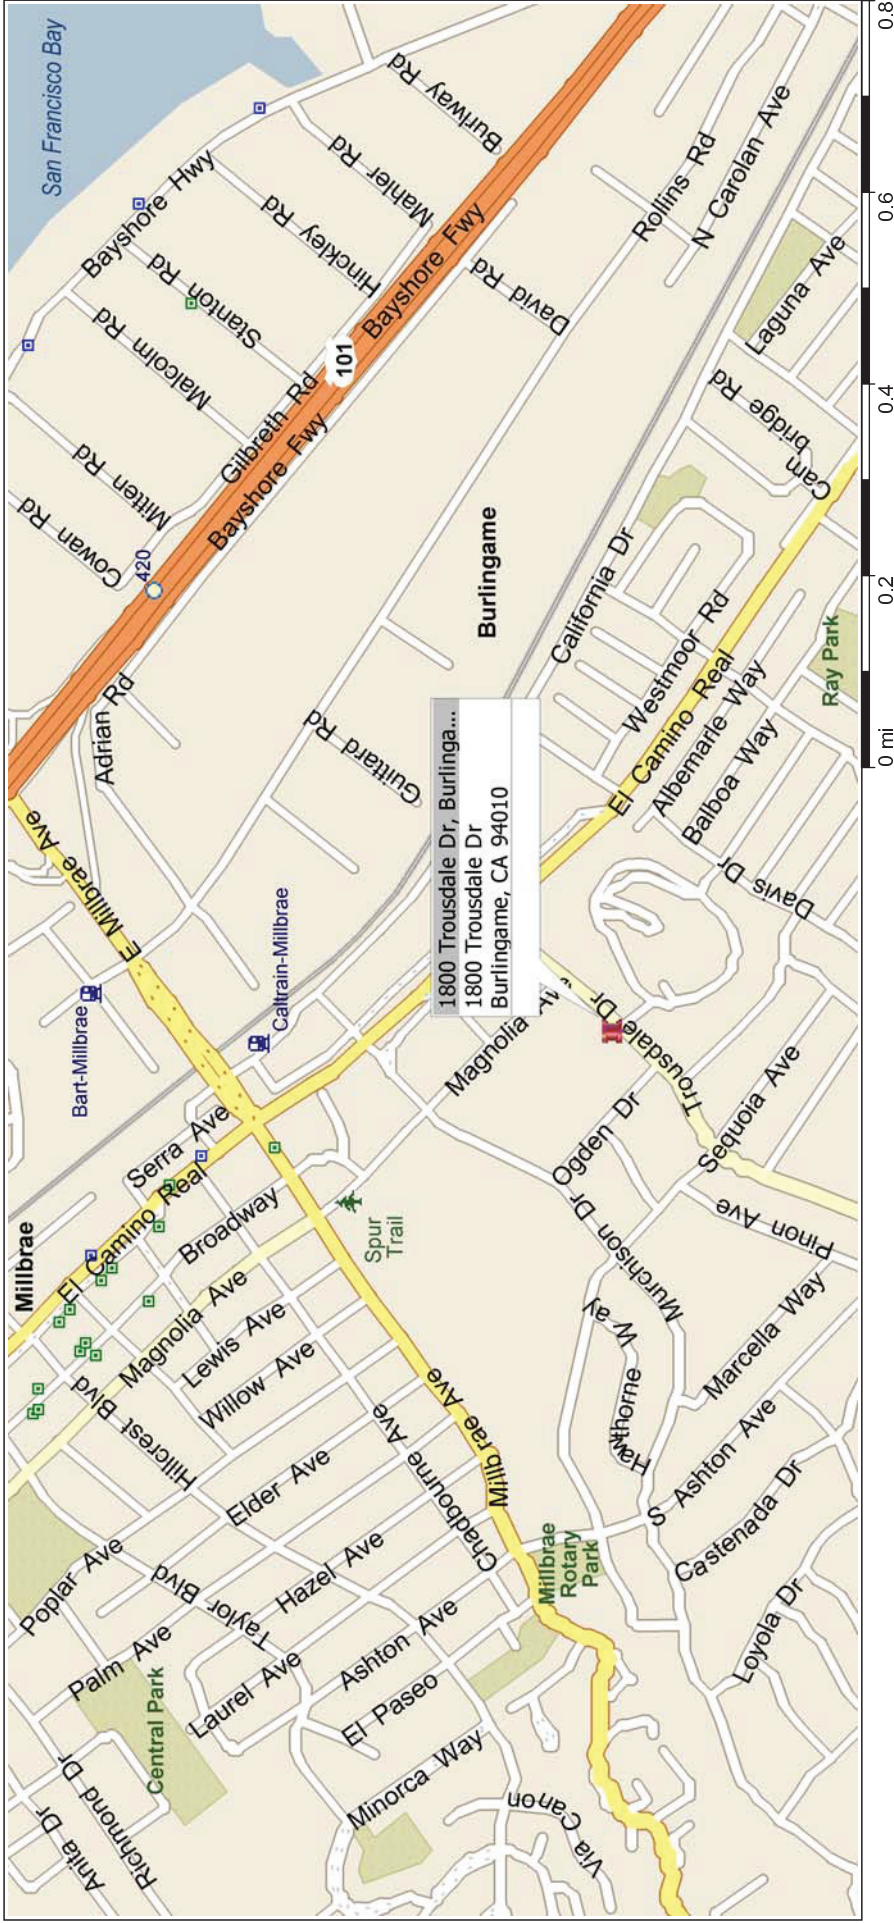

California, United States, North America

684 - 1800 TROUSDALE DRIVE - BURLINGAME

TAKE THE BAY BRIDGE TO 101 SOUTH, EXIT AT MILBRAE AVE, TURN RIGHT ONTO E MILBRAE AVE, TURN RIGHT ONTO TROUSDALE DR, TURN LEFT ONTO EL CAMINO REAL, TURN RIGHT ONTO TROUSDALE DR, JOB SITE AT 1800 TROUSDALE DR ON THE RIGHT.