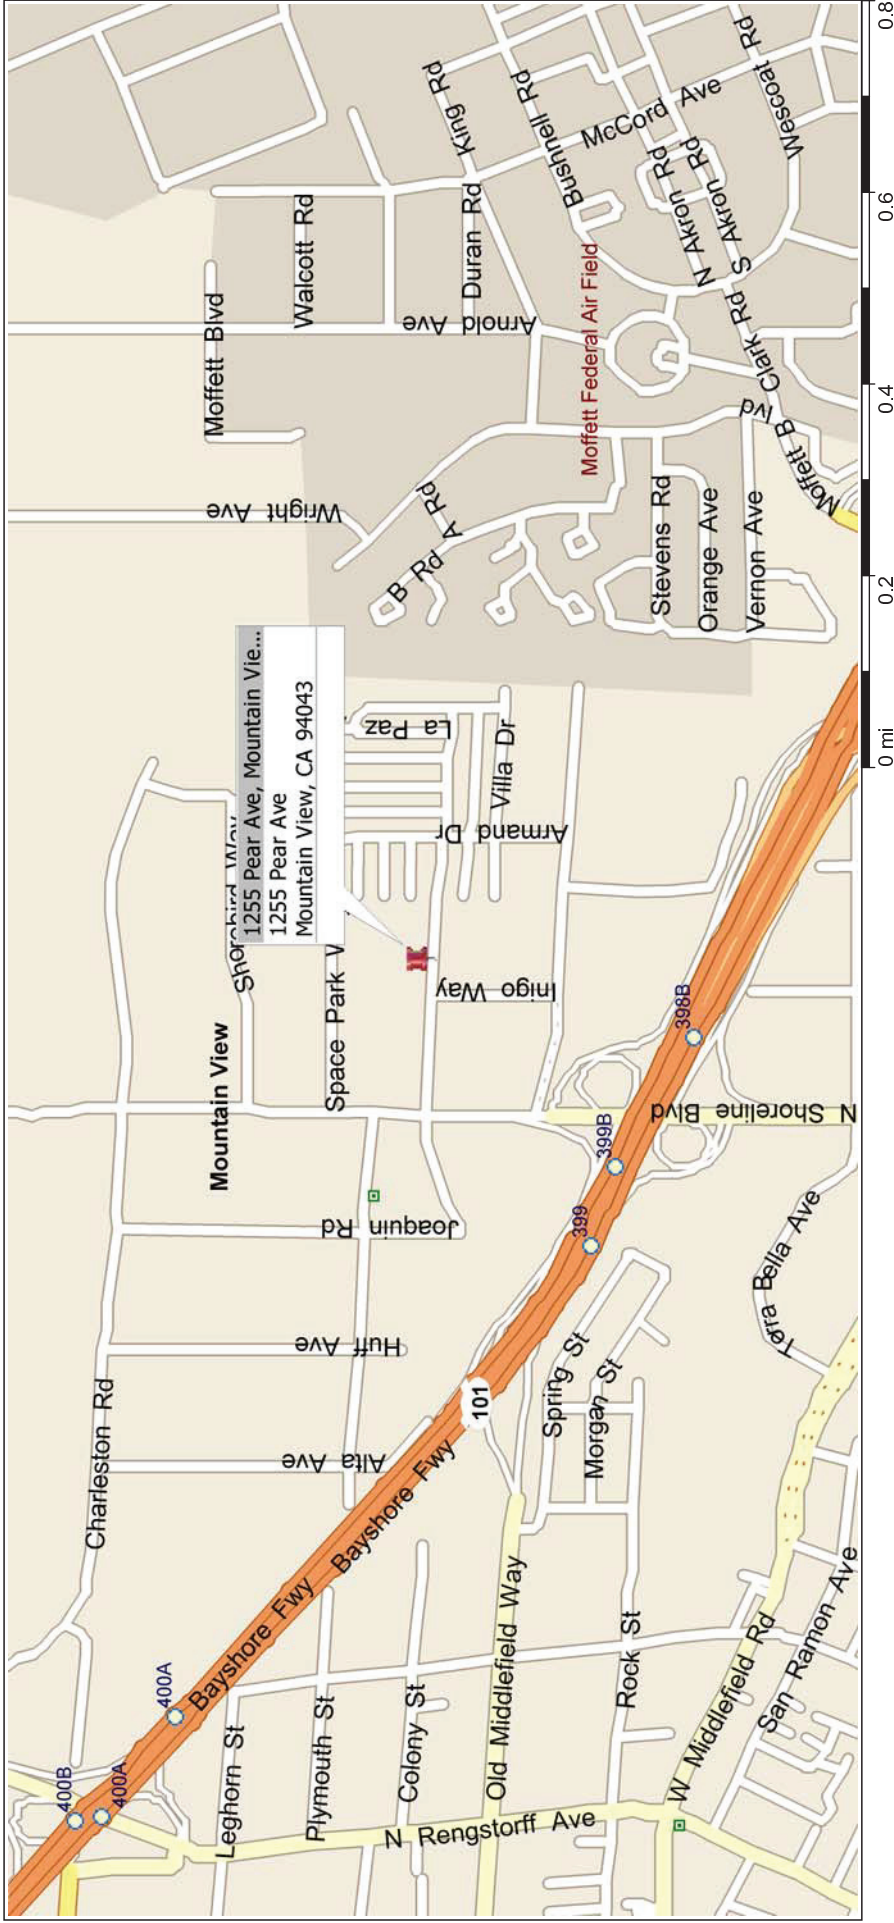

# Mountain View, California, United States

682 - 1255 PEAR AVENUE - MOUNTAIN VIEW

TAKE 880 SOUTH TO 237 WEST TO 101 NORTH, EXIT AT SHORELINE BLVD, TURN RIGHT ONTO N SHORELINE BLVD, TURN RIGHT ONTO PEAR AVE, JOB SITE AT 1255 PEAR AVE ON THE RIGHT.