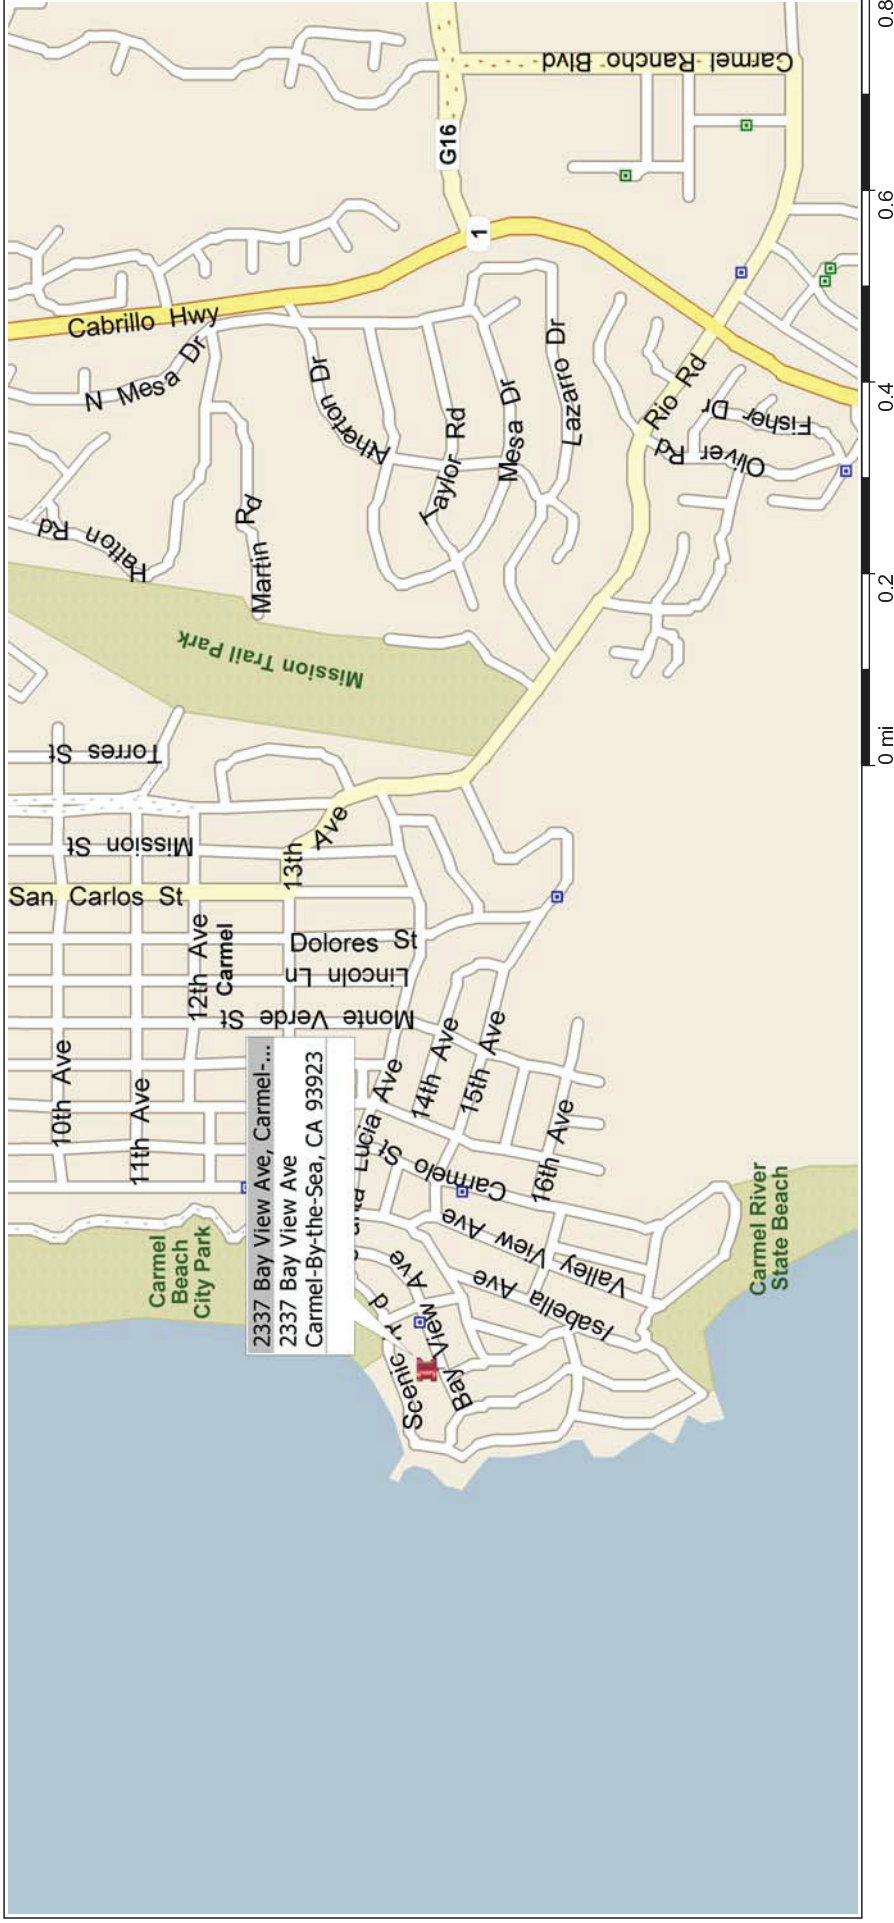

California, United States, North America

678 - 2337 BAY VIEW AVENUE - CARMEL

TAKE 680 SOUTH TO 101 SOUTH TO 156 WEST TO 1 SOUTH, TURN RIGHT ONTO OCEAN AVE, TURN LEFT ONTO SAN ANTONIO AVE, TURN RIGHT ONTO SANTA LUCIA AVE, TURN LEFT ONTO BAY VIEW AVE, JOB SITE AT 2337 BAY VIEW AVE.