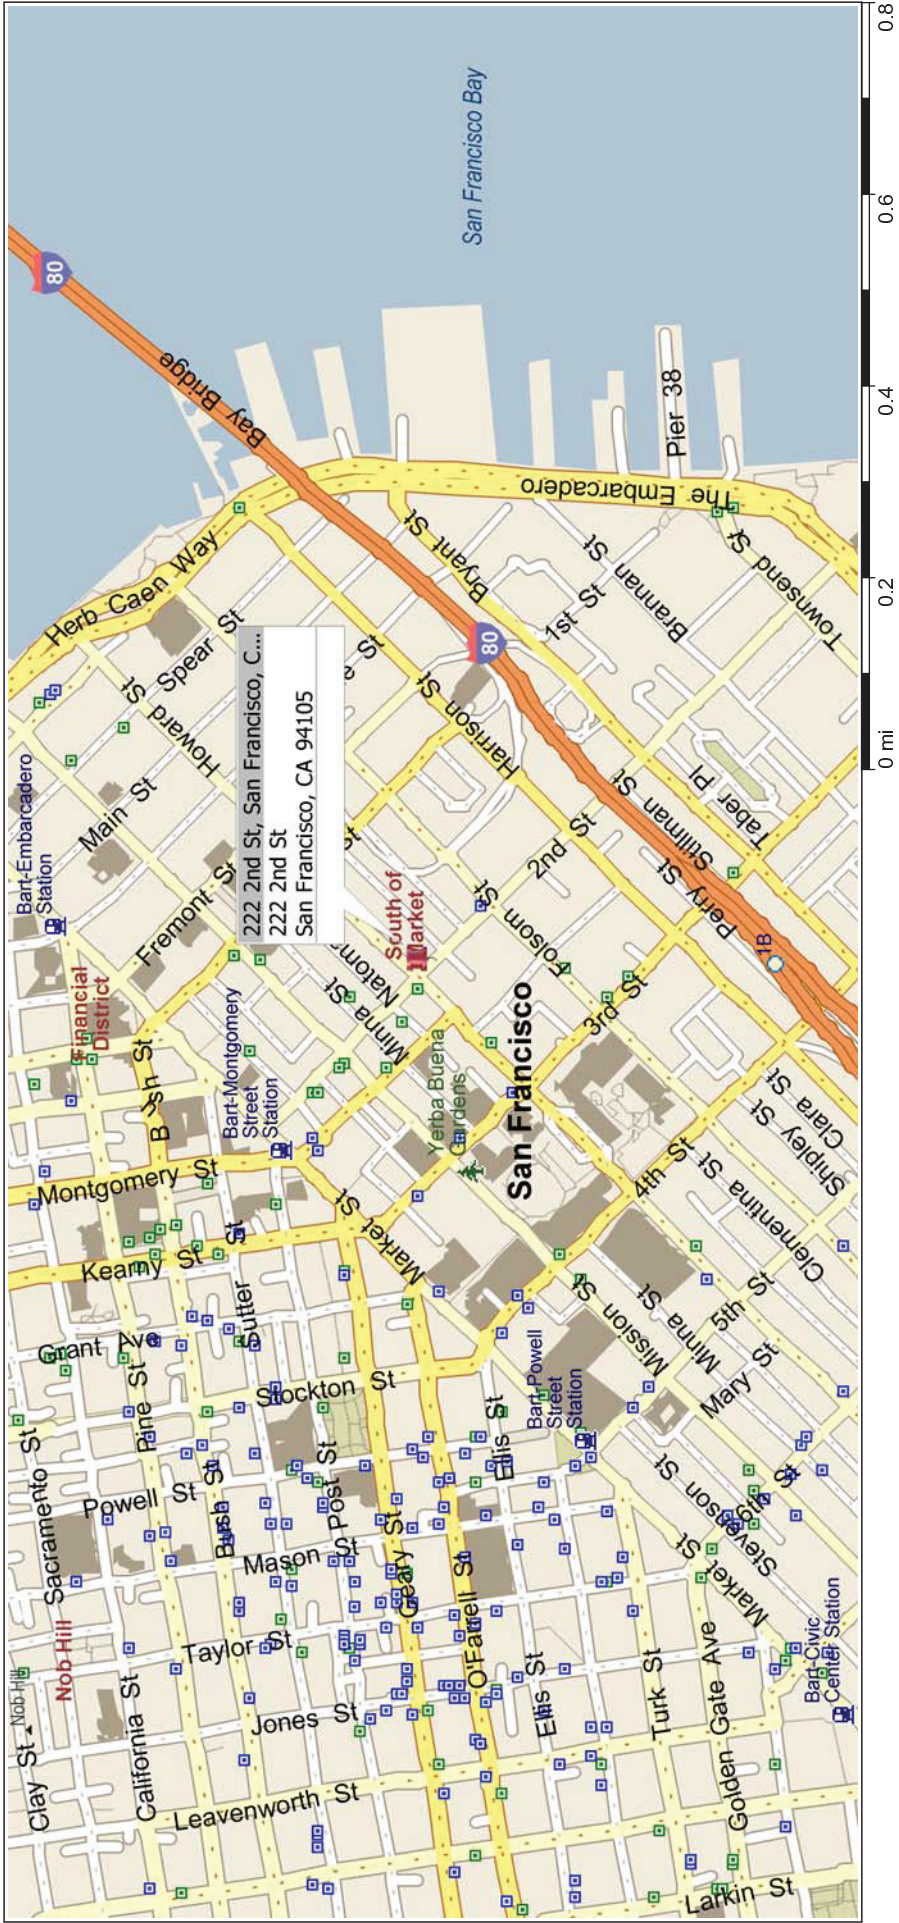

South of Market, San Francisco, California

674 - 222 2nd ST - SAN FRANCISCO

TAKE THE BAY BRIDGE, EXIT AT FREMONT ST/FOLSOM ST, KEEP LEFT TO TAKE THE FREMONT ST RAMP, TURN LEFT ONTO FREMONT ST, TURN LEFT ONTO HOWARD ST, TURN LEFT ONTO 2nd ST, JOB SITE AT 222 2nd ST.

Copyright © and (P) 1988-2009 Microsoft Corporation and/or its suppliers. All rights reserved. <http://www.microsoft.com/streets/>
Certain mapping and direction data © 2009 NAVTEQ. All rights reserved. The Data for areas of Canada includes information taken with permission from Canadian authorities, including: © Her Majesty the Queen in Right of Canada, © Queen's Printer for Ontario, NAVTEQ and NAVTEQ ON BOARD are trademarks of NAVTEQ. © 2009 Tele Atlas North America, Inc. All rights reserved. Tele Atlas and Tele Atlas North America are trademarks of Tele Atlas, Inc. © 2009 by Applied Geographic Systems. All rights reserved.