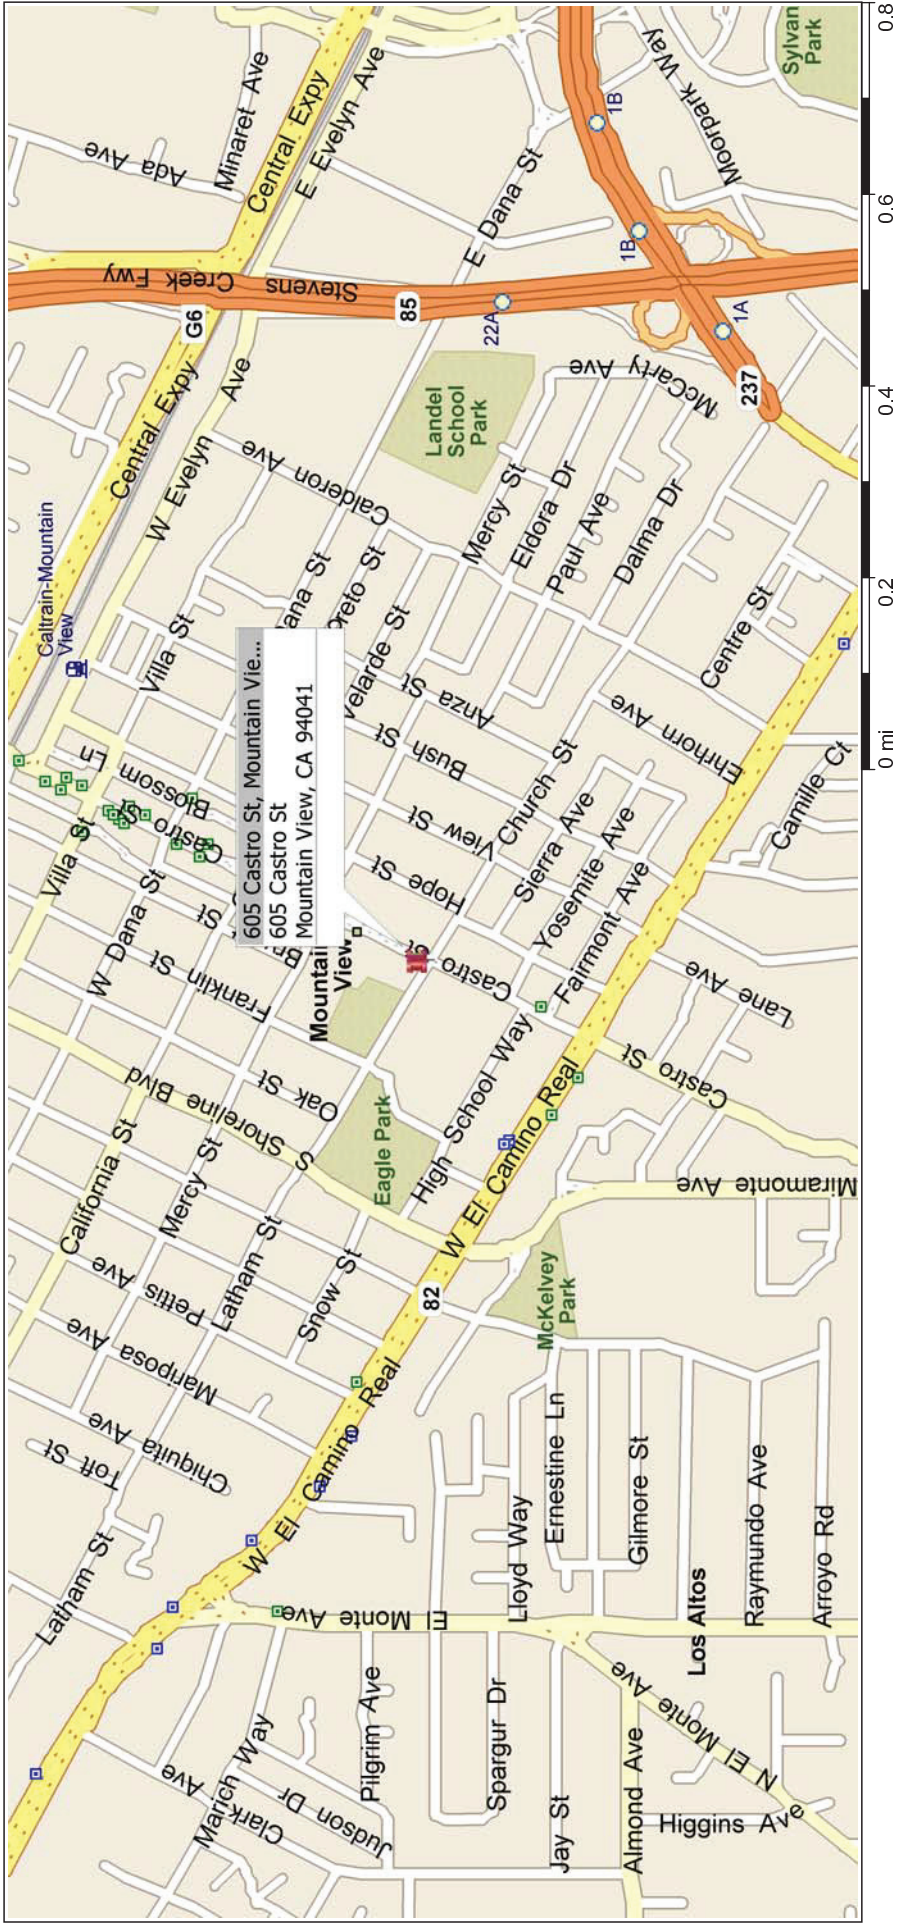

Mountain View, California, United States

673 - MPM CASTRO STATION - MOUNTAIN VIEW

TAKE 680 SOUTH TO 880 SOUTH TO 237 WEST, TURN RIGHT ONTO W EL CAMINO REAL/CA 82, TURN RIGHT ONTO CASTRO ST, JOB SITE AT 605 CASTRO ST.

Copyright © and (P) 1988-2009 Microsoft Corporation and/or its suppliers. All rights reserved. <http://www.microsoft.com/streets/>
Certain mapping and direction data © 2009 NAVTEQ. All rights reserved. The Data for areas of Canada includes information taken with permission from Canadian authorities, including: © Her Majesty the Queen in Right of Canada, © Queen's Printer for Ontario, NAVTEQ and NAVTEQ ON BOARD are trademarks of NAVTEQ. © 2009 Tele Atlas North America, Inc. All rights reserved. Tele Atlas and Tele Atlas North America are trademarks of Tele Atlas, Inc. © 2009 by Applied Geographic Systems. All rights reserved.