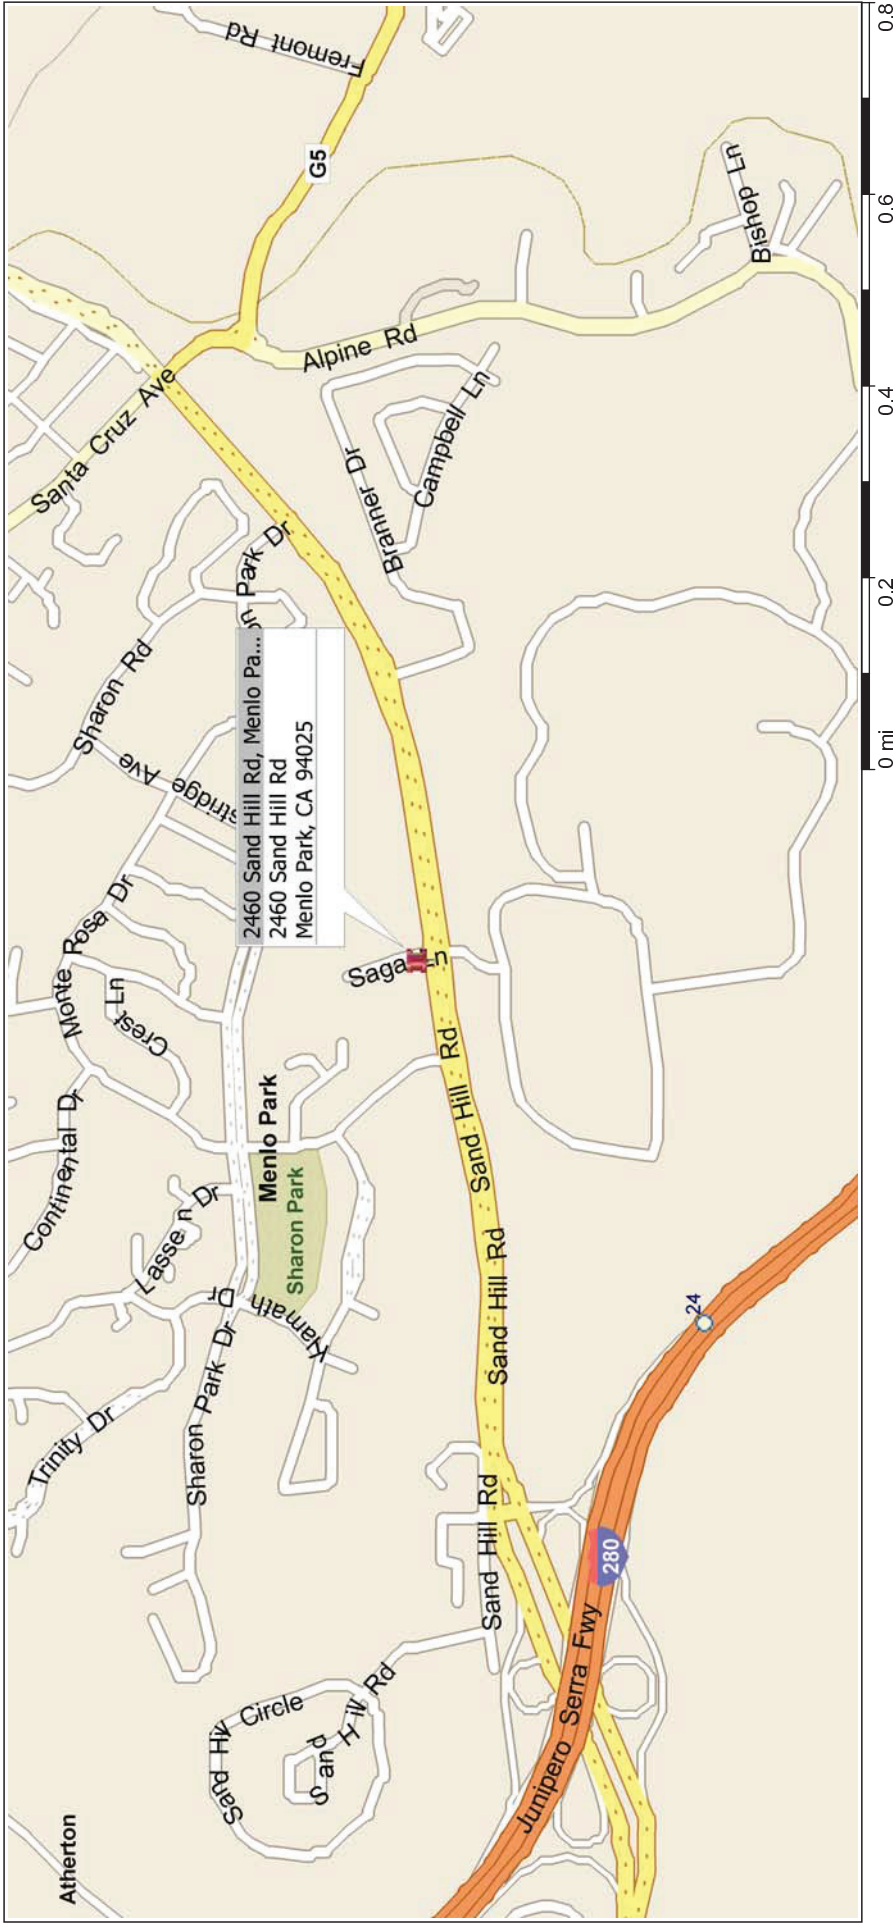

Menlo Park, California, United States

672 - 2460 SAND HILL RD - MENLO PARK

TAKE THE SAN MATEO BRIDGE/92 WEST TO 280 SOUTH, EXIT SAND HILL RD, MERGE ONTO SAND HILL RD VIA RAMP ON THE LEFT, MAKE A U-TURN AT SAGA LN ONTO SAND HILL RD. JOB SITE AT 2460 SAND HILL RD ON THE RIGHT.