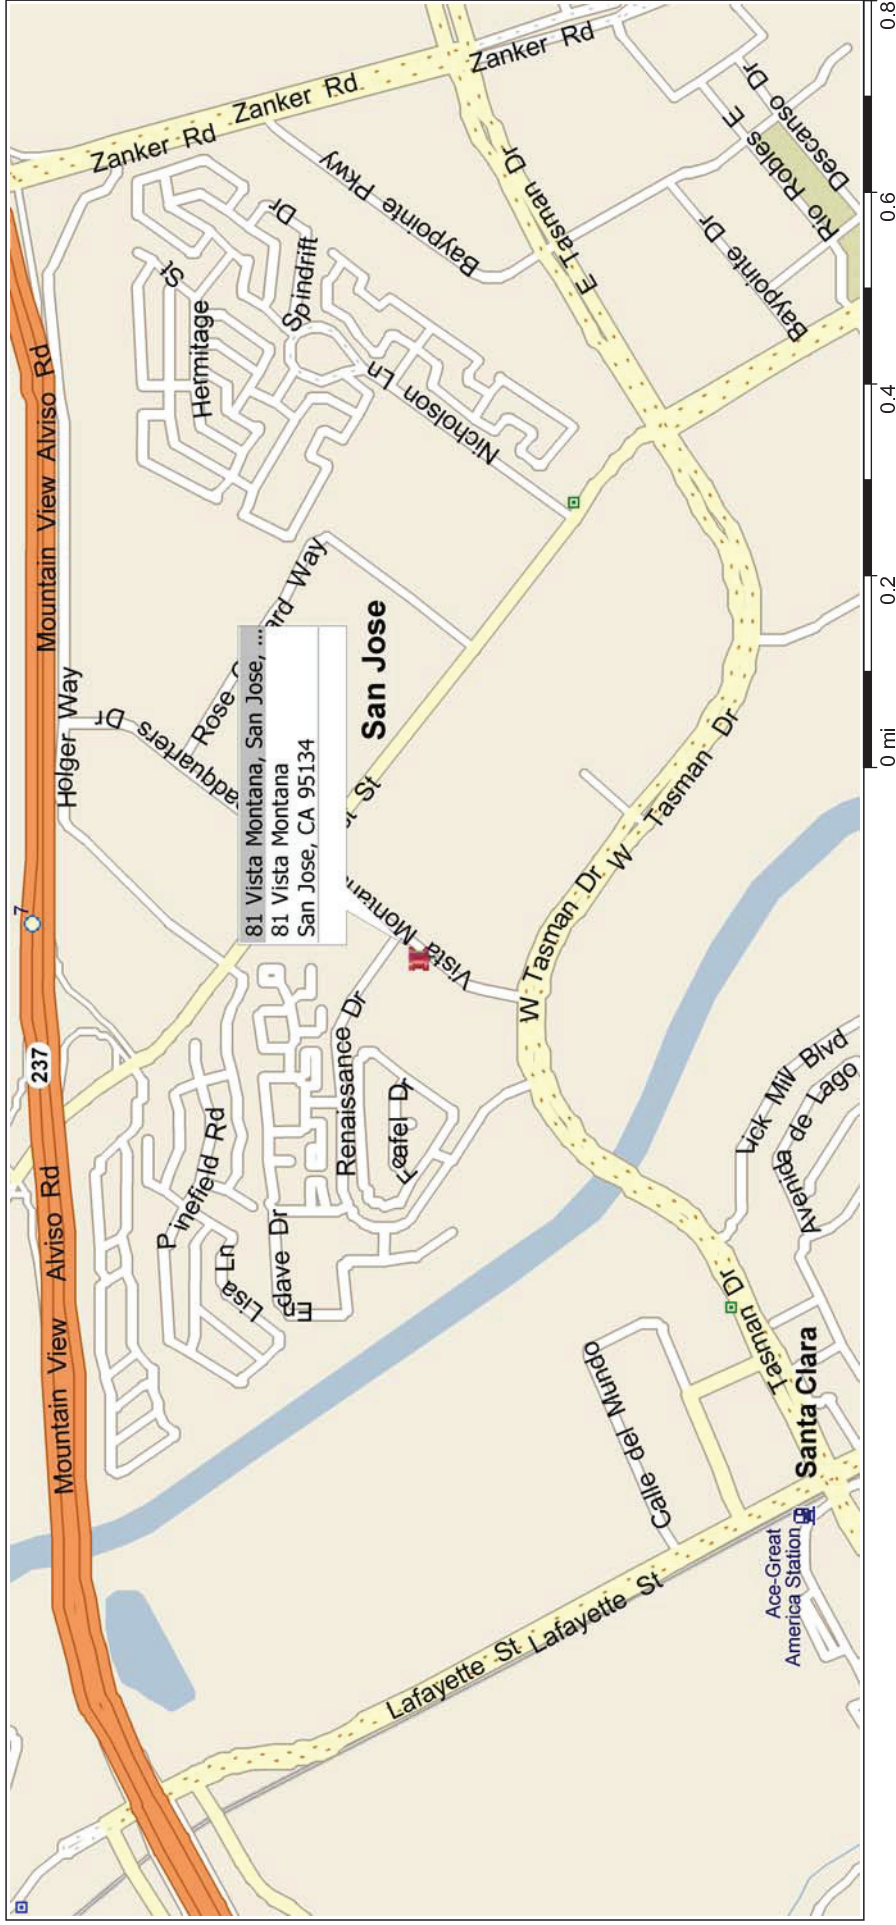

California, United States, North America

668 - TASMAN APARTMENTS - SAN JOSE

TAKE 880 SOUTH TO 237 WEST, EXIT AT N 1st ST, TURN LEFT, TURN RIGHT ONTO VISTA MONTANA, JOB SITE AT 81 VISTA MONTANA.