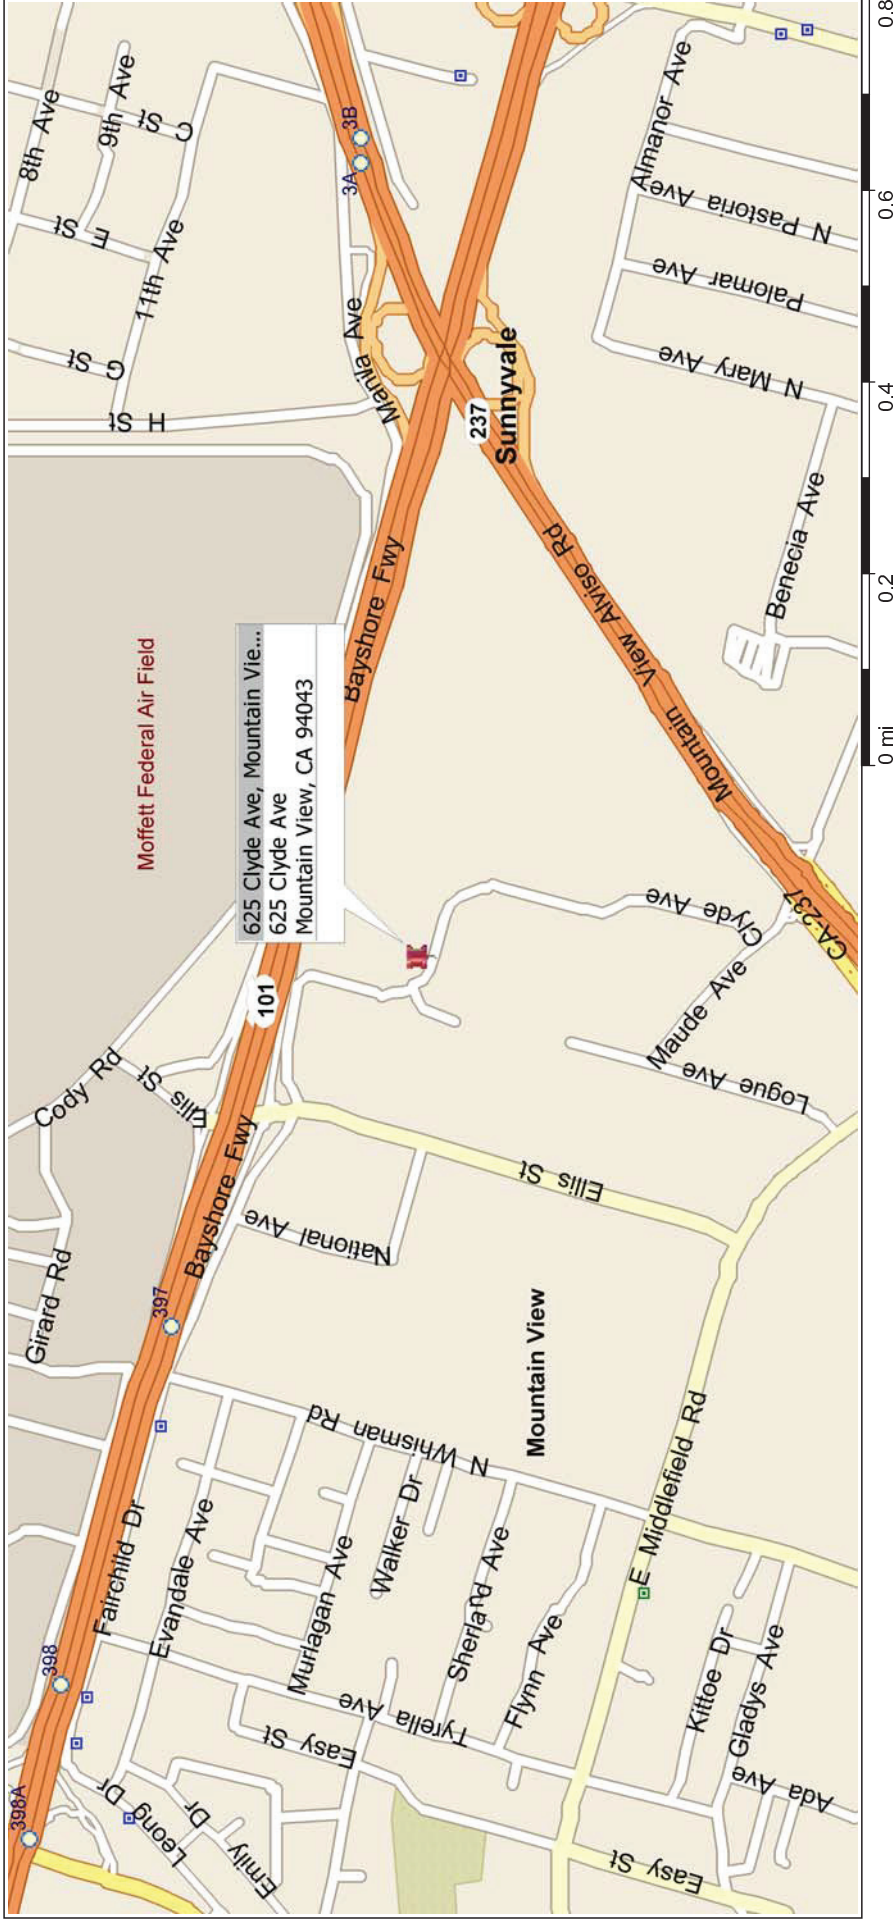

California, United States, North America

665 - SAMSUNG RESEARCH CENTER - MOUNTAIN VIEW

TAKE 880 SOUTH TO 237 WEST, EXIT AT MAUDE AVE, TURN RIGHT, TURN RIGHT ONTO CLYDE AVE, JOB SITE AT 625-685 CLYDE AVE.