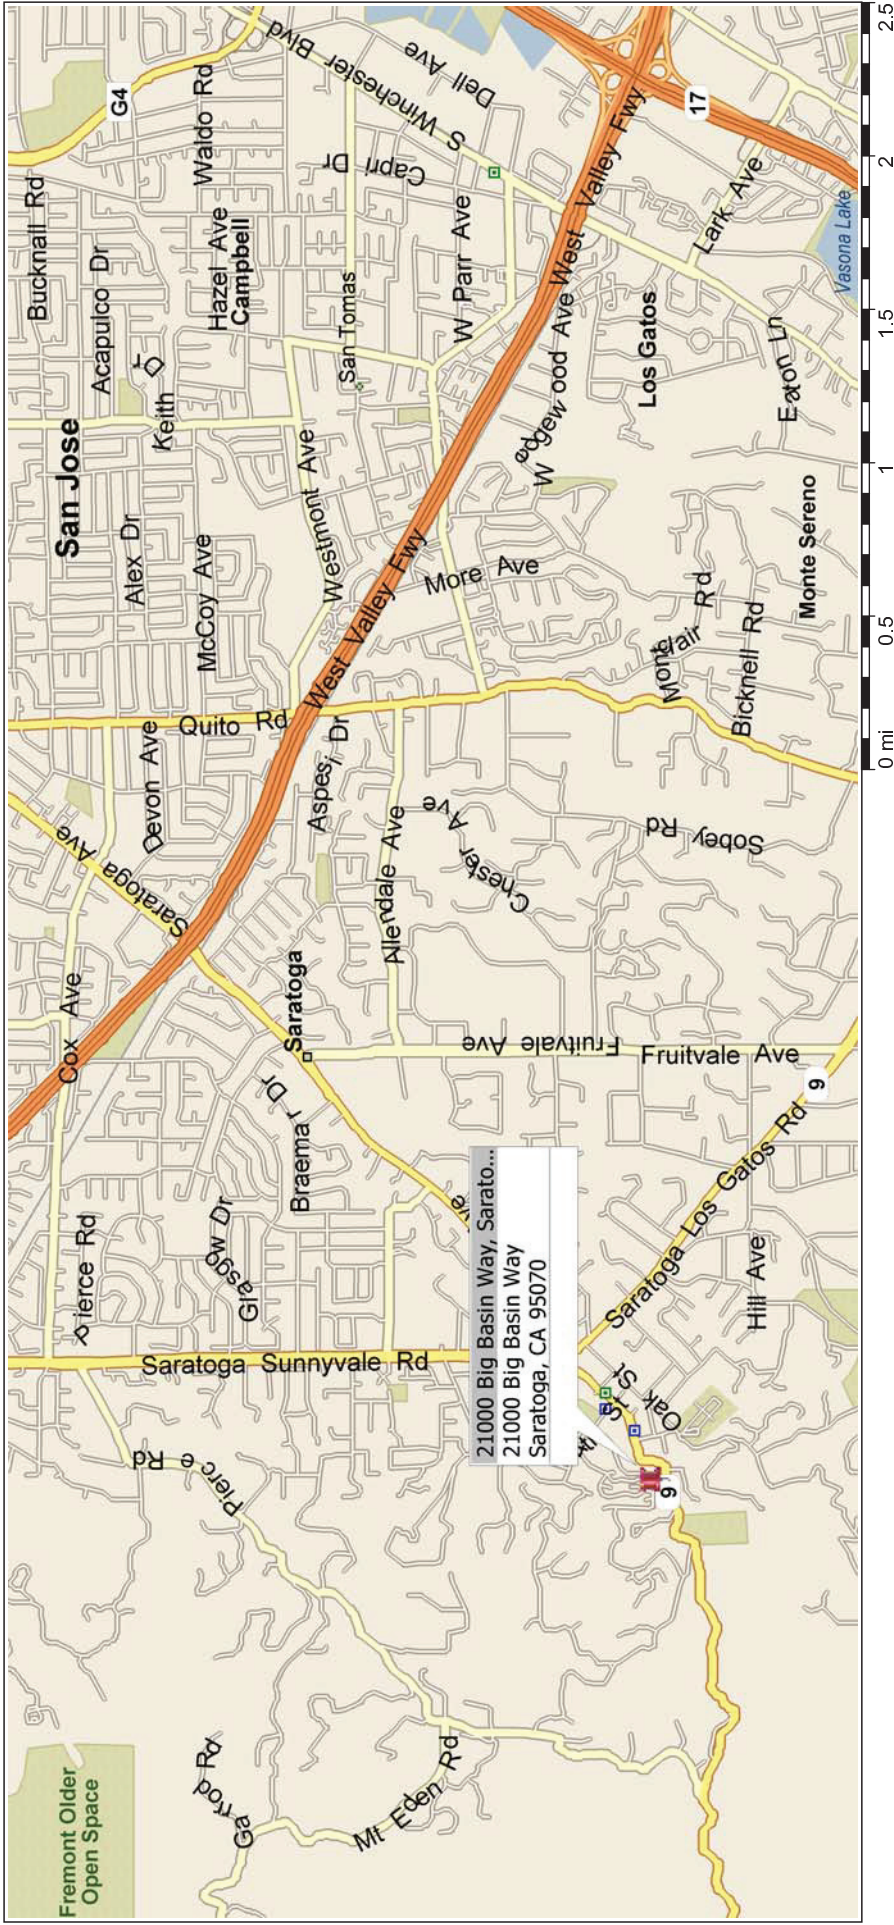

California, United States, North America

664 HAKONE GARDENS - SARATOGA

TAKE 880 SOUTH TO 17 SOUTH TO 85 NORTH, EXIT AT SARATOGA AVE, TURN LEFT ONTO SARATOGA AVE, SARATOGA AVE BECOMES BIG BASIN WAY, JOB SITE AT 21000 BIG BASIN WAY ON THE LEFT.

Copyright © and (P) 1988–2009 Microsoft Corporation and/or its suppliers. All rights reserved. <http://www.microsoft.com/streets/>
Certain mapping and direction data © 2009 NAVTEQ. All rights reserved. The Data for areas of Canada includes information taken with permission from Canadian authorities, including: © Her Majesty the Queen in Right of Canada, © Queen's Printer for Ontario. NAVTEQ and NAVTEQ ON BOARD are trademarks of NAVTEQ. © 2009 Tele Atlas North America, Inc. All rights reserved. Tele Atlas and Tele Atlas North America are trademarks of Tele Atlas, Inc. © 2009 by Applied Geographic Systems. All rights reserved.